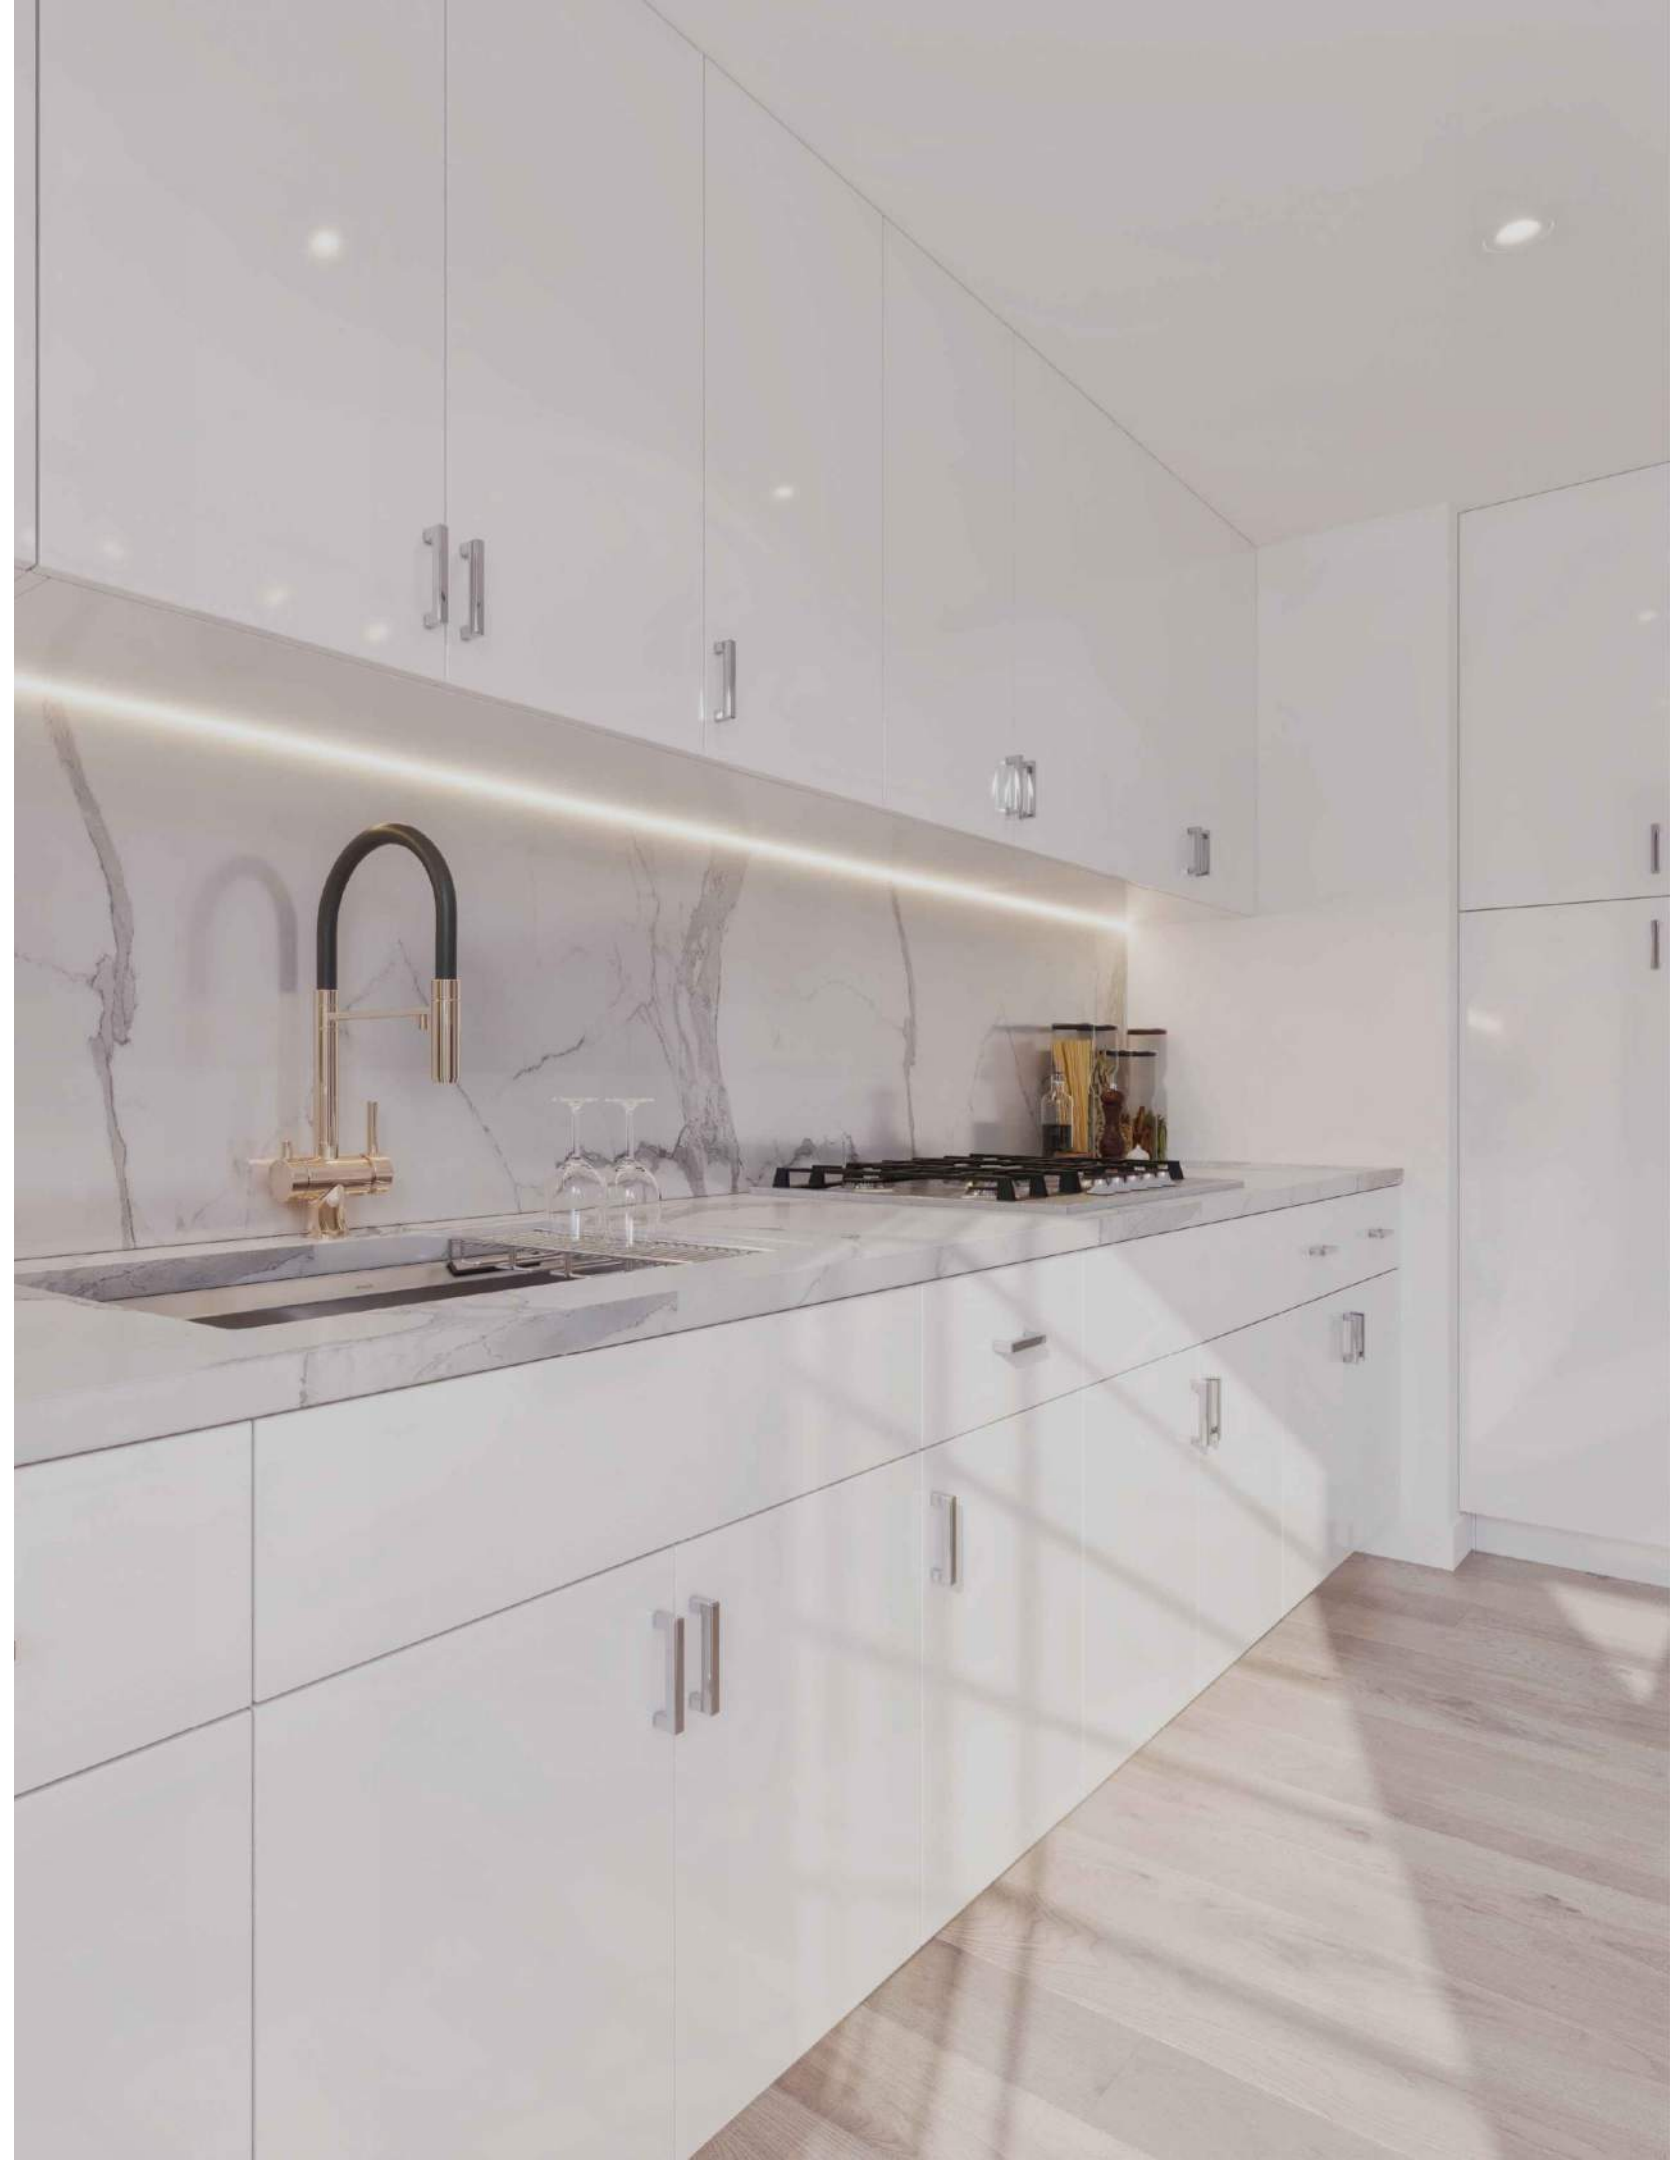

HW
PET FRAMELESS
HIGH GLOSS WHITE