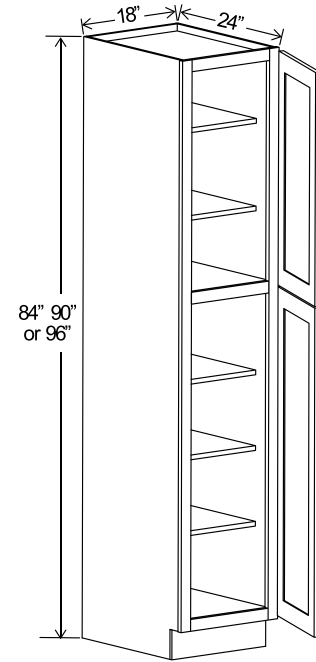

Utility Pantry

Item Code		W	H	D
U188424	Cabinet	18	84	24
	Top Door	17 1/2	29	3/4
	Bottom Door	17 1/2	49 1/4	3/4
U189024	Cabinet	18	90	24
	Top Door	17 1/2	35	3/4
	Bottom Door	17 1/2	49 1/4	3/4
U189624	Cabinet	18	96	24
	Top Door	17 1/2	41	3/4
	Bottom Door	17 1/2	49 1/4	3/4

Two adjustable top shelves
Three bottom shelves
Note: Roll out shelf kits available

18"H

24"W

Utility Pantry

Item Code		W	H	D
U248424	Cabinet	24	84	24
	Top Door	11 3/4	29	3/4
	Bottom Door	11 3/4	49 1/4	3/4
U249024	Cabinet	24	90	24
	Top Door	11 3/4	35	3/4
	Bottom Door	11 3/4	49 1/4	3/4
U249624	Cabinet	24	96	24
	Top Door	11 3/4	41	3/4
	Bottom Door	11 3/4	49 1/4	3/4