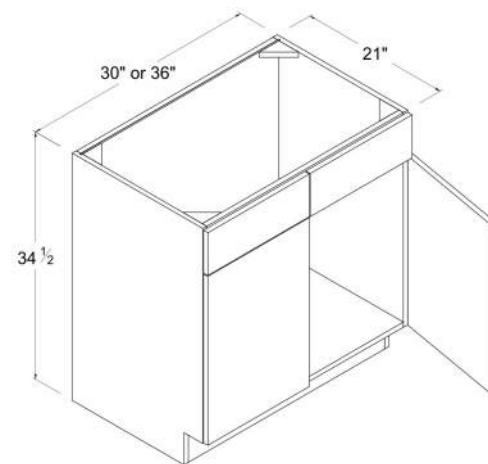

Vanity Sink Base

Item Code		W	H	D
VS30	Cabinet	30	34 1/2	21
	Door	14 7/8	23 9/16	3/4
	Drawer	14 7/8	6	3/4
VS36	Cabinet	36	34 1/2	21
	Door	17 7/8	23 9/16	3/4
	Drawer	17 7/8	6	3/4