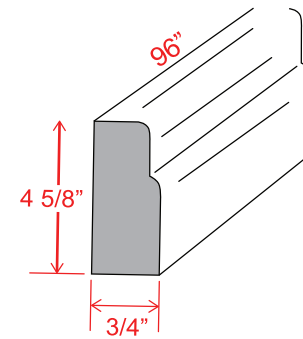

Furniture Base Moulding

Item Code	L
FBM	96