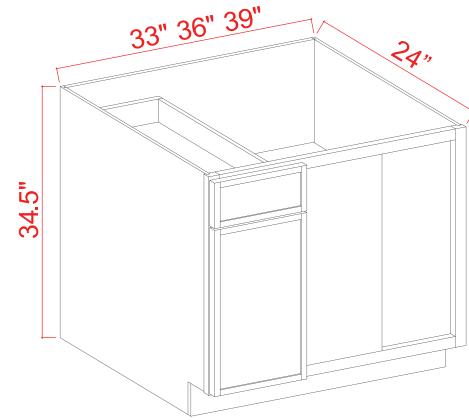

Blind Corner Base Cabinet

Item Code		W	H	D
BBC36*	Cabinet	33	34 1/2	24
	Door	10	22 1/2	3/4
	Drawer	10	6 1/4	3/4
*Install range 37" min., 40" max; Specify Left-hinge or Right-hinge assembly				
BBC39*	Cabinet	36	34 1/2	3/4
	Door	12 3/4	22 1/2	3/4
	Drawer	12 3/4	6 1/4	24
*Install range 40" min., 43" max; Specify Left-hinge or Right-hinge assembly				
BBC42*	BCabinet	39	34 1/2	3/4
	Door	15 3/4	22 1/2	24
	Drawer	15 3/4	6 1/4	3/4
*Install range 43" min., 46" max; Specify Left-hinge or Right-hinge assembly