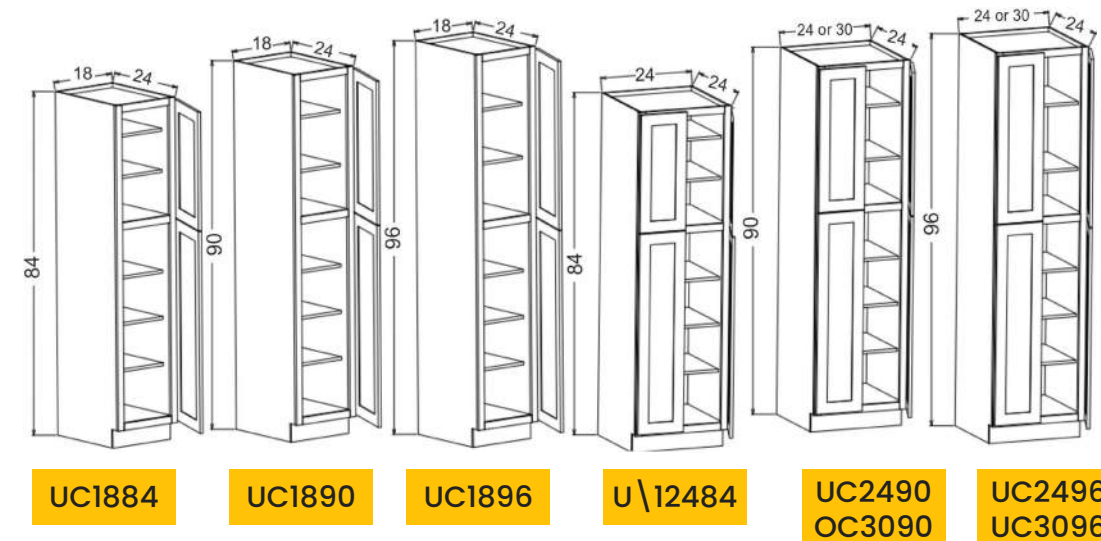

Pantry Cabinets

Utility Cabinets

Item	Description	Width	Height	Depth	Qty.	
UC1884	Utility 18x84x24	Cabinet Dimension	18"	84"	24"	1
		Top Door Dimension	17 1/2"	29"	3/4"	1
		Bottom Door Dimension	17 1/2"	49 1/4"	3/4"	1
UCJ890	Utility 18x90x24	Cabinet Dimension	18"	90"	24"	1
		Top Door Dimension	17 1/2"	35"	3/4"	1
		Bottom Door Dimension	17 1/2"	49 1/4"	3/4"	1
UCJ896	Utility 18x96x24	Cabinet Dimension	18"	96"	24"	1
		Top Door Dimension	17 1/2"	41"	3/4"	1
		Bottom Door Dimension	17 1/2"	49 1/4"	3/4"	1
U\12484	Utility 24x84x24 (butt doors)	Cabinet Dimension	24"	84"	24"	1
		Top Door Dimension	11 3/4"	29"	3/4"	2
		Bottom Door Dimension	11 3/4"	49 1/4"	3/4"	2
tx::2490	Utility 24x90x24 (butt doors)	Cabinet Dimension	24"	90"	24"	1
		Top Door Dimension	11 3/4"	35"	3/4"	2
		Bottom Door Dimension	11 3/4"	49 1/4"	3/4"	2
U:::2496	Utility 24x96x24 (butt doors)	Cabinet Dimension	24"	96"	24"	1
		Top Door Dimension	11 3/4"	41"	3/4"	2
		Bottom Door Dimension	11 3/4"	49 1/4"	3/4"	2
UC3090	Utility 30x90x24 (butt doors)	Cabinet Dimension	30"	90"	24"	1
UO096	Utility 30x96x24 (butt doors)	Cabinet Dimension	30"	96"	24"	1