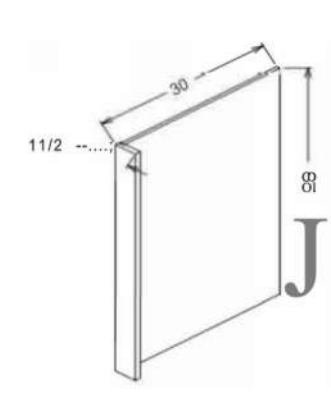

REPV3096

*Asterisk indicates not available in all cabinet lines