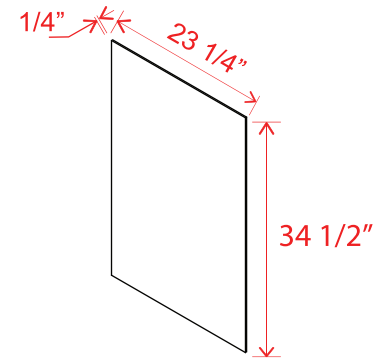

Tall Skin Veneer Panel

Item Code	L
USV2496	96

Note: Edges are not finished

Base Skin Veneer Panel

Item Code	L
BSV	34 1/2

Note: Edges are not finished

Wall Skin Panel

Item Code	L
WSV42	42