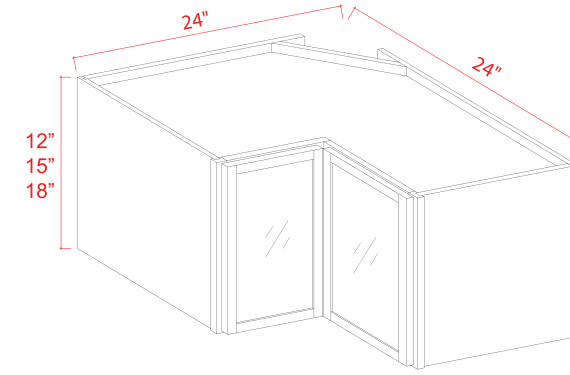

Easy Reach Wall Glass Door Cabinet

Item Code		W	H	D
WER2412GD	Cabinet	24	12	12
	Door	10 3/4	11 3/4	3/4
WER2415GD	Cabinet	24	15	12
	Door	10 3/4	14 3/4	3/4
WER2418GD	Cabinet	24	18	12
	Door	10 3/4	17 3/4	3/4

Clear glass included
Color matched interior
No Shelf

Wall Diagonal Glass Door Corner Cabinet

Item Code		W	H	D
DCW2412GD	Cabinet	24	12	12
	Door	15 1/4	11 3/4	3/4
DCW2415GD	Cabinet	24	15	12
	Door	15 1/4	14 3/4	3/4
DCW2418GD	Cabinet	24	18	12
	Door	15 1/4	17 3/4	3/4