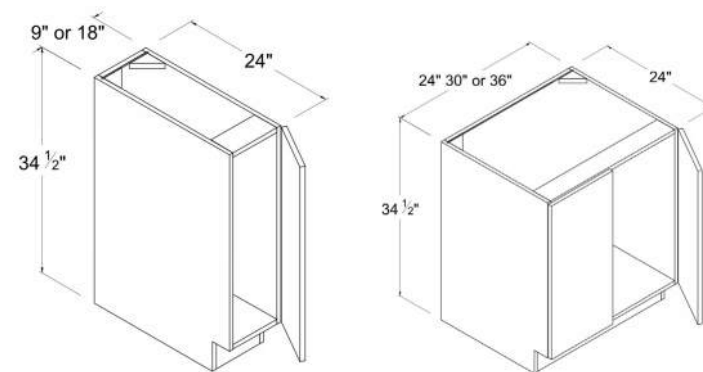

Full Height Door Base Cabinet

Item Code		W	H	D
FHB09	Cabinet	9	34 1/2	24
	Door	8 7/8	29 11/16	3/4
FHB18	Cabinet	18	34 1/2	24
	Door	17 7/8	29 11/16	3/4
FHB24	Cabinet	24	34 1/2	24
	Door	11 7/8	29 11/16	3/4
FHB30	Cabinet	30	34 1/2	24
	Door	14 7/8	29 11/16	3/4
FHB36	Cabinet	36	34 1/2	24
	Door	17 7/8	29 11/16	3/4