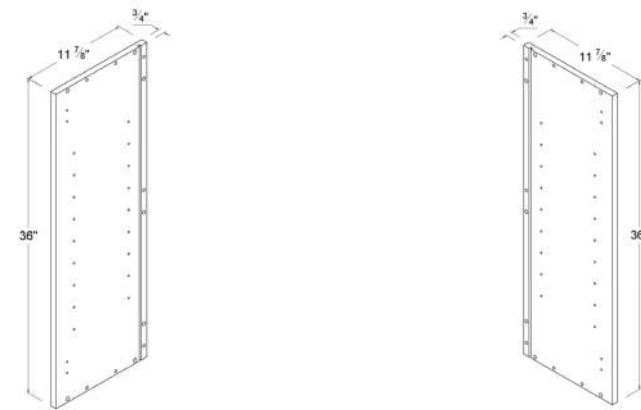

Finished Side Wall Panel 36"H

Item Code

WSP36R

WSP36L