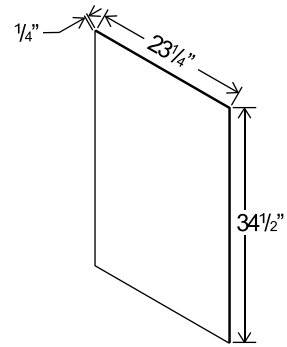

Base Skin Veneer Panel

Item Code	L
BSV	34 1/2