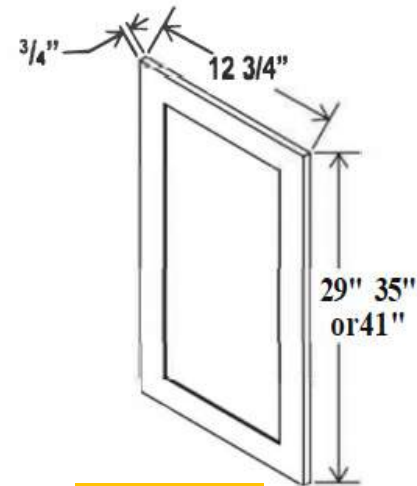

BDEP

WDEP30
WDEP36
WDEP42