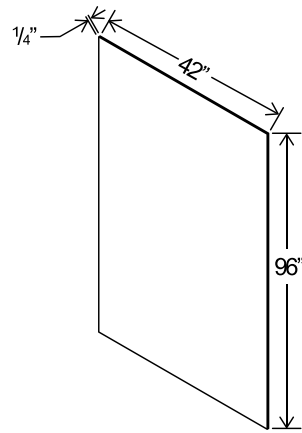

Finish Plywood Panel

Item Code	L
FPV4296	96