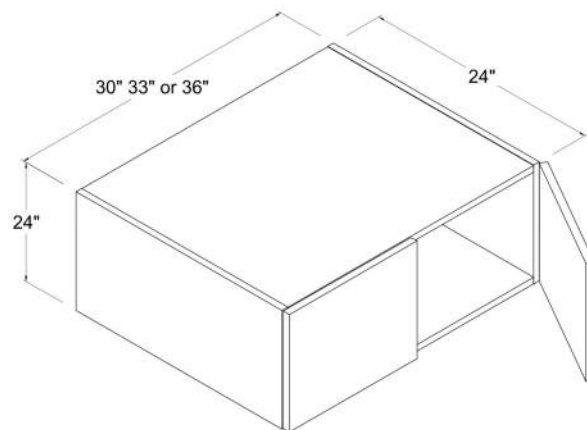

Refrigerator Wall Cabinet

24"H

Item Code		W	H	D
W302424	Cabinet	30	24	24
	Door	14 7/8	23 7/8	3/4
W332424	Cabinet	33	24	24
	Door	16 3/8	23 7/8	3/4
W362424	Cabinet	36	24	24
	Door	17 7/8	23 7/8	3/4