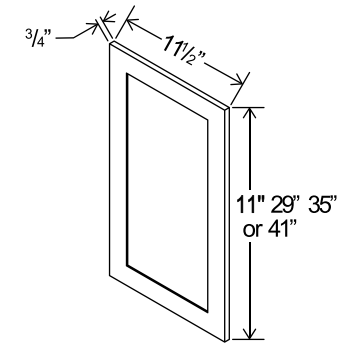

Wall Decorative Door Panel

Item Code	L
WDEP12*	11
WDEP30	29
WDEP36	35
WDEP42	41