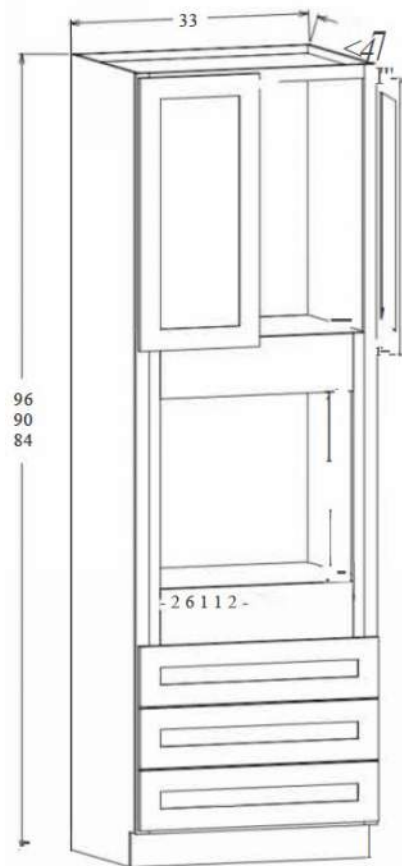

Pantry Cabinets

Oven Cabinets

Item	Description	Width	Height	Depth	Qty.	
03390	Single Oven 33x90x24	Cabinet Dimension	33"	90"	24"	1
		Door Dimension	16 1/4"	23"	3/4"	2
		Drawer Front	32 1/2"	7 3/4"	3/4"	3
		Drawer Box	29 1/4"	5 1/8"	21"	3
		Open Dimension: 27*24 3/8				
03396	Single Oven 33x96x24	Cabinet Dimension	11"	96"	24"	1
		Door Dimension	16 1/4"	29"	3/4"	2
		Drawer Front	1? 1/?"	7 3/4"	3/4"	3
		Drawer Box	29 1/4"	5 1/8"	21"	3
		Open Dimension: 27*24 3/8				

03390
03396

Oven Cabinet face-frame can be modified to fit a second oven unit or microwave unit by removing drawer boxes and pieces of the face-frame.

Accessories

Panels

Item	Description	Width	Height	Depth
S2496	Shelving 24x96 (Finished Edge)	24"	96"	3/4"
FPV4296	Finished Panel Veneer 42x96	42"	96"	1/4"
DWR3	Dishwasher Return End Panel	3"	34 1/2"	24"
REPV2496	Refrigerator Panel 14"x8"	11/2"	96"	24"
REPV3096	Refrigerator End Panel 30x96	11/2"	96"	30"