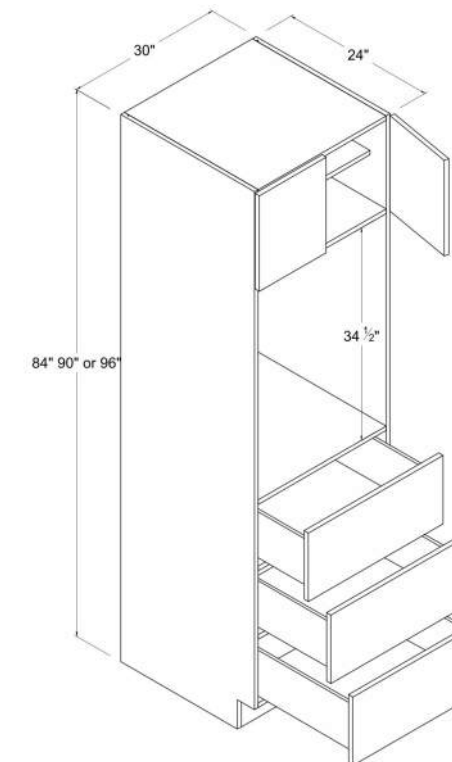

30"W

Single Oven Pantry

Item Code		W	H	D
0308424	Cabinet	30	84	24
	Door	14 7/8	14 7/8	3/4
	Small Drawer	29 7/8	6	3/4
	Big Drawer	29 7/8	11 3/4	3/4
0309024	Cabinet	30	90	24
	Door	14 7/8	20 7/8	3/4
	Small Drawer	29 7/8	6	3/4
	Big Drawer	29 7/8	11 3/4	3/4
0309624	Cabinet	30	96	24
	Door	14 7/8	26 7/8	3/4
	Small Drawer	29 7/8	6	3/4
	Big Drawer	29 7/8	11 3/4	3/4