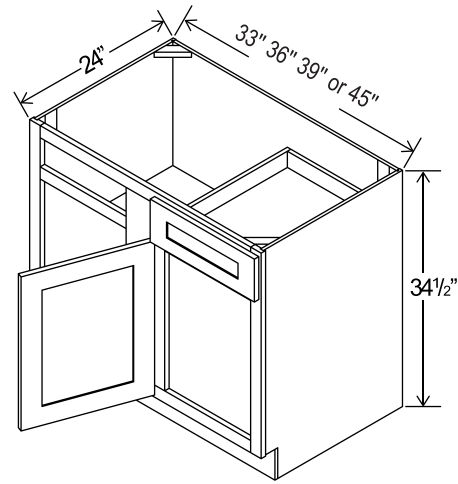

Two drawers

*Asterisk indicates not available in all cabinet lines

Blind Corner Base Cabinet

Item Code		W	H	D
BBC36	Cabinet	33	34 1/2	24
	Door	11 1/2	22 1/2	3/4
	Drawer	11 1/2	6 1/4	3/4
Install range: 36" - 39"				
BBC39	Cabinet	36	34 1/2	24
	Door	11 1/4	22 1/2	3/4
	Drawer	11 1/4	6 1/4	3/4
Install range: 39" - 42"				
BBC42	Cabinet	39	34 1/3	24
	Door	17 1/2	22 1/2	3/4
	Drawer	17 1/2	6 1/4	3/4
Install range: 42" - 45"				
BBC45*	Cabinet	42	34 1/3	24
	Door	17 1/2	22 1/2	3/4
	Drawer	17 1/2	6 1/4	3/4
Install range: 45" - 48"				