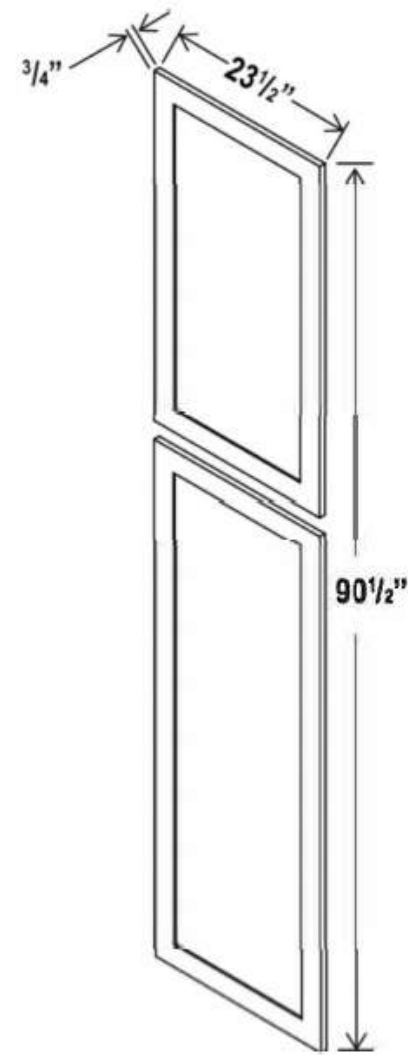

TDEP2496

*Asterisk indicates not available in all cabinet lines

Accessories

Moldings

Item	Description	Length
ACM8	Angle Crown Molding	96"
BAM	Batten Molding	96"
CM8	Crown Molding 2 3/4	96"
COV	Cove Crown Molding	96"
LRM8	Light Rail Molding	96"
OCM8	Outside Corner Molding 3/4	96"
SM8	Scribe Molding 3/4	96"
SHM	Shoe Molding	96"
TK8	Toe Kick	96"