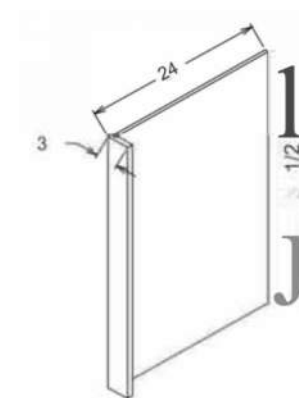

Pantry Cabinets

Oven Cabinets

Item	Description	Width	Height	Depth	Qty.	
03390	Single Oven 33x90x24	Cabinet Dimension	33"	90"	24"	1
		Door Dimension	16 1/4"	23"	3/4"	2
		Drawer Front	32 1/2"	7 3/4"	3/4"	3
		Drawer Box	29 1/4"	5 1/8"	21"	3
		Open Dimension: 27*24 3/8				
03396	Single Oven 33x96x24	Cabinet Dimension	11"	96"	24"	1
		Door Dimension	16 1/4"	29"	3/4"	2
		Drawer Front	1? 1/?"	7 3/4"	3/4"	3
		Drawer Box	29 1/4"	5 1/8"	21"	3
		Open Dimension: 27*24 3/8				

03390
03396

Oven Cabinet face-frame can be modified to fit a second oven unit or microwave unit by removing drawer boxes and pieces of the face-frame.

Accessories

Panels

Item	Description	Width	Height	Depth
S2496	Shelving 24x96 (Finished Edge)	24"	96"	3/4"
FPV4296	Finished Panel Veneer 42x96	42"	96"	1/4"
DWR3	Dishwasher Return End Panel	3"	34 1/2"	24"
REPV2496	Refrigerator Panel 14"x8"	11/2"	96"	24"
REPV3096	Refrigerator End Panel 30x96	11/2"	96"	30"

S2496

FPV4296

DWR3

REPV2496

REPV3096

*Asterisk indicates not available in all cabinet lines