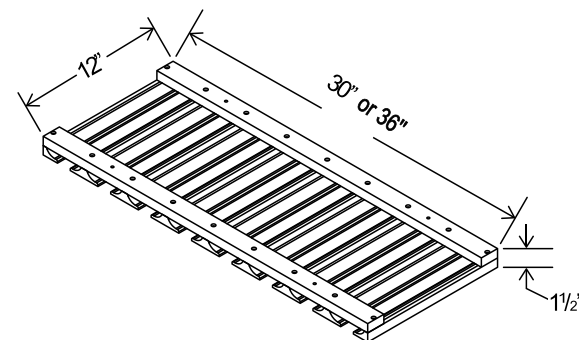

Glass Holder

15"H

Item Code		W	H	D
SGH30				
SGH36*				

60"H