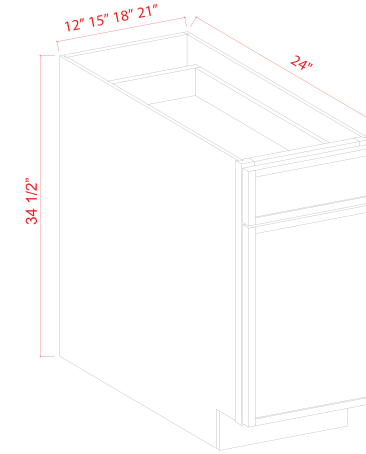

1 Drawer, 1 Adjustable Shelf (12", 15", 18", 21")

Base Cabinet 2 Drawers

Item Code		W	H	D
2DB24	Cabinet	24	34 1/2	24
	Top Drawer	23 3/4	14 1/2	3/4
	Bottom Drawer	23 3/4	14 1/2	3/4
2DB30	Cabinet	30	34 1/2	24
	Top Drawer	29 1/2	14 1/2	3/4
	Bottom Drawer	29 1/2	14 1/2	3/4
2DB36	Cabinet	36	34 1/2	24
	Top Drawer	35 1/2	14 1/2	3/4
	Bottom Drawer	35 1/2	14 1/2	3/4