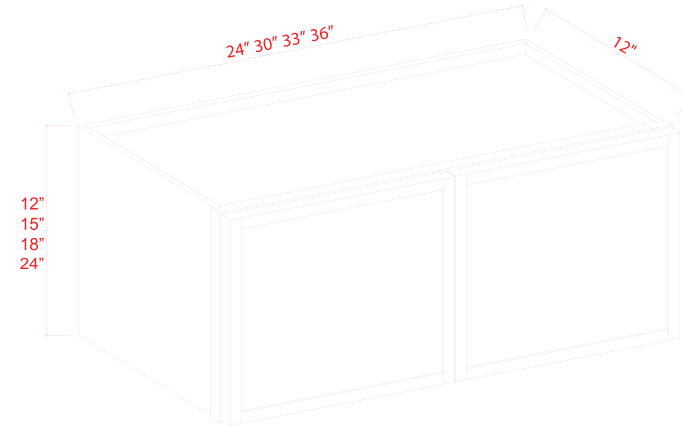

2 Adjustable Shelves (30" & 36")
3 Adjustable Shelves (42")

*Asterisk indicates not available in all cabinet lines

Wall Cabinet Double Doors

Item Code		W	H	D
W2418	Cabinet	24	18	12
	Door	11 3/4	17 3/4	3/4
W3012	Cabinet	30	12	12
	Door	14 3/4	11 3/4	3/4
W3015	Cabinet	30	15	12
	Door	14 3/4	14 3/4	3/4
W3018	Cabinet	30	18	12
	Door	14 3/4	17 3/4	3/4
W3024	Cabinet	30	24	12
	Door	14 3/4	23 3/4	3/4
W3312	Cabinet	33	12	12
	Door	16 1/4	11 3/4	3/4
W3315	Cabinet	33	15	12
	Door	16 1/4	14 3/4	3/4
W3318	Cabinet	33	18	12
	Door	16 1/4	17 3/4	3/4
W3324	Cabinet	33	24	12
	Door	16 1/4	23 3/4	3/4
W3612	Cabinet	36	12	12
	Door	17 3/4	11 3/4	3/4
W3615	Cabinet	36	15	12
	Door	17 3/4	14 3/4	3/4
W3618	Cabinet	36	18	12
	Door	17 3/4	17 3/4	3/4
W3624	Cabinet	36	24	12
	Door	17 3/4	23 3/4	3/4