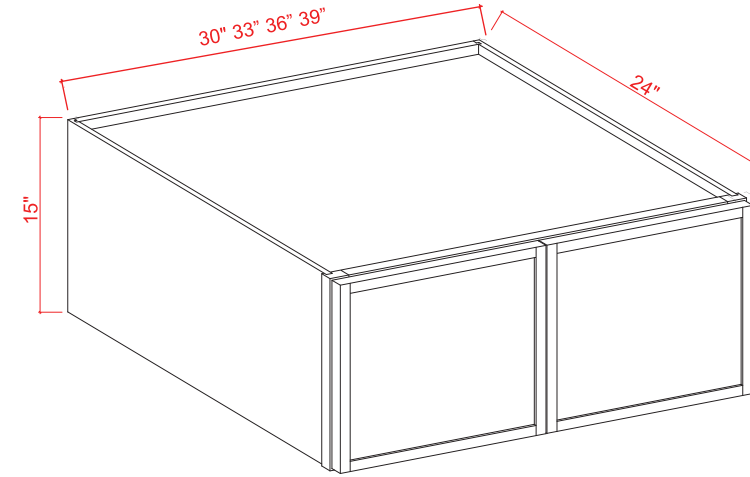

Wall Refrigerator Cabinet Double Doors

Item Code		W	H	D
W301224	Cabinet	30	12	24
	Door	14 3/4	11 3/4	3/4
W301524	Cabinet	30	15	24
	Door	14 3/4	14 3/4	3/4
W301824	Cabinet	30	18	24
	Door	14 3/4	17 3/4	3/4
W302424	Cabinet	30	24	24
	Door	14 3/4	23 3/4	3/4
W331224	Cabinet	33	12	24
	Door	16 1/4	11 3/4	3/4
W331524	Cabinet	33	15	24
	Door	16 1/4	14 3/4	3/4
W331824	Cabinet	33	18	24
	Door	16 1/4	17 3/4	3/4
W332424	Cabinet	33	24	24
	Door	16 1/4	23 3/4	3/4
W361224	Cabinet	36	12	24
	Door	17 3/4	11 3/4	3/4
W361524	Cabinet	36	15	24
	Door	17 3/4	14 3/4	3/4
W361824	Cabinet	36	18	24
	Door	17 3/4	17 3/4	3/4
W362424	Cabinet	36	24	24
	Door	17 3/4	23 3/4	3/4