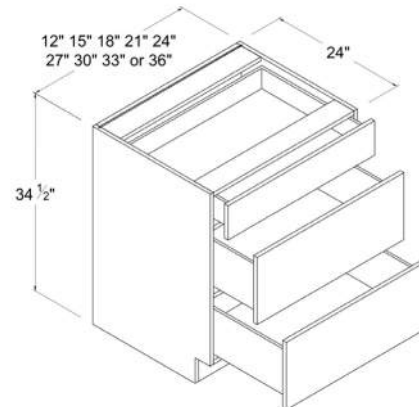

Three Drawer Base Cabinet

Item Code		W	H	D
3DB12	Cabinet	12	34 1/2	24
	Small Drawer	11 7/8	6	3/4
	Big Drawer	11 7/8	11 3/4	3/4
3DB15	Cabinet	15	34 1/2	24
	Small Drawer	14 7/8	6	3/4
	Big Drawer	14 7/8	11 3/4	3/4
3DB18	Cabinet	18	34 1/2	24
	Small Drawer	17 7/8	6	3/4
	Big Drawer	17 7/8	11 3/4	3/4
3DB21	Cabinet	21	34 1/2	24
	Small Drawer	20 7/8	6	3/4
	Big Drawer	20 7/8	11 3/4	3/4
3DB24	Cabinet	24	34 1/2	24
	Small Drawer	23 7/8	6	3/4
	Big Drawer	23 7/8	11 3/4	3/4
3DB27	Cabinet	27	34 1/2	24
	Small Drawer	26 7/8	6	3/4
	Big Drawer	26 7/8	11 3/4	3/4
3DB30	Cabinet	30	34 1/2	24
	Small Drawer	29 7/8	6	3/4
	Big Drawer	29 7/8	11 3/4	3/4
3DB33	Cabinet	33	34 1/2	24
	Small Drawer	32 7/8	6	3/4
	Big Drawer	32 7/8	11 3/4	3/4
3DB36	Cabinet	36	34 1/2	24
	Small Drawer	35 7/8	6	3/4
	Big Drawer	35 7/8	11 3/4	3/4