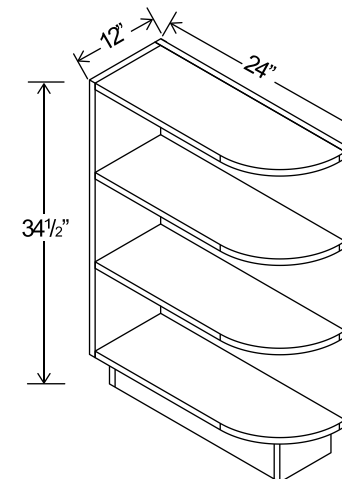

Base End Shelf

Item Code		W	H	D
BES12	Cabinet	12	34 1/2	24

*Asterisk indicates not available in all cabinet lines