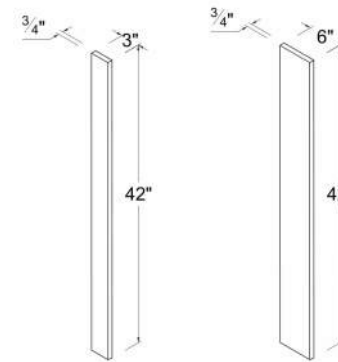

Filler

Item Code
F342
F642