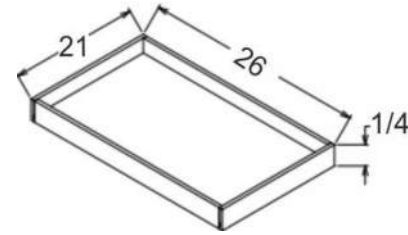

RS30

All trays come standard with full extension side-mount ball bearing glides.

Fillers

Item	Description	Width	Height	Depth
F342	Filler 3x42	3"	42"	3/4"
F396	Filler 3x96	3"	96"	3/4"
F696	Filler 6x96	6"	96"	3/4"
F330	Filler 3x30	3"	30"	3/4"
F630	Filler 6x30	6"	30"	3/4"