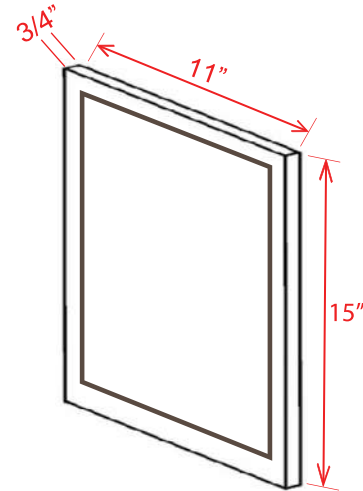

Note: Max trim to 30"
Note: Interior Drawer Dimensions 3 1/2" x 18 1/4" x 20 1/4"

Toe Kick

Item Code	L
TKC	96

Sample Door

Item Code
SD

Scribe Moulding

Item Code	L
SM8(SCR)	96

Batten Moulding