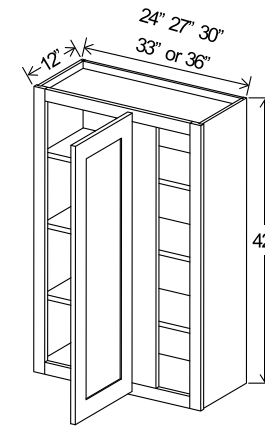

Can be pulled to exact fit

Wall Blind Corner Cabinet

Item Code		W	H	D
WBC2442	Cabinet	24	42	12
	Door	9 9/16	41	3/4
WBC2742*	Cabinet	27	42	12
	Door	12 9/16	41	3/4
WBC3042	Cabinet	30	42	12
	Door	15 9/16	41	3/4
WBC3342*	Cabinet	33	42	12
	Door	18 9/16	41	3/4
WBC3642	Cabinet	36	42	12
	Door	21 9/16	41	3/4

Wall Blind Corner Cabinet

30"H

Item Code		W	H	D
WBC2430	Cabinet	24	30	12
	Door	9 9/16	29	3/4
WBC2730*	Cabinet	27	30	12
	Door	12 9/16	29	3/4
WBC3030	Cabinet	30	30	12
	Door	15 9/16	29	3/4
WBC3330*	Cabinet	33	30	12
	Door	18 9/16	29	3/4
WBC3630	Cabinet	36	30	12
	Door	21 9/16	29	3/4