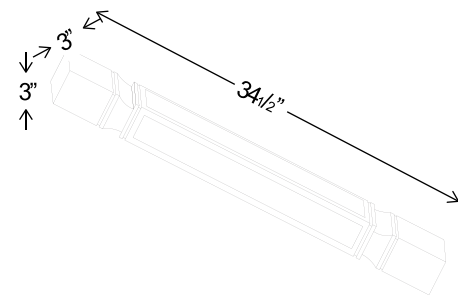

Square Decorative Leg

Item Code
SLDL