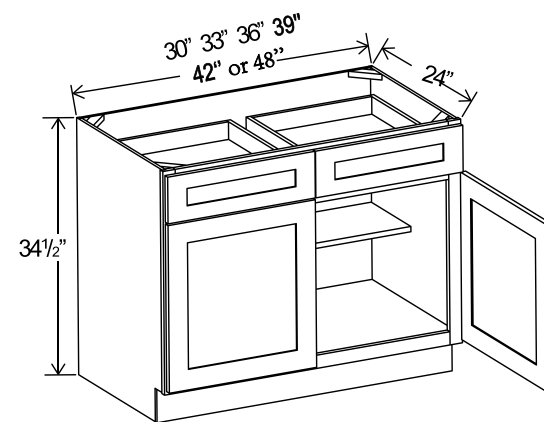

Base Cabinet Double Doors

Item Code		W	H	D
B30	Cabinet	30	34 1/2	24
	Door	14 3/4	22 1/2	3/4
	Drawer	14 3/4	6 1/4	3/4
B30	Cabinet	33	34 1/2	24
	Door	16 1/4	22 1/2	3/4
	Drawer	16 1/4	6 1/4	3/4
B36	Cabinet	36	34 1/2	24
	Door	17 3/4	22 1/2	3/4
	Drawer	17 3/4	6 1/4	3/4
B39*	Cabinet	39	34 1/2	24
	Door	19 1/4	22 1/2	3/4
	Drawer	19 1/4	6 1/4	3/4
B42	Cabinet	42	34 1/2	24
	Door	20 3/4	22 1/2	3/4
	Drawer	20 3/4	6 1/4	3/4
B48	Cabinet	48	34 1/2	24
	Door	23 3/4	22 1/2	3/4
	Drawer	23 3/4	6 1/4	3/4

Two drawers