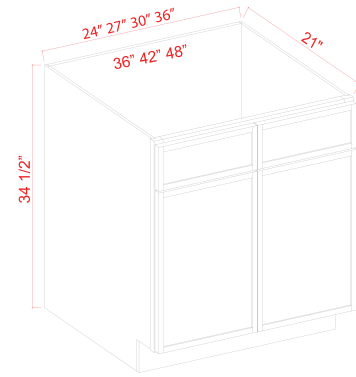

Vanity Sink Cabinet

Item Code		W	H	D
VS24	Cabinet	24	34 1/2	21
	Doors	11 3/4	22 3/4	3/4
	Dummy Drawer	23 1/4	6 1/4	3/4
VS27	Cabinet	27	34 1/2	21
	Doors	13 1/4	22 3/4	3/4
	Dummy Drawer	26 1/2	6 1/4	3/4
VS30	Cabinet	30	34 1/2	21
	Doors	14 3/4	22 3/4	3/4
	Dummy Drawer	14 3/4	6 1/4	3/4
VS36	Cabinet	36	34 1/2	21
	Doors	17 3/4	22 3/4	3/4
	Dummy Drawer	17 3/4	6 1/4	3/4

One Dummy Drawer (24", 27")
Two Dummy Drawers (30", 36")
Two Doors

Vanity Drawer Cabinet

Item Code		W	H	D
V3621TDL	Cabinet	36	34 1/2	21
	Door	11 3/4	22 3/4	3/4
	Long Drawer	23 3/4	6 1/4	3/4
	Top Drawer	11 3/4	6 1/4	3/4
	Bottom Drawer	11 3/4	11 1/4	3/4
V3621TDR	Cabinet	36	34 1/2	21
	Door	11 3/4	22 3/4	3/4
	Long Drawer	23 3/4	6 1/4	3/4
	Top Drawer	11 3/4	6 1/4	3/4
	Bottom Drawer	11 3/4	11 1/4	3/4