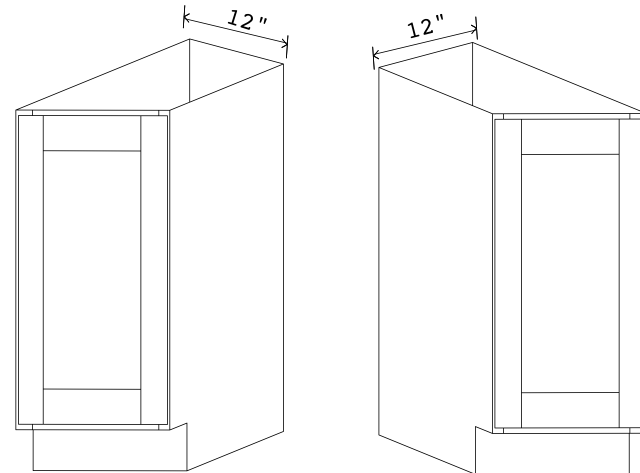

Base End Cabinet

Item Code		W	H	D
BEC12L	Cabinet	12	34 1/2	24
	Door	14 1/2	29	3/4
BEC12R	Cabinet	12	34 1/2	24
	Door	14 1/2	29	3/4