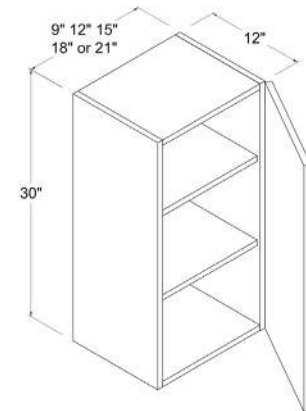

Wall Cabinet Single Door

30"H

Item Code		W	H	D
W0930	Cabinet	9	30	12
	Door	8 7/8	29 7/8	3/4
W1230	Cabinet	12	30	12
	Door	11 7/8	29 7/8	3/4
W1530	Cabinet	15	30	12
	Door	14 7/8	29 7/8	3/4
W1830	Cabinet	18	30	12
	Door	17 7/8	29 7/8	3/4
W2130	Cabinet	21	30	12
	Door	20 7/8	29 7/8	3/4