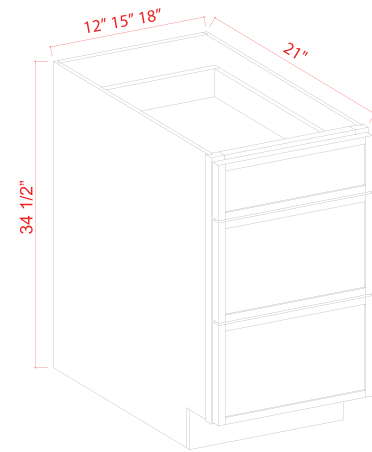

Three Drawers

Vanity Sink Drawer Base Cabinet

Item Code		W	H	D
VSD36	Cabinet	36	34 1/2	21
	Doors	17 3/4	22 1/2	3/4
	Outside Drawers	10 1/4	6 1/4	3/4
	Center Drawer	14 1/2	6 1/4	3/4
VSD42	Cabinet	42	34 1/2	21
	Doors	20 3/4	22 1/2	3/4
	Outside Drawers	11 1/2	6 1/4	3/4
VSD48	Cabinet	48	34 1/2	21
	Doors	23 3/4	22 1/2	3/4
	Outside Drawers	14 1/2	6 1/4	3/4
	Center Drawer	18	6 1/4	3/4