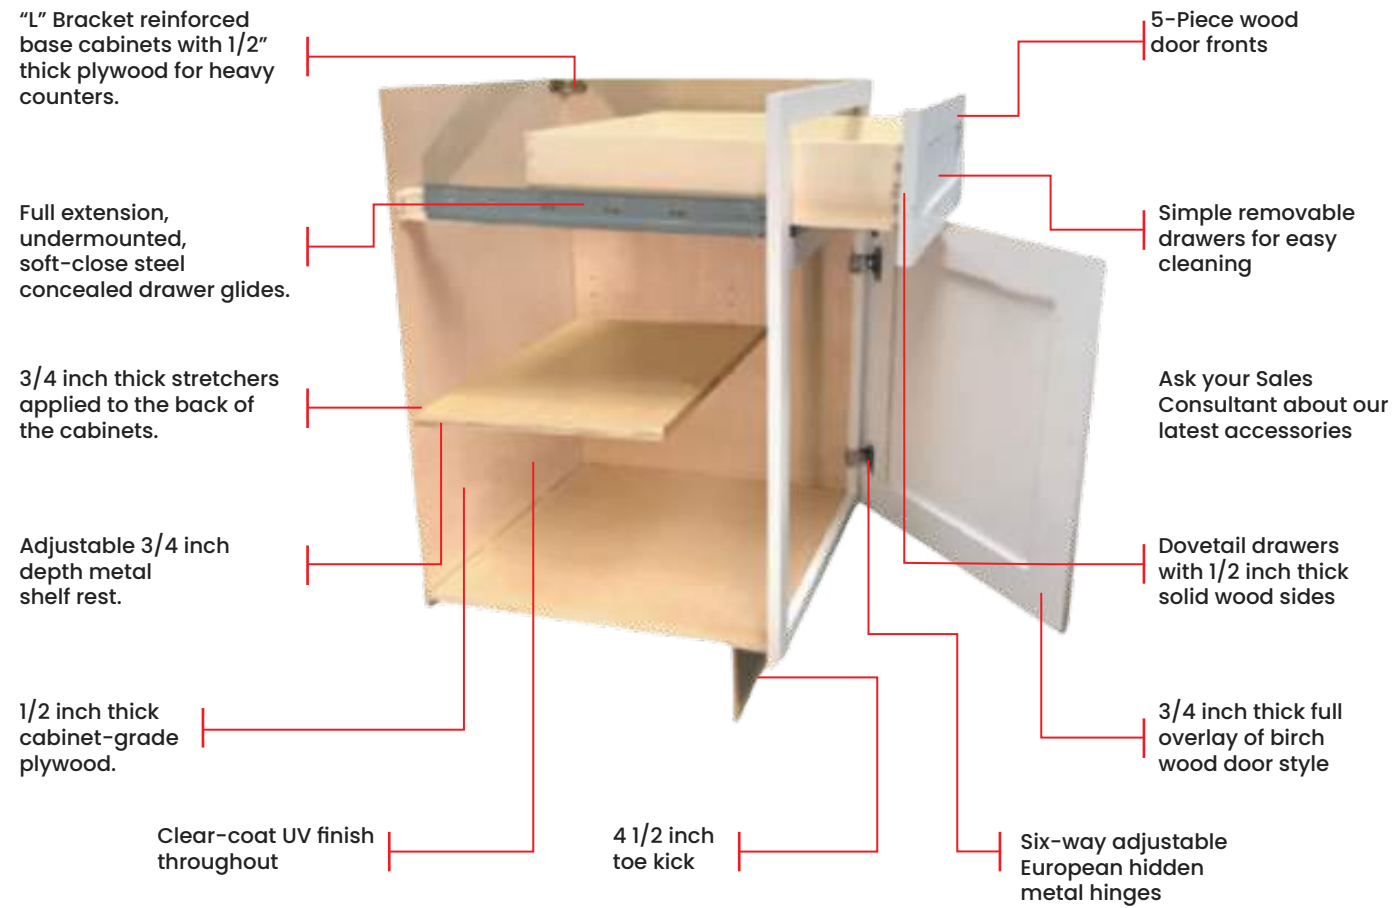

1. Full overlay door and drawer front.
2. 6-way adjustable European-style hinge with soft-close feature
3. Shelving is 3/4 inch thick cabinet-grade plywood with front edge banding.
4. Dovetail drawers with solid wood on all sides, full extension
5. Concealed under-mount full extension drawer glides with soft-close feature
6. 1/2 inch cabinet-grade plywood box, UV coated natural plywood on interior
7. Bracket reinforcements for base cabinet
8. Double-doweled face frame joint
9. Hardwood face frame
10. Door bumpers