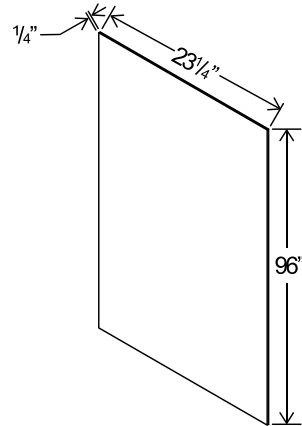

Tall Skin Veneer Panel

Item Code	L
USV2496	96