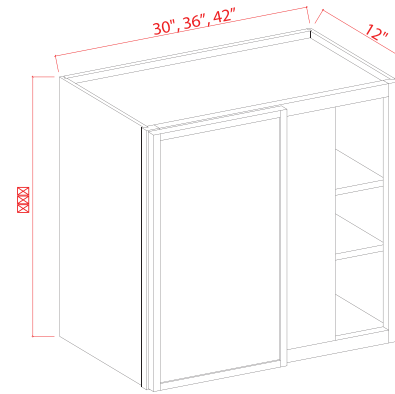

Wall Blind Corner Cabinet

Item Code		W	H	D
WBC2730	Cabinet	27	30	12
	Door	12 9/16	29 3/4	3/4
WBC2736	Cabinet	27	36	12
	Door	12 9/16	35 3/4	3/4
WBC2742	Cabinet	27	42	12
	Door	12 9/16	41 3/4	3/4