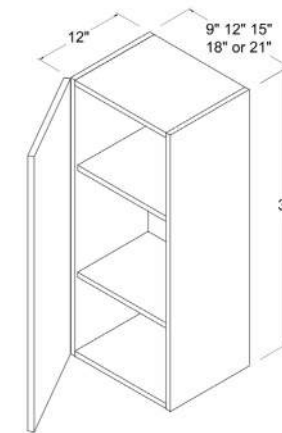

Wall Cabinet Single Door

Item Code		W	H	D
W0936	Cabinet	9	36	12
	Door	8 7/8	35 7/8	3/4
W1236	Cabinet	12	36	12
	Door	11 7/8	35 7/8	3/4
W1536	Cabinet	15	36	12
	Door	14 7/8	35 7/8	3/4
W1836	Cabinet	18	36	12
	Door	17 7/8	35 7/8	3/4
W2136	Cabinet	21	36	12
	Door	20 7/8	35 7/8	3/4