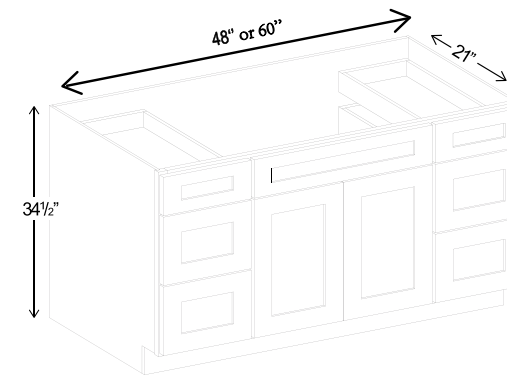

Vanity Combo

Item Code		W	H	D
VDSD48*	Cabinet	42	34 1/2	21
	Door	11 3/4	22 1/2	3/4
	False Drawer	23 1/2	6 1/4	3/4
	Small Drawer	11 1/2	6 1/4	3/4
	Big Drawer	11 1/2	11 1/8	3/4
VDSD60*	Cabinet	60	34 1/2	21
	Door	17 3/4	22 1/2	3/4
	False Drawer	35 1/2	6 1/4	3/4
	Small Drawer	11 1/2	6 1/4	3/4
	Big Drawer	11 1/2	11 1/8	3/4