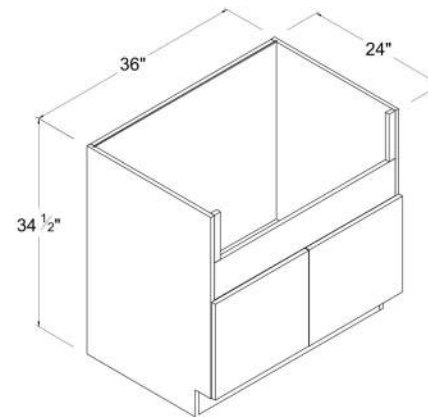

Base Cabinet Double Doors

Item Code		W	H	D
B24	Frame	24	34 1/2	24
	Door	11 7/8	23 9/16	3/4
	Drawer	23 7/8	6	3/4
B27	Frame	27	34 1/2	24
	Door	13 3/8	23 9/16	3/4
	Drawer	26 7/8	6	3/4

Farmhouse Sink Base

Item Code		W	H	D
FSB36	Cabinet	36	34 1/2	24
	Door	17 7/8	16 3/16	3/4
Opening Dimensions: 32 2/8 x 7 7/8				