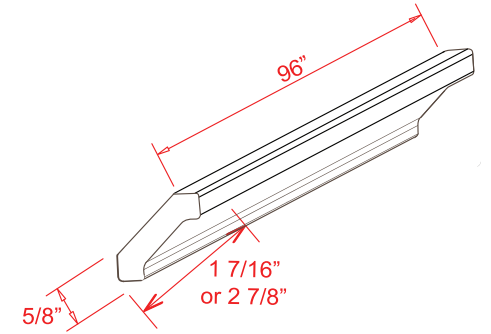

Crown Moulding

Item Code	L
CM2	96
CM4	96