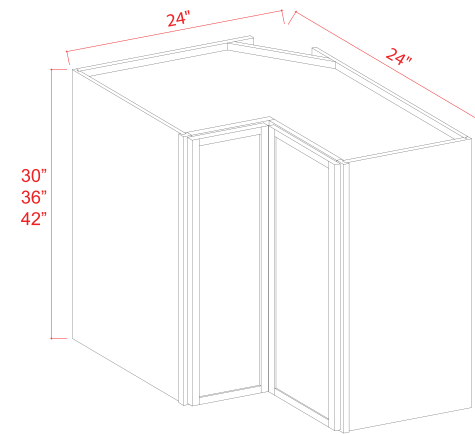

2 adjustable shelves (30" & 36")
3 adjustable shelves (42")