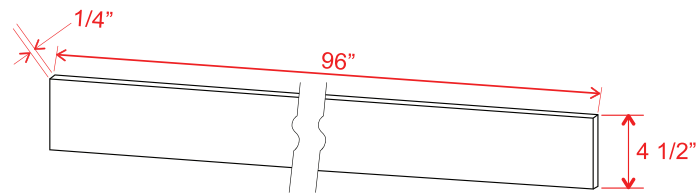

Toe Kick

Item Code	L
TKC	96