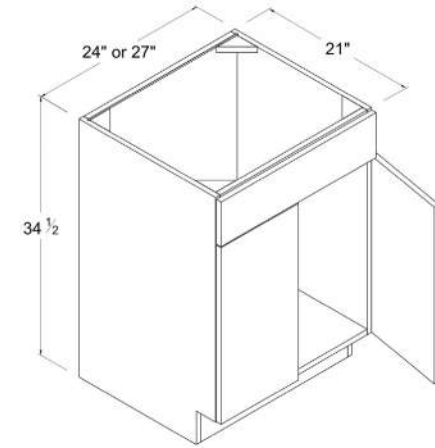

Vanity Sink Base

Item Code		W	H	D
VS24	Cabinet	24	34 1/2	21
	Door	11 7/8	23 9/16	3/4
	Drawer	23 7/8	6	3/4
VS27	Cabinet	27	34 1/2	21
	Door	13 3/8	23 9/16	3/4
	Drawer	26 7/8	6	3/4