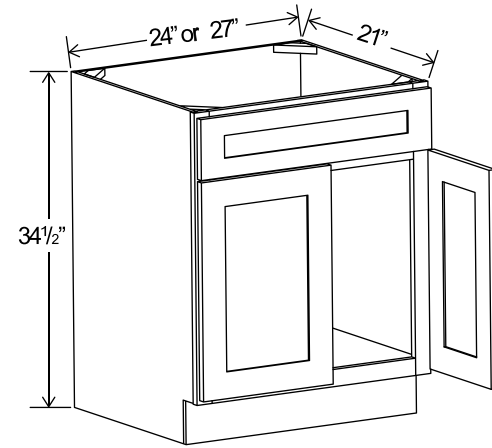

Vanity Sink Base

Item Code		W	H	D
VS24	Cabinet	24	34 1/2	21
	Door	11 3/4	22 1/2	3/4
	False Drawer	23 1/2	6 1/4	3/4
VS27	Cabinet	27	34 1/2	21
	Door	13 1/4	22 1/2	3/4
	False Drawer	26 1/2	6 1/4	3/4

One dummy drawer

Vanity Drawer Base Cabinet

Item Code		W	H	D
3DVB12	Cabinet	12	34 1/2	21
	Door	11 1/2	6 1/4	3/4
	False Drawer	11 1/2	11 1/8	3/4
3DVB15	Cabinet	15	34 1/2	21
	Door	14 1/2	6 1/4	3/4
	False Drawer	14 1/2	11 1/8	3/4
3DVB18	Cabinet	18	34 1/2	21
	Door	17 1/2	6 1/4	3/4
	False Drawer	17 1/2	11 1/8	3/4
3VDB21*	Cabinet	21	34 1/2	21
	Door	20 1/2	6 1/4	3/4
	False Drawer	20 1/2	11 1/8	3/4
3VDB24*	Cabinet	24	34 1/2	21
	Door	23 1/2	6 1/4	3/4
	False Drawer	23 1/2	11 1/8	3/4