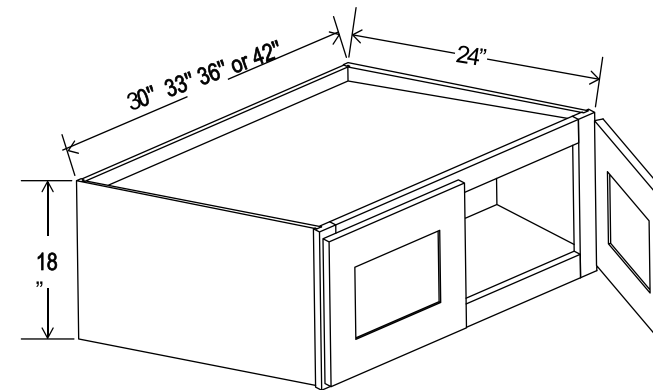

Refrigerator Wall Cabinet

Item Code		W	H	D
W301524	Cabinet	30	15	24
	Door	14 3/4	14	3/4
W331524	Cabinet	33	15	24
	Door	16 1/4	14	3/4
W361524	Cabinet	36	15	24
	Door	17 3/4	14	3/4
W421524*	Cabinet	42	15	24
	Door	20 3/4	14	3/4

18"H