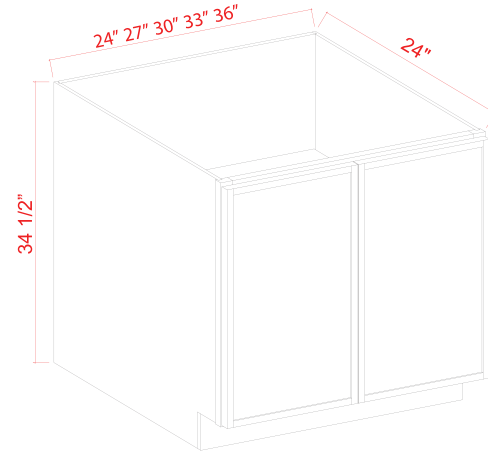

Base Cabinet Full High 2 Doors

Item Code		W	H	D
BFH24	Cabinet	24	34 1/2	24
	Door	11 3/4	29 1/4	3/4
BFH27	Cabinet	27	34 1/2	24
	Door	13 1/4	29 1/4	3/4
BFH30	Cabinet	30	34 1/2	24
	Door	14 3/4	29 1/4	3/4
BFH33	Cabinet	33	34 1/2	24
	Door	16 1/4	29 1/4	3/4
BFH36	Cabinet	36	34 1/2	24
	Door	17 3/4	29 1/4	3/4

1 Adjustable Shelf

Base Cabinet Single Door

Item Code		W	H	D
B12	Cabinet	12	34 1/2	24
	Door	11 3/4	33 3/4	3/4
B15	Cabinet	15	34 1/2	24
	Door	14 3/4	33 3/4	3/4
B18	Cabinet	18	34 1/2	24
	Door	17 3/4	33 3/4	3/4
B21	Cabinet	21	34 1/2	24
	Door	20 3/4	33 3/4	3/4