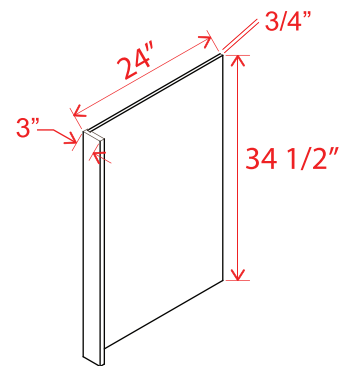

Dishwasher Return Panel

Item Code	L
DWR3	34 1/2