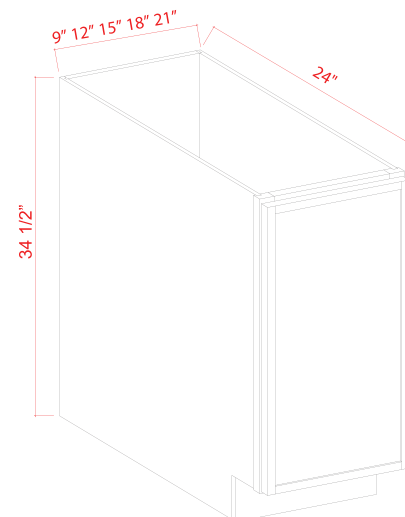

1 Adjustable Shelf (12", 15", 18", 21")