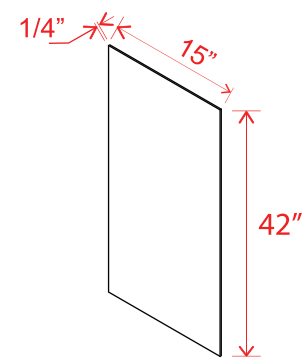

Tall Skin Veneer Panel

Item Code	L
USV2496	96

Note: Edges are not finished

Base Skin Veneer Panel

Item Code	L
BSV	34 1/2

Note: Edges are not finished

Wall Skin Panel

Item Code	L
WSV42	42