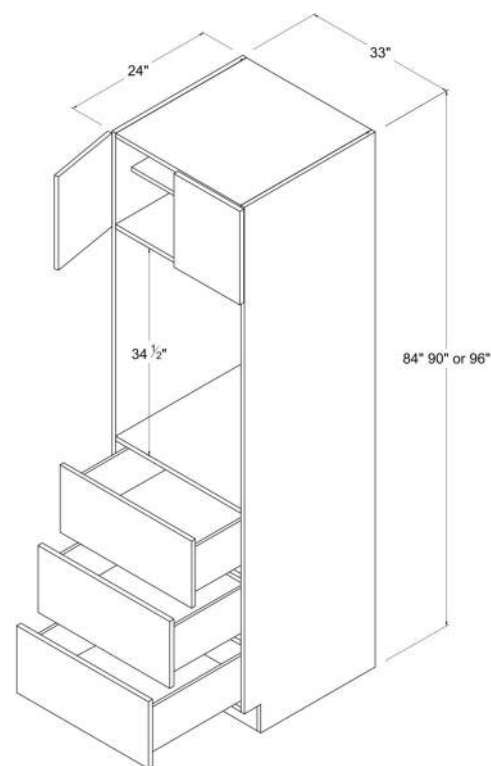

Single Oven Pantry

33"W

Item Code		W	H	D
0338424	Cabinet	33	84	24
	Door	16 3/8	14 7/8	3/4
	Small Drawer	32 7/8	6	3/4
	Big Drawer	32 7/8	11 3/4	3/4
0339024	Cabinet	33	90	24
	Door	16 3/8	20 7/8	3/4
	Small Drawer	32 7/8	6	3/4
	Big Drawer	32 7/8	11 3/4	3/4
0339624	Cabinet	33	96	24
	Door	16 3/8	26 7/8	3/4
	Small Drawer	32 7/8	6	3/4
	Big Drawer	32 7/8	11 3/4	3/4