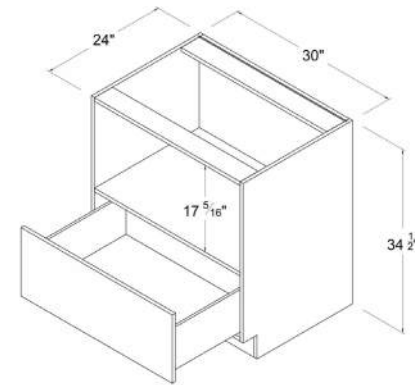

Easy Reach Base Cabinet

Item Code		W	H	D
ERB33	Cabinet	33	34 1/2	24
	Door	8 3/8	29 11/16	3/4
ERB36	Cabinet	36	34 1/2	24
	Door	11 5/16	29 11/16	3/4

Microwave Base Cabinet

Item Code		W	H	D
MB30	Cabinet	30	34 1/2	24
	Drawer	29 7/8	11 5/8	3/4
	Opening Dimensions: 28 1/2"W x 17 5/16"H			