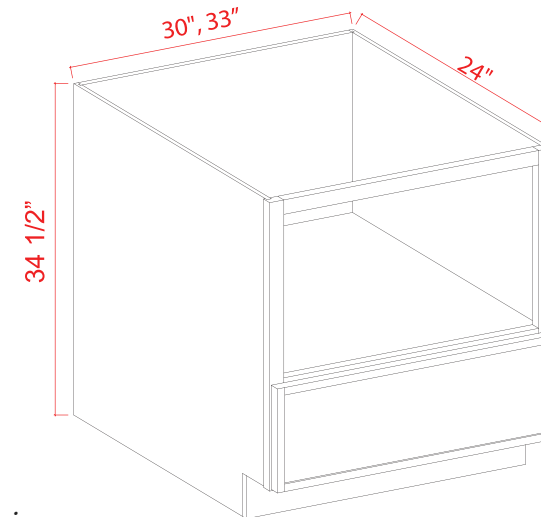

Base Cabinets

*Asterisk indicates not available in all cabinet lines

Microwave Base Cabinet

Item Code		W	H	D
MB30	Cabinet	24	34 1/2	24
	Drawer	11 3/4	33 1/2	3/4
Opening Dimensions: 27"W x 17"H				
MB33	Cabinet	33	34 1/2	24
	Drawer	32 3/4	10 1/2	3/4
Opening Dimensions: 30"W x 17"H				