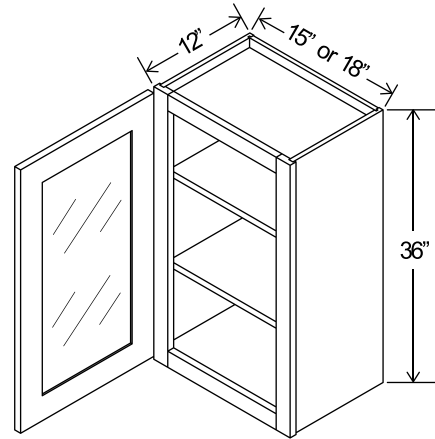

Clear glass included

42" H

Wall Cabinet Double Glass Doors

Item Code	W	H	D
W2442GD	Cabinet 24	42	12
	Door 11 3/4	41	3/4
W3042GD	Cabinet 30	42	12
	Door 14 3/4	41	3/4
W3642GD*	Cabinet 36	42	12
	Door 17 3/4	41	3/4