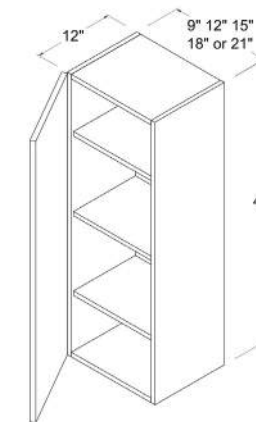

Wall Cabinet Single Door

Item Code		W	H	D
W0942	Cabinet	9	42	12
	Door	8 7/8	41 7/8	3/4
W1242	Cabinet	12	42	12
	Door	11 7/8	41 7/8	3/4
W1542	Cabinet	15	42	12
	Door	14 7/8	41 7/8	3/4
W1842	Cabinet	18	42	12
	Door	17 7/8	41 7/8	3/4
W2142	Cabinet	21	42	12
	Door	20 7/8	41 7/8	3/4