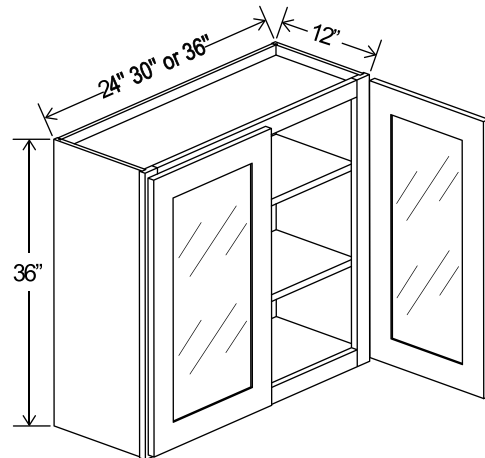

36" H

Item Code	W	H	D
W2436GD	Cabinet 24	36	12
	Door 11 3/4	35	3/4
W3036GD	Cabinet 30	36	12
	Door 14 3/4	35	3/4
W3636GD*	Cabinet 36	36	12
	Door 17 3/4	35	3/4

Clear glass included

24" W

Diagonal Corner Wall Glass Door