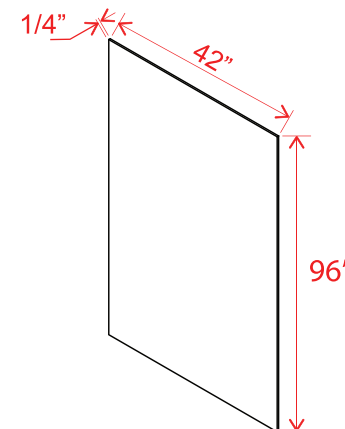

Shelf Board

Item Code	L
S2496	96

Banded on both edges
Finished on all 4 sides
Color to match cabinet

*Asterisk indicates not available in all cabinet lines

Finish Plywood Panel

Item Code	L
FPV4296	96

Note: Edges are not finished