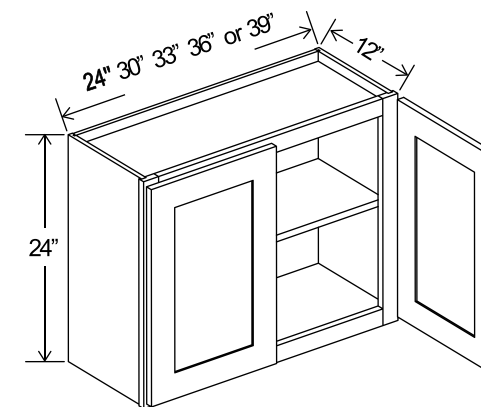

Wall Cabinet Double Door

Item Code		W	H	D
W2424*	Cabinet	24	24	12
	Door	11 3/4	23	3/4
W3024	Cabinet	30	24	12
	Door	14 3/4	23	3/4
W3324	Cabinet	33	24	12
	Door	16 1/4	23	3/4
W3624	Cabinet	36	24	12
	Door	17 3/4	23	3/4
W3924*	Cabinet	39	24	12
	Door	19 1/4	23	3/4