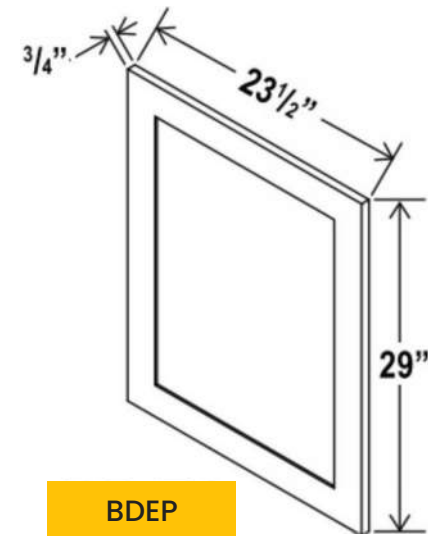

Item	Description	Width	Height	Depth
VSD60	Base Decorative Door Panel	23 1/2"	29"	3/4"
TDEP2496	Tall Decorative Door Panel 24x36	23 1/2"	90 1/2"	3/4"
WDEP30	Wall Decorative Door Panel 30" High	12 3/4"	29"	3/4"
WDEP36	Wall Decorative Door Panel 36" High	12 3/4"	35"	3/4"
WDEP42	Wall Decorative Door Panel 42" High	12 3/4"	41"	3/4"