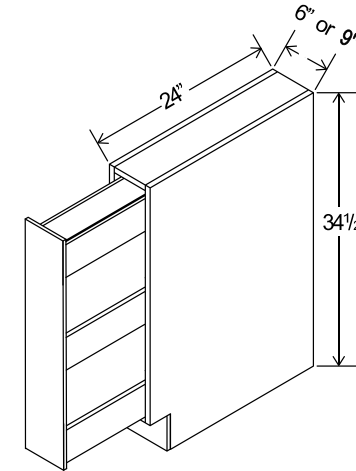

Spice Pull Base Cabinet

Item Code		W	H	D
SPB6	Cabinet	6	34 1/2	24
	Drawer	5 1/2	29	3/4
SPB9	Cabinet	9	34 1/2	24
	Drawer	8 1/2	29	3/4