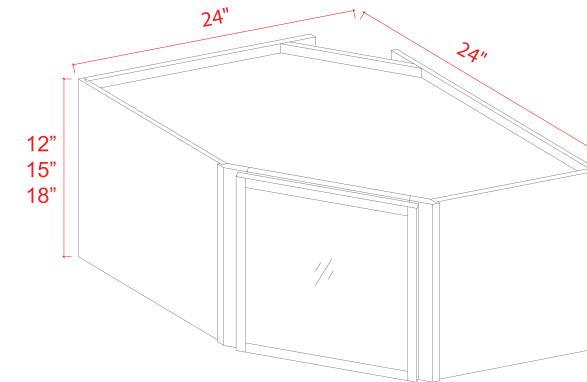

No shelf
Color matched interior
Clear glass included