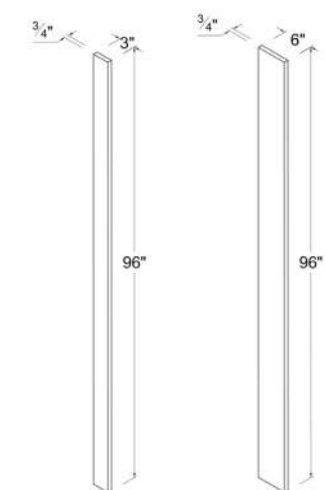

Item Code
WDEP30
WDEP36
WDEP42

Filler

Item Code
F342
F642

Tall Filler

Item Code
F396
F696

*Asterisk indicates not available in all cabinet lines

Finished Side Wall Panel 42"H

Item Code