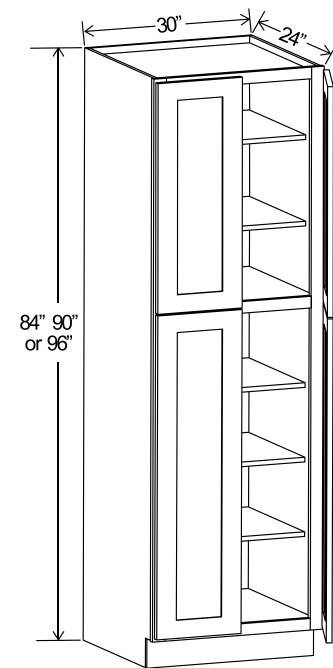

Two adjustable top shelves
Three bottom shelves
Note: Roll out shelf kits available

30"W

Oven Pantry

Item Code		W	H	D
0338424	Cabinet	33	84	24
	Door	16 1/4	17	3/4
	Drawer	32 1/2	7 3/4	3/4
Opening Dimensions: 27 W x 24 3/8 H				
0339024	Cabinet	33	90	24
	Door	16 1/4	23	3/4
	Drawer	32 1/2	7 3/4	3/4
Opening Dimensions: 27 W x 24 3/8 H				
0339624	Cabinet	33	96	24
	Door	16 1/4	29	3/4
	Drawer	32 1/2	7 3/4	3/4
Opening Dimensions: 27 W x 24 3/8 H