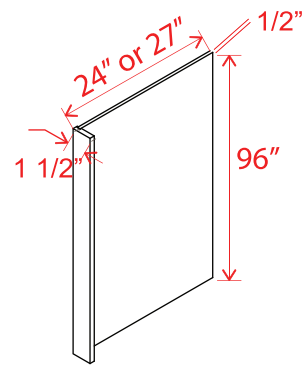

Note: Edges are not finished

Dishwasher Return Panel

Item Code	L
DWR3	34 1/2

Note: Edges are not finished

Refrigerator End Panel

Item Code	L
REPV2496	96
REPV2796	96

Note: Edges are not finished

Base Decorative Door Panel