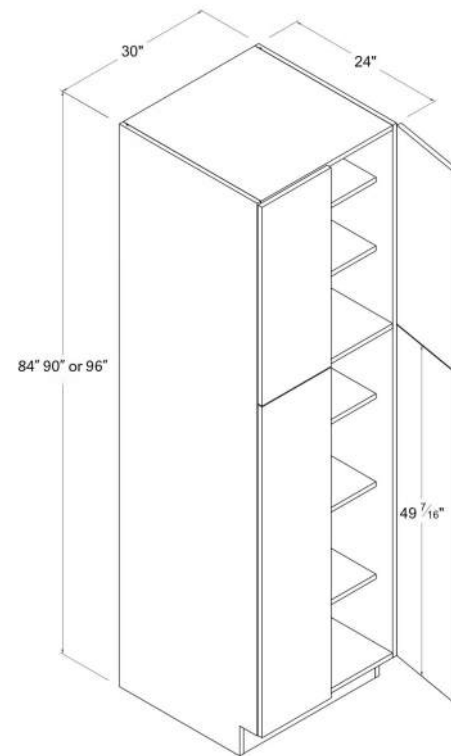

Utility Pantry

30"W

Item Code		W	H	D
U308424	Cabinet	30	84	24
	Top Door	14 7/8	29 7/8	3/4
	Bottom Door	14 7/8	49 7/16	3/4
U309024	Cabinet	30	90	24
	Top Door	14 7/8	35 7/8	3/4
	Bottom Door	14 7/8	49 7/16	3/4
U309624	Cabinet	30	96	24
	Top Door	14 7/8	41 7/8	3/4
	Bottom Door	14 7/8	49 7/16	3/4