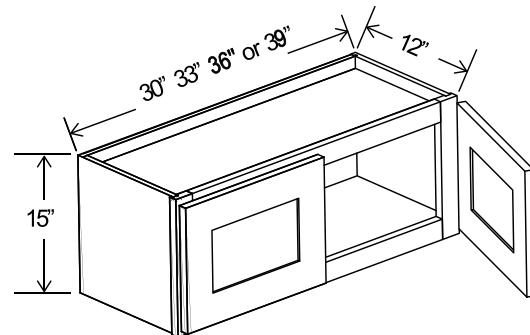

Wall Cabinet Double Doors

15"H

Item Code		W	H	D
W3015	Cabinet	30	15	12
	Door	14 3/4	14	3/4
W3315	Cabinet	33	15	12
	Door	16 1/4	14	3/4
W3615	Cabinet	36	15	12
	Door	17 3/4	14	3/4
W3915*	Cabinet	39	15	12
	Door	19 1/4	14	3/4