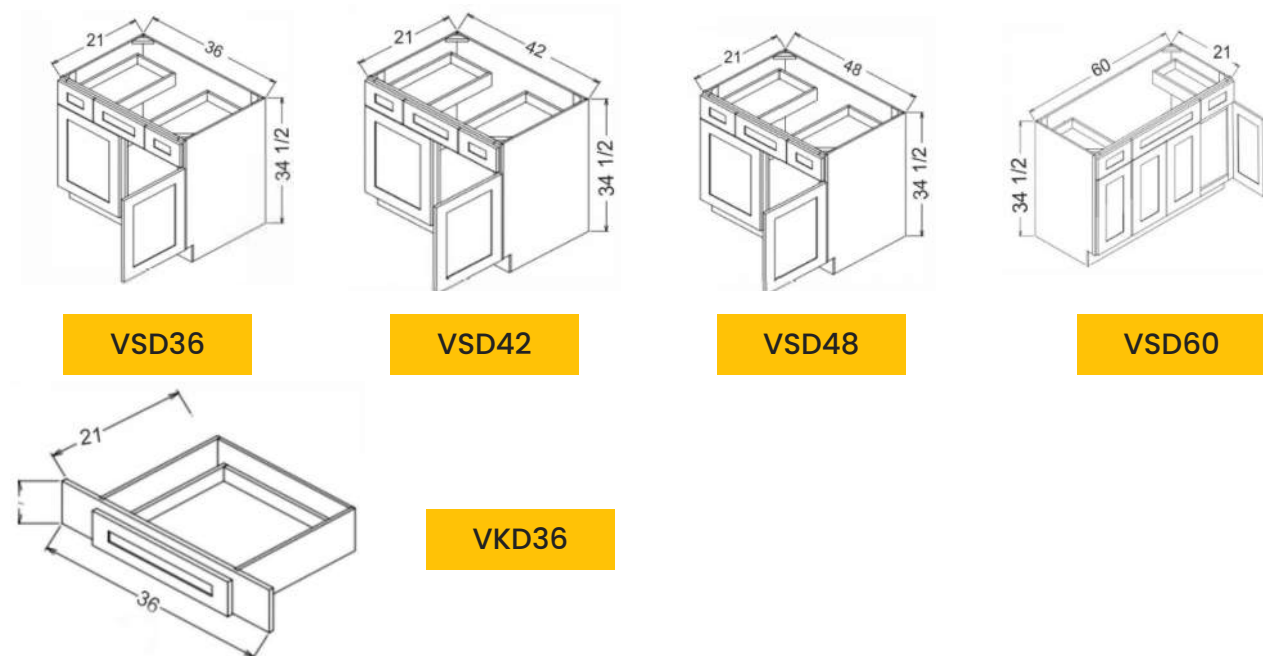

CW
Charleston White

CS
Charleston Saddle

Vanity Cabinet

Vanity Sink Drawer Cabinets

Item	Description	Width	Height	Depth	Qty.	
VSD36	Vanity Sink Drawer Cabinet 36	Cabinet Dimension	36"	14 1/2"	21"	1
		Door Dimension	17 3/4"	22 1/2"	3/4"	2
		Outside Drawer Front	10 1/4"	6 1/4"	3/4"	2
		Center Drawer Front	14 1/2"	6 1/4"	3/4"	1
		Drawer Box	7"	3 3/8"	18"	2
VSD42	Vanity Sink Drawer Cabinet 42	Cabinet Dimension	42"	34 1/2"	21"	1
		Door Dimension	20 3/4"	22 1/2"	3/4"	2
		Outside Drawer Front	11 1/2"	6 1/4"	3/4"	2
		Center Drawer Front	18"	6 1/4"	3/4"	1
		Drawer Box	8 1/4"	3 3/8"	18"	2
VSD48	Vanity Sink Drawer Cabinet 48	Cabinet Dimension	48"	34 1/2"	21"	1
		Door Dimension	23 3/4"	22 1/2"	3/4"	2
		Outside Drawer Front	14 1/2"	6 1/4"	1/4"	2
		Center Drawer Front	18"	6 1/4"	3/4"	1
		Drawer Box	11 1/4"	3 3/8"	18"	2
VKD36	Vanity Knee Drawer 36	Cabinet Dimension	36"	7"	21"	1
		Drawer Front	23 1/2"	6 1/4"	3/4"	1
		Drawer Box	20 1/4"	3 3/8"	18"	1
VSD60	Vanity Sink Drawer Cabinet 60	Cabinet Dimension	60"	34 1/2"	21"	1