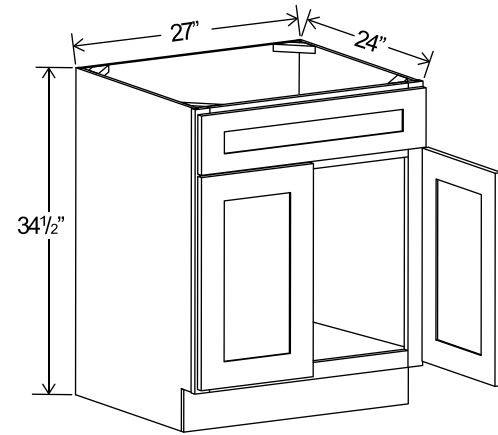

Sink Base

Item Code		W	H	D
SB27	Cabinet	27	34 1/2	24
	Door	13 1/4	22 1/2	3/4
	Drawer	26 1/2	6 1/4	3/4

One dummy drawer