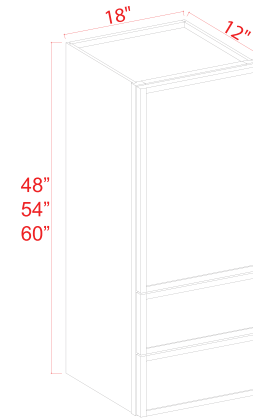

2 adjustable shelves (30"- 36")
3 adjustable shelves (42")
Can be pulled for exact fit

Wall Cabinet With Drawers

Item Code		W	H	D
WD1848	Cabinet	18	48	12
	Door	17 3/4	29 3/4	3/4
	Drawer	17 3/4	8 3/4	3/4
WD1854	Cabinet	18	54	12
	Door	17 3/4	35 3/4	3/4
	Drawer	17 3/4	8 3/4	3/4
WD1860	Cabinet	18	60	12
	Door	17 3/4	41 3/4	3/4
	Drawer	17 3/4	8 3/4	3/4