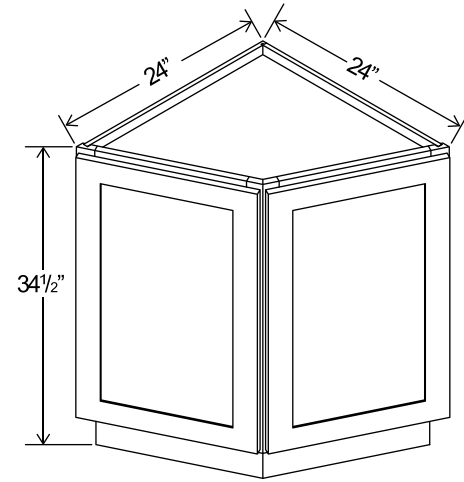

Base End Cabinet

Item Code		W	H	D
BEC24	Cabinet	24	34 1/2	24
	Door	17 5/8	29	3/4