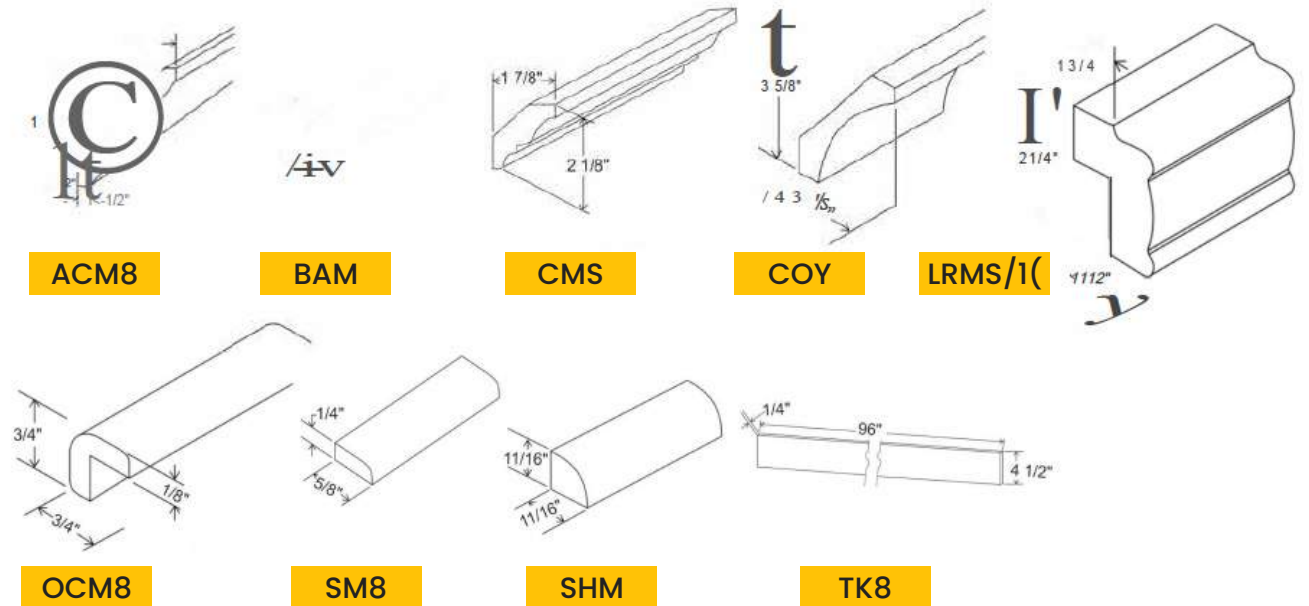

Item	Description	Width	Height	Depth
VSD60	Base Decorative Door Panel	23 1/2"	29"	3/4"
TDEP2496	Tall Decorative Door Panel 24x36	23 1/2"	90 1/2"	3/4"
WDEP30	Wall Decorative Door Panel 30" High	12 3/4"	29"	3/4"
WDEP36	Wall Decorative Door Panel 36" High	12 3/4"	35"	3/4"
WDEP42	Wall Decorative Door Panel 42" High	12 3/4"	41"	3/4"

BDEP

WDEP30
WDEP36
WDEP42

TDEP2496

*Asterisk indicates not available in all cabinet lines

Accessories

Moldings

Item	Description	Length
ACM8	Angle Crown Molding	96"
BAM	Batten Molding	96"
CM8	Crown Molding 2 3/4	96"
COV	Cove Crown Molding	96"
LRM8	Light Rail Molding	96"
OCM8	Outside Corner Molding 3/4	96"
SM8	Scribe Molding 3/4	96"
SHM	Shoe Molding	96"
TK8	Toe Kick	96"