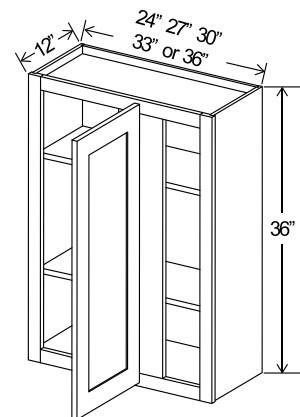

Can be pulled to exact fit

27"W