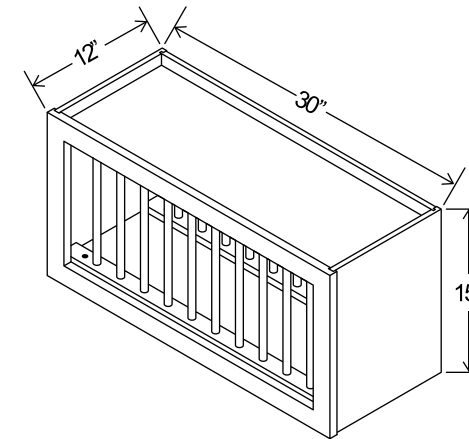

Plate Rack

Item Code		W	H	D
PR3015	Cabinet	30	15	12

10 plate slots