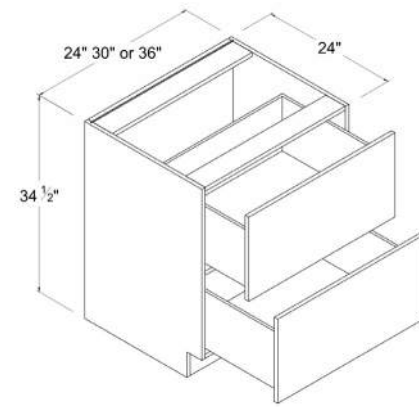

Two Drawer Base

Item Code		W	H	D
2DB24	Cabinet	24	34 1/2	24
	Top Drawer	23 7/8	14 13/16	3/4
	Bottom Drawer	23 7/8	14 13/16	3/4
2DB30	Cabinet	30	34 1/2	24
	Top Drawer	29 7/8	14 13/16	3/4
	Bottom Drawer	29 7/8	14 13/16	3/4
2DB36	Cabinet	36	34 1/2	24
	Top Drawer	35 7/8	14 13/16	3/4
	Bottom Drawer	35 7/8	14 13/16	3/4