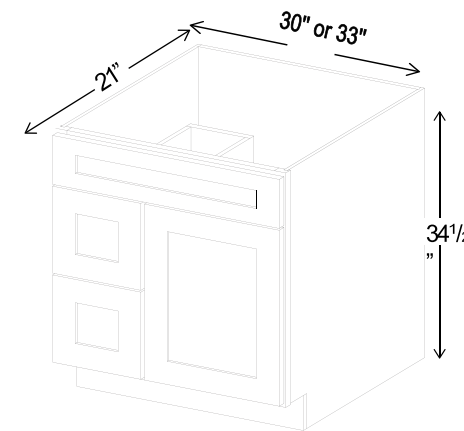

DL: Combo with drawers on left
DR: Combo with drawers on right