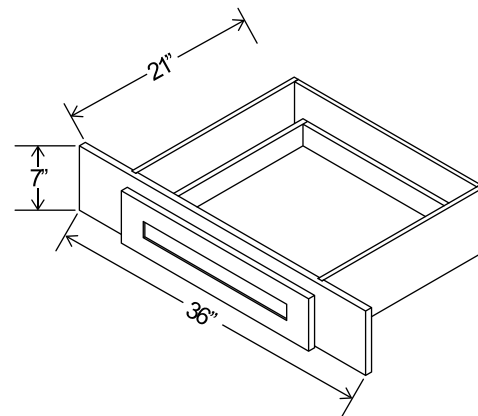

Knee Drawer

Item Code	W	H	D
VKD36