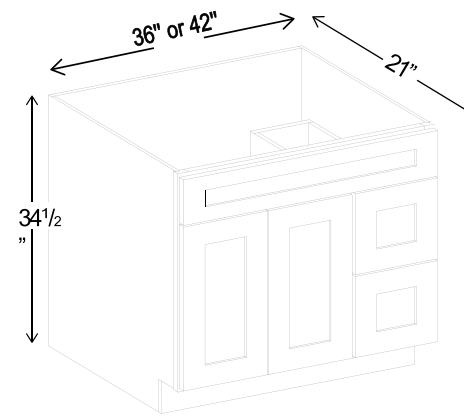

Vanity Combo

Item Code		W	H	D
V36TDL	Cabinet	36	34 1/2	21
	Door	11 3/4	22 1/2	3/4
	False Drawer	35 1/2	6 1/4	3/4
	Bottom Drawer	11 1/2	11 1/8	3/4
V36TDR	Cabinet	36	34 1/2	21
	Door	11 3/4	22 1/2	3/4
	False Drawer	35 1/2	6 1/4	3/4
	Bottom Drawer	11 1/2	11 1/8	3/4
V42TDL*	Cabinet	42	34 1/2	21
	Door	14 3/4	22 1/2	3/4
	False Drawer	41 1/2	6 1/4	3/4
	Bottom Drawer	11 1/2	11 1/8	3/4
V42TDR*	Cabinet	42	34 1/2	21
	Door	14 3/4	22 1/2	3/4
	False Drawer	41 1/2	6 1/4	3/4
	Bottom Drawer	11 1/2	11 1/8	3/4

DL: Combo with drawers on left
DR: Combo with drawers on right