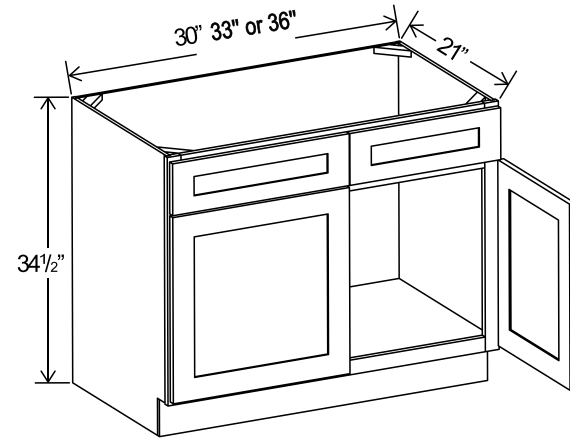

Vanity Sink Base

Item Code		W	H	D
VS30	Cabinet	30	34 1/2	21
	Door	14 3/4	22 1/2	3/4
	False Drawer	14 3/4	6 1/4	3/4
VS33*	Cabinet	33	34 1/2	21
	Door	16 1/4	22 1/2	3/4
	False Drawer	16 1/4	6 1/4	3/4
VS36	Cabinet	36	34 1/2	21
	Door	17 3/4	22 1/2	3/4
	False Drawer	17 3/4	6 1/4	3/4

Two dummy drawers

Vanity Combo

Item Code		W	H	D
V30TDL*	Cabinet	30	34 1/2	21
	Door	17 1/2	22 1/2	3/4
	False Drawer	29 1/2	6 1/4	3/4
	Bottom Drawer	11 1/2	11 1/8	3/4
V30TDR*	Cabinet	30	34 1/2	21
	Door	17 1/2	22 1/2	3/4
	False Drawer	29 1/2	6 1/4	3/4
	Bottom Drawer	11 1/2	11 1/8	3/4
V33TDL*	Cabinet	33	34 1/2	21
	Door	20 1/2	22 1/2	3/4
	False Drawer	32 1/2	6 1/4	3/4
	Bottom Drawer	11 1/2	11 1/8	3/4
V33TDR*	Cabinet	33	34 1/2	21
	Door	20 1/2	22 1/2	3/4
	False Drawer	32 1/2	6 1/4	3/4
	Bottom Drawer	11 1/2	11 1/8	3/4