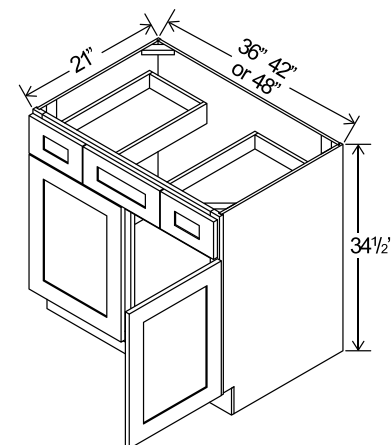

Vanity Combo

Item Code		W	H	D
V3021DL	Cabinet	30	34 1/2	21
	Door	17 1/2	22 1/2	3/4
	False Drawer	17 1/2	6 1/4	3/4
	Top Drawer	11 1/2	6 1/4	3/4
	Bottom Drawer	11 1/2	11 1/8	3/4
V3021DR	Cabinet	30	34 1/2	21
	Door	17 1/2	22 1/2	3/4
	False Drawer	17 1/2	6 1/4	3/4
	Top Drawer	11 1/2	6 1/4	3/4
	Bottom Drawer	11 1/2	11 1/8	3/4

Vanity Combo

Item Code		W	H	D
V3621DL	Cabinet	36	34 1/2	21
	Door	11 3/4	22 1/2	3/4
	False Drawer	23 1/2	6 1/4	3/4
	Top Drawer	11 1/2	6 1/4	3/4
	Bottom Drawer	11 1/2	11 1/8	3/4
V3621DR	Cabinet	36	34 1/2	21
	Door	11 3/4	22 1/2	3/4
	False Drawer	23 1/2	6 1/4	3/4
	Top Drawer	11 1/2	6 1/4	3/4
	Bottom Drawer	11 1/2	11 1/8	3/4

Vanity Combo

Item Code		W	H	D
VSD36	Cabinet	36	34 1/2	21
	Door	17 3/4	22 1/2	3/4
	Small Drawer	10 1/4	6 1/4	3/4
	False Drawer	14 1/2	6 1/4	3/4
VSD42	Cabinet	42	34 1/2	21
	Door	20 3/4	22 1/2	3/4
	Small Drawer	11 1/2	6 1/4	3/4
VSD48	Cabinet	48	34 1/2	21
	Door	23 3/4	22 1/2	3/4
	Small Drawer	14 1/2	6 1/4	3/4
	False Drawer	18	6 1/4	3/4

*Asterisk indicates not available in all cabinet lines

Vanity Combo

Item Code		W	H	D
VDSD42*	Cabinet	42	34 1/2	21
	Door	17 1/2	22 1/2	3/4
	False Drawer	17 1/2	6 1/4	3/4
	Small Drawer	11 1/2	6 1/4	3/4
	Big Drawer	11 1/2	11 1/8	3/4

Vanity Combo

Item Code		W	H	D
VSD48-4DR*	Cabinet	48	34 1/2	21
	Door	11 3/4	22 1/2	3/4
	False Drawer	47 1/2	6 1/4	3/4
	Bottom Drawer	11 1/2	11 1/8	3/4

Vanity Combo

Item Code		W	H	D
VDSD48*	Cabinet	42	34 1/2	21
	Door	11 3/4	22 1/2	3/4
	False Drawer	23 1/2	6 1/4	3/4
	Small Drawer	11 1/2	6 1/4	3/4
	Big Drawer	11 1/2	11 1/8	3/4
VDSD60*	Cabinet	60	34 1/2	21
	Door	17 3/4	22 1/2	3/4
	False Drawer	35 1/2	6 1/4	3/4
	Small Drawer	11 1/2	6 1/4	3/4
	Big Drawer	11 1/2	11 1/8	3/4