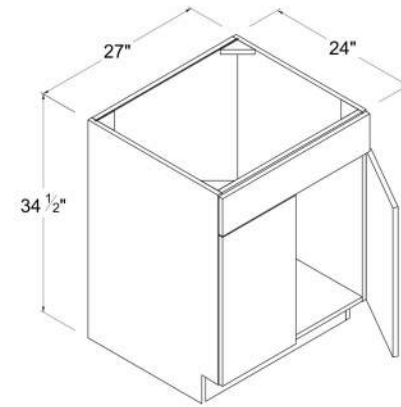

Sink Base

Item Code		W	H	D
SB27	Cabinet	27	34 1/2	24
	Door	13 3/8	23 9/16	3/4
	Drawer	26 7/8	6	3/4