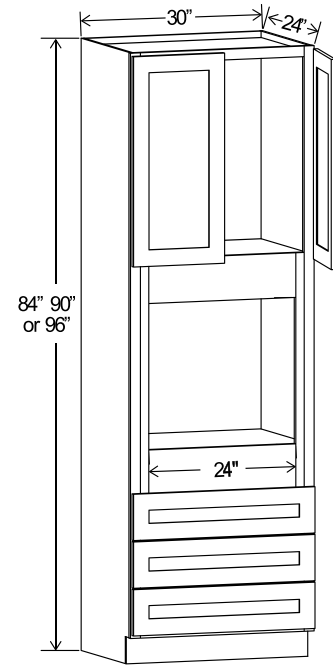

Two adjustable top shelves
Three bottom shelves
Note: Roll out shelf kits available

30"W

Oven Pantry

Item Code		W	H	D
0338424	Cabinet	33	84	24
	Door	16 1/4	17	3/4
	Drawer	32 1/2	7 3/4	3/4
Opening Dimensions: 27 W x 24 3/8 H				
0339024	Cabinet	33	90	24
	Door	16 1/4	23	3/4
	Drawer	32 1/2	7 3/4	3/4
Opening Dimensions: 27 W x 24 3/8 H				
0339624	Cabinet	33	96	24
	Door	16 1/4	29	3/4
	Drawer	32 1/2	7 3/4	3/4
Opening Dimensions: 27 W x 24 3/8 H				

Two doors
One large open shelf
Three bottom drawers
Note: Drawers may be removed to accommodate double ovens.

33"W

Oven Pantry

30"W

Item Code		W	H	D
0308424	Cabinet	30	84	24
	Door	14 3/4	17	3/4
	Drawer	29 1/2	7 3/4	3/4
	Opening Dimensions: 24 W x 24 3/8 H			
0309024	Cabinet	30	90	24
	Door	14 3/4	23	3/4
	Drawer	29 1/2	7 3/4	3/4
	Opening Dimensions: 24 W x 24 3/8 H			
0309624	Cabinet	30	96	24
	Door	14 3/4	29	3/4
	Drawer	29 1/2	7 3/4	3/4
	Opening Dimensions: 24 W x 24 3/8 H			