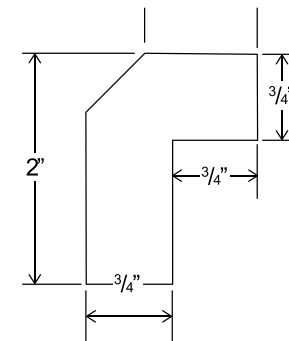

Angle Light Rail Moulding

Item Code	L
ALRM8	96