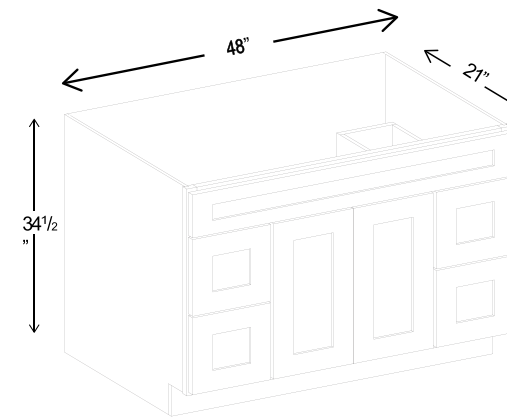

Vanity Combo

Item Code		W	H	D
VSD48-4DR*	Cabinet	48	34 1/2	21
	Door	11 3/4	22 1/2	3/4
	False Drawer	47 1/2	6 1/4	3/4
	Bottom Drawer	11 1/2	11 1/8	3/4