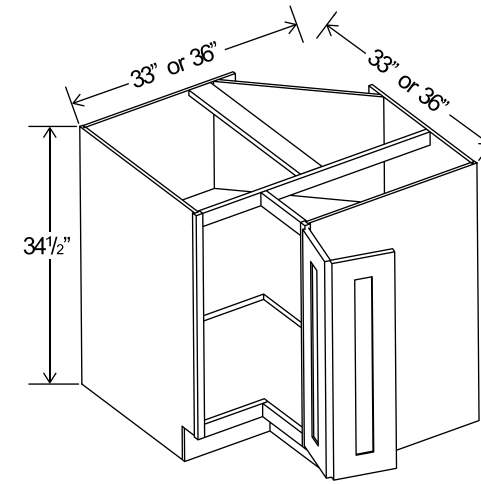

Blind Corner Base Cabinet

Item Code		W	H	D
BBC36	Cabinet	33	34 1/2	24
	Door	11 1/2	22 1/2	3/4
	Drawer	11 1/2	6 1/4	3/4
Install range: 36" - 39"				
BBC39	Cabinet	36	34 1/2	24
	Door	11 1/4	22 1/2	3/4
	Drawer	11 1/4	6 1/4	3/4
Install range: 39" - 42"				
BBC42	Cabinet	39	34 1/3	24
	Door	17 1/2	22 1/2	3/4
	Drawer	17 1/2	6 1/4	3/4
Install range: 42" - 45"				
BBC45*	Cabinet	42	34 1/3	24
	Door	17 1/2	22 1/2	3/4
	Drawer	17 1/2	6 1/4	3/4
Install range: 45" - 48"				

Top View
Blind Base Cabinet
Adj. Base Cabinet
Must use filler (Filler not included)

BBC36 36"-39"
BBC39 39"-42"
BBC42 42"-45"
BBC45 45"-48"

Easy Reach Base Cabinet

Item Code		W	H	D
ERB33	Cabinet	33	34 1/2	24
	Door	7 5/8	29	3/4
ERB36	Cabinet	36	34 1/2	24
	Door	10 5/8	29	3/4

Tray For BBC42 and BBC45

Item Code	W	H	D
Tray-BBC			

Wood Tray/Chrome Tray

Item Code	W	H	D
Wood Tray			
Chrome Tray 33			
Chrome Tray 36			

Add to ERB for Lazy Susan
Wood Tray Doesn't Have a Pole

Microwave Base Cabinet

Item Code		W	H	D
MB30	Cabinet	30	34 1/2	24
	Drawer	29 1/2	10 1/2	3/4
Opening Dimensions: 27"W x 17"H				
MB33	Cabinet	33	34 1/2	24
	Drawer	32 1/2	10 1/2	3/4
Opening Dimensions: 30"W x 17"H				

Base End Shelf

Item Code		W	H	D
BES12	Cabinet	12	34 1/2	24

*Asterisk indicates not available in all cabinet lines