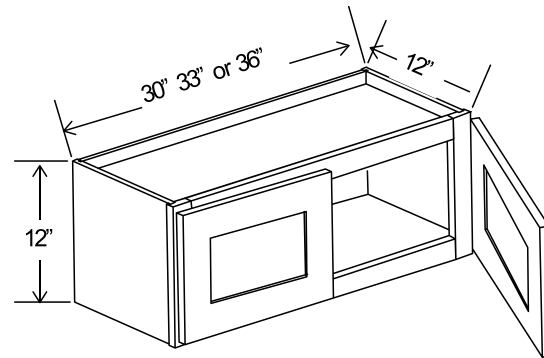

Wall Cabinet Double Doors

12"H

Item Code		W	H	D
W3012	Cabinet	30	30	12
	Door	14 3/4	14 3/4	3/4
W3312	Cabinet	33	33	12
	Door	16 1/4	16 1/4	3/4
W3612	Cabinet	36	36	12
	Door	17 3/4	17 3/4	3/4

21"H