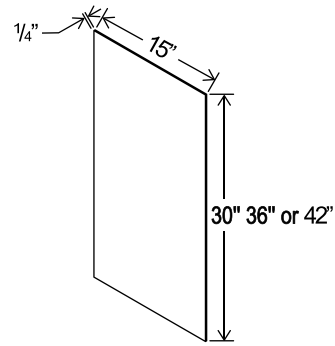

Wall Skin Panel

Item Code	L
WSV30	30
WSV36	36
WSV42	42