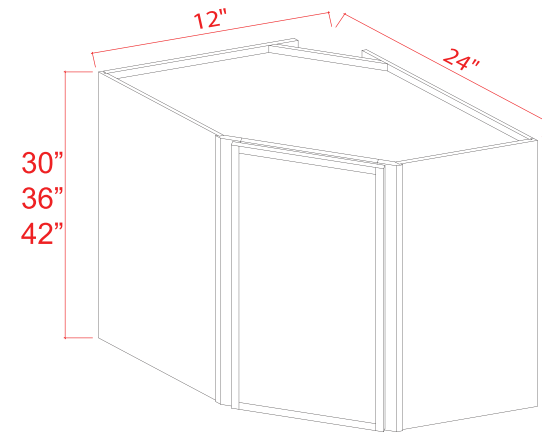

2 adjustable shelves (30"-36")
3 adjustable shelves (42")

Easy Reach Wall Cabinet

Item Code		W	H	D
WER2430	Cabinet	24	30	24
	Door	10 5/8	29 3/4	3/4
WER2436	Cabinet	24	36	24
	Door	10 5/8	35 3/4	3/4
WER2442	Cabinet	24	42	24
	Door	10 5/8	41 3/4	3/4