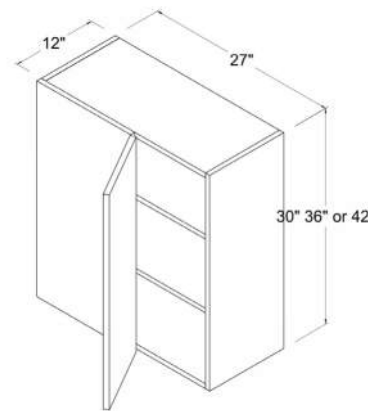

Wall Cabinet Blind Corner Cabinet

27"W

Item Code		W	H	D
WBC2730	Cabinet	27	30	12
	Door	11 7/8	29 7/8	3/4
	Front Panel	15	29 7/8	3/4
WBC2736	Cabinet	27	36	12
	Door	11 7/8	35 7/8	3/4
	Front Panel	15	35 7/8	3/4
WBC2742	Cabinet	27	42	12
	Door	11 7/8	41 7/8	3/4
	Front Panel	15	35 7/8	3/4