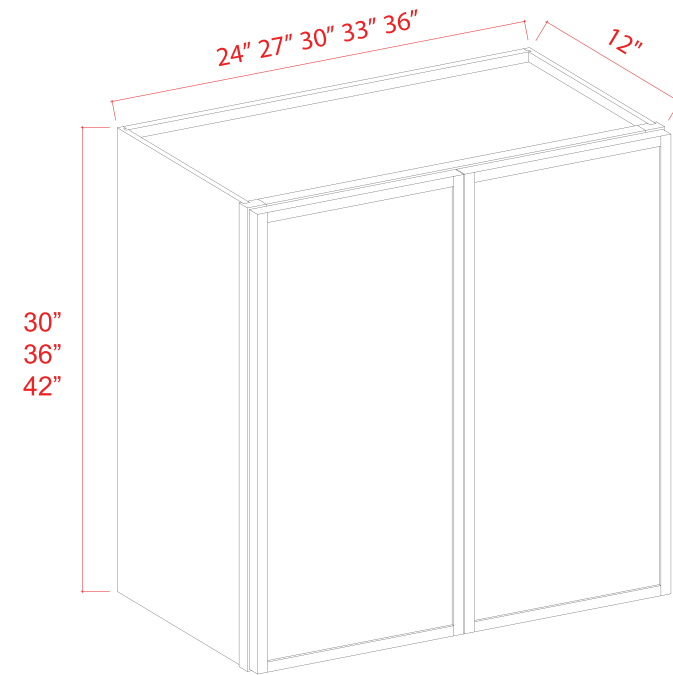

Wall Cabinet Double Door

Item Code		W	H	D
W2430	Cabinet	24	30	12
	Door	11 3/4	29 3/4	3/4
W2436	Cabinet	24	36	12
	Door	11 3/4	35 3/4	3/4
W2442	Cabinet	24	42	12
	Door	11 3/4	41 3/4	3/4
W2730	Cabinet	27	30	12
	Door	13 1/4	29 3/4	3/4
W2736	Cabinet	27	36	12
	Door	13 1/4	35 3/4	3/4
W2742	Cabinet	27	42	12
	Door	13 1/4	41 3/4	3/4
W3030	Cabinet	30	30	12
	Door	14 3/4	29 3/4	3/4
W3036	Cabinet	30	36	12
	Door	14 3/4	35 3/4	3/4
W3042	Cabinet	30	42	12
	Door	14 3/4	41 3/4	3/4
W3330	Cabinet	33	30	12
	Door	17 3/4	29 3/4	3/4
W3336	Cabinet	18	36	12
	Door	17 3/4	35 3/4	3/4
W3342	Cabinet	18	42	12
	Door	17 3/4	41 3/4	3/4
W3630	Cabinet	36	30	12
	Door	17 3/4	29 3/4	3/4
W3636	Cabinet	36	36	12
	Door	17 3/4	35 3/4	3/4
W3642	Cabinet	36	42	12
	Door	17 3/4	41 3/4	3/4
W3930	Cabinet	39	30	12
	Door	19 1/4	29 3/4	3/4