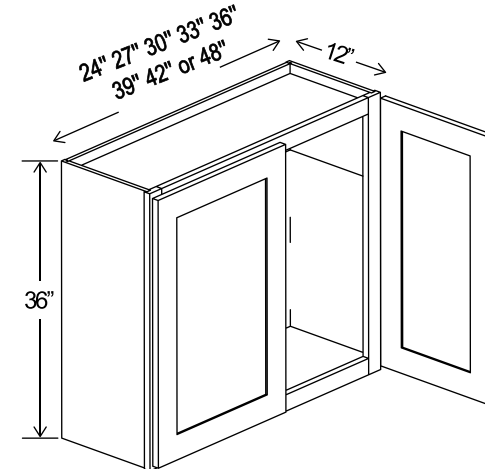

Two adjustable shelves

Wall Cabinet Double Doors

30"H

Item Code		W	H	D
W2430	Cabinet	24	30	12
	Door	11 3/4	29	3/4
W2730	Cabinet	27	30	12
	Door	13 1/4	29	3/4
W3030	Cabinet	30	30	12
	Door	14 3/4	29	3/4
W3330	Cabinet	33	30	12
	Door	16 1/4	29	3/4
W3630	Cabinet	36	30	12
	Door	17 3/4	29	3/4
W3930	Cabinet	39	30	12
	Door	19 1/4	29	3/4
W4230*	Cabinet	42	30	12
	Door	20 3/4	29	3/4
W4830*	Cabinet	48	30	12
	Door	23 3/4	29	3/4