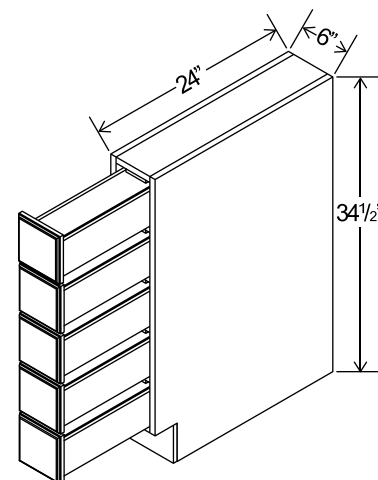

Base Spice Drawer

Item Code		W	H	D
BSDC6	Cabinet	6	34 1/2	24