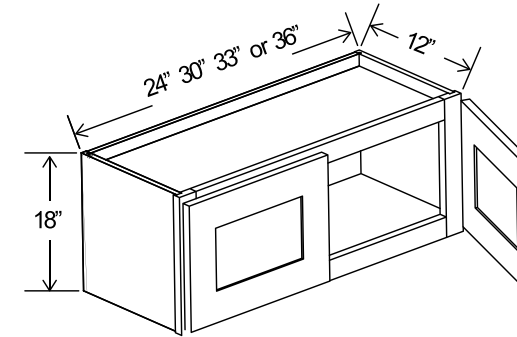

Refrigerator Wall Cabinet

24"H

Item Code		W	H	D
W302424	Cabinet	30	24	24
	Door	14 3/4	23	3/4
W332424	Cabinet	33	24	24
	Door	16 1/4	23	3/4
W362424	Cabinet	36	24	24
	Door	17 3/4	23	3/4
W422424*	Cabinet	42	24	24
	Door	20 3/4	23	3/4

18"H

Wall Cabinet Double Doors

Item Code		W	H	D
W2418	Cabinet	24	18	12
	Door	11 3/4	17	3/4
W3018	Cabinet	30	18	12
	Door	14 3/4	17	3/4
W3318	Cabinet	33	18	12
	Door	16 1/4	17	3/4
W3618	Cabinet	36	18	12
	Door	17 3/4	17	3/4

Wall Cabinet Double Doors

12"H

Item Code		W	H	D
W3012	Cabinet	30	30	12
	Door	14 3/4	14 3/4	3/4
W3312	Cabinet	33	33	12
	Door	16 1/4	16 1/4	3/4
W3612	Cabinet	36	36	12
	Door	17 3/4	17 3/4	3/4

21"H

Wall Cabinet Double Doors

Item Code		W	H	D
W3021	Cabinet	30	21	12
	Door	14 3/4	20	3/4
W3621*	Cabinet	36	21	12
	Door	17 3/4	20	3/4

Wall Cabinet Double Doors

15"H

Item Code		W	H	D
W3015	Cabinet	30	15	12
	Door	14 3/4	14	3/4
W3315	Cabinet	33	15	12
	Door	16 1/4	14	3/4
W3615	Cabinet	36	15	12
	Door	17 3/4	14	3/4
W3915*	Cabinet	39	15	12
	Door	19 1/4	14	3/4

24"H

Wall Cabinet Double Door

Item Code		W	H	D
W2424*	Cabinet	24	24	12
	Door	11 3/4	23	3/4
W3024	Cabinet	30	24	12
	Door	14 3/4	23	3/4
W3324	Cabinet	33	24	12
	Door	16 1/4	23	3/4
W3624	Cabinet	36	24	12
	Door	17 3/4	23	3/4
W3924*	Cabinet	39	24	12
	Door	19 1/4	23	3/4

*Asterisk indicates not available in all cabinet lines