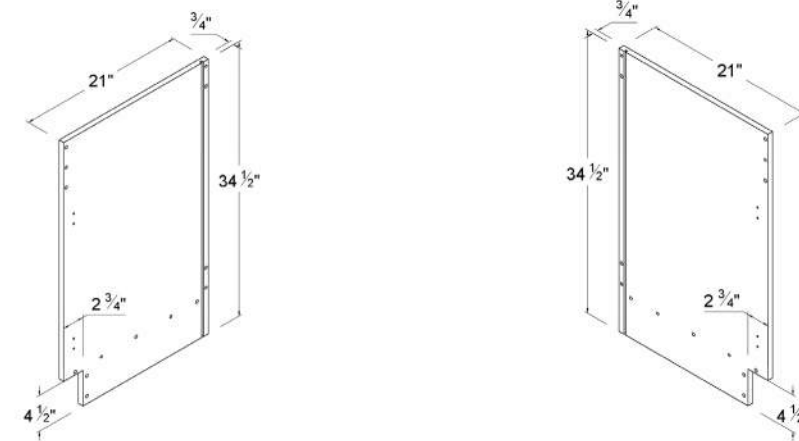

Finished Side Vanity Panel

Item Code

VSPR

VSPL