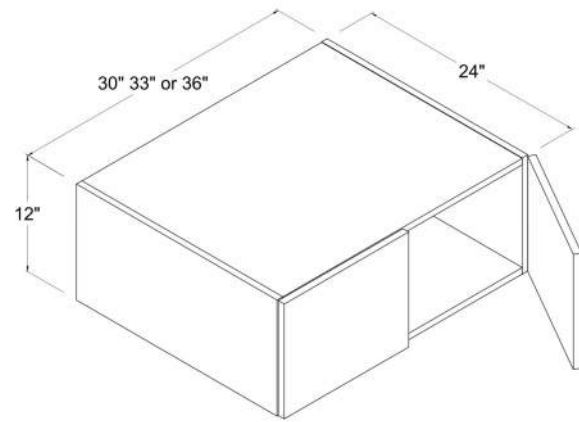

How to Order

To Order:

Specify the 2-letter door style followed by the product number for the cabinet.

Cabinets Lines

Refrigerator Wall Cabinet

12"H

Item Code		W	H	D
W301224	Cabinet	30	12	24
	Door	14 7/8	11 7/8	3/4
W331224	Cabinet	33	12	24
	Door	16 3/8	11 7/8	3/4
W361224	Cabinet	36	12	24
	Door	17 7/8	11 7/8	3/4