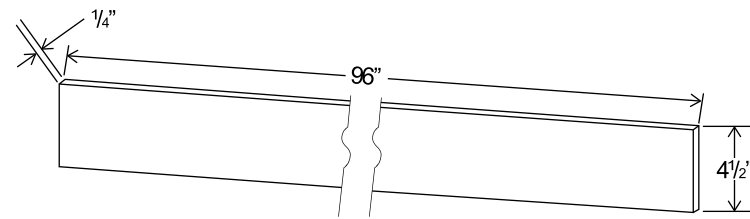

Toe Kick

Item Code	L
TKC	96