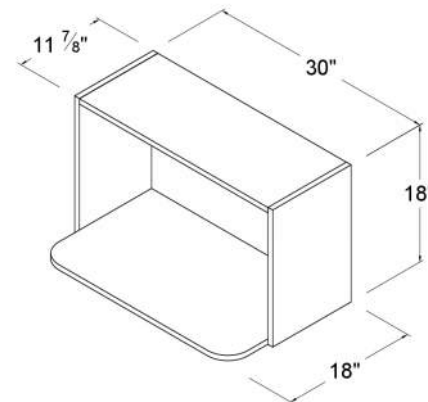

WSP30

Wall Microwave Open Box

Item Code

MOS3018

Finished Side Tall Pantry Panel

Item Code

USPR96

USPL96