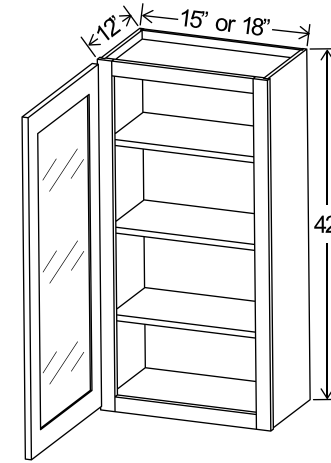

Wall Cabinet Double Glass Doors

30" H

Item Code	W	H	D
W2430GD			
W3030GD			
W3630GD*			

Clear glass included

42" H

Wall Cabinet Single Glass Door

Item Code	W	H	D
W1542GD	Cabinet 15	42	12
	Door 14 1/2	41	3/4
W1842GD	Cabinet 18	42	12
	Door 17 1/2	41	3/4