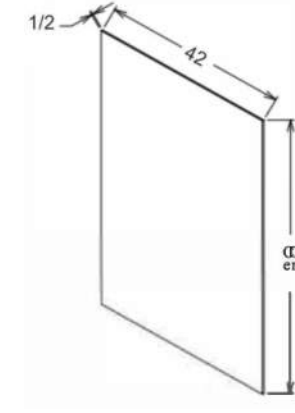

Pantry Cabinets

Oven Cabinets

Item	Description	Width	Height	Depth	Qty.	
03390	Single Oven 33x90x24	Cabinet Dimension	33"	90"	24"	1
		Door Dimension	16 1/4"	23"	3/4"	2
		Drawer Front	32 1/2"	7 3/4"	3/4"	3
		Drawer Box	29 1/4"	5 1/8"	21"	3
		Open Dimension: 27*24 3/8				
03396	Single Oven 33x96x24	Cabinet Dimension	11"	96"	24"	1
		Door Dimension	16 1/4"	29"	3/4"	2
		Drawer Front	1? 1/?"	7 3/4"	3/4"	3
		Drawer Box	29 1/4"	5 1/8"	21"	3
		Open Dimension: 27*24 3/8				

03390
03396

Oven Cabinet face-frame can be modified to fit a second oven unit or microwave unit by removing drawer boxes and pieces of the face-frame.

Accessories

Panels

Item	Description	Width	Height	Depth
S2496	Shelving 24x96 (Finished Edge)	24"	96"	3/4"
FPV4296	Finished Panel Veneer 42x96	42"	96"	1/4"
DWR3	Dishwasher Return End Panel	3"	34 1/2"	24"
REPV2496	Refrigerator Panel 14"x8"	11/2"	96"	24"
REPV3096	Refrigerator End Panel 30x96	11/2"	96"	30"

S2496

FPV4296

DWR3

REPV2496

REPV3096

*Asterisk indicates not available in all cabinet lines