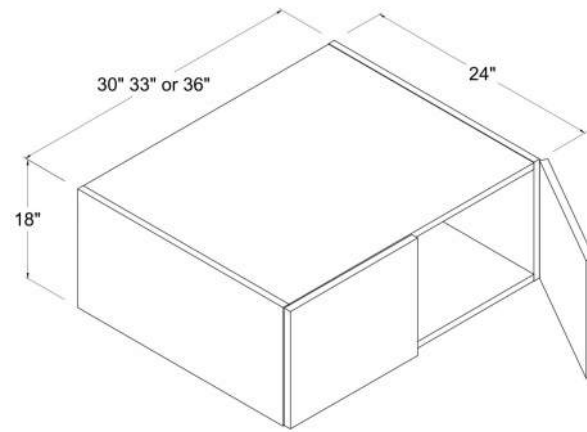

18"H

Item Code		W	H	D
W301824	Cabinet	30	18	24
	Door	14 7/8	17 7/8	3/4
W331824	Cabinet	33	18	24
	Door	16 3/8	17 7/8	3/4
W361824	Cabinet	36	18	24
	Door	17 7/8	17 7/8	3/4

15"H

Wall Cabinet Double Doors

Item Code		W	H	D
W3015	Cabinet	30	15	12
	Door	14 7/8	14 7/8	3/4
W3315	Cabinet	33	15	12
	Door	16 3/8	14 7/8	3/4
W3615	Cabinet	36	15	12
	Door	17 7/8	14 7/8	3/4