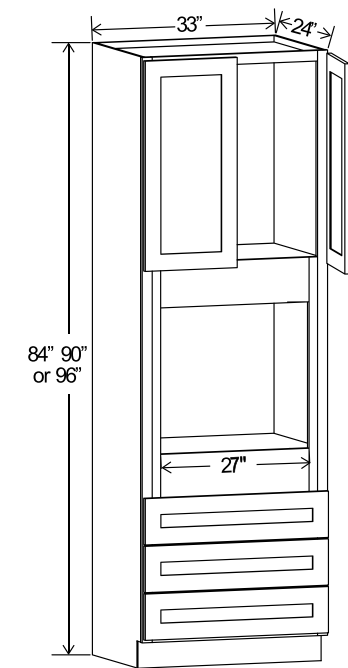

Two adjustable top shelves
Three bottom shelves
Note: Roll out shelf kits available

30"W

Oven Pantry

Item Code		W	H	D
0338424	Cabinet	33	84	24
	Door	16 1/4	17	3/4
	Drawer	32 1/2	7 3/4	3/4
Opening Dimensions: 27 W x 24 3/8 H				
0339024	Cabinet	33	90	24
	Door	16 1/4	23	3/4
	Drawer	32 1/2	7 3/4	3/4
Opening Dimensions: 27 W x 24 3/8 H				
0339624	Cabinet	33	96	24
	Door	16 1/4	29	3/4
	Drawer	32 1/2	7 3/4	3/4
Opening Dimensions: 27 W x 24 3/8 H				