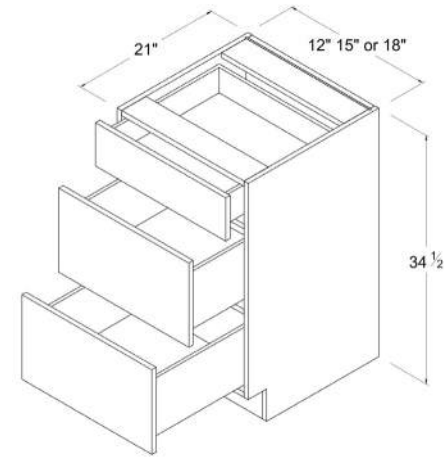

Vanity Drawer Base

Item Code		W	H	D
3VDB12	Cabinet	12	34 1/2	21
	Small Drawer	11 7/8	6	3/4
	Big Drawer	11 7/8	11 3/4	3/4
3VDB15	Cabinet	15	34 1/2	21
	Big Drawer	14 7/8	11 3/4	3/4
3VDB18	Cabinet	18	34 1/2	21
	Small Drawer	17 7/8	6	3/4
	Big Drawer	17 7/8	11 3/4	3/4