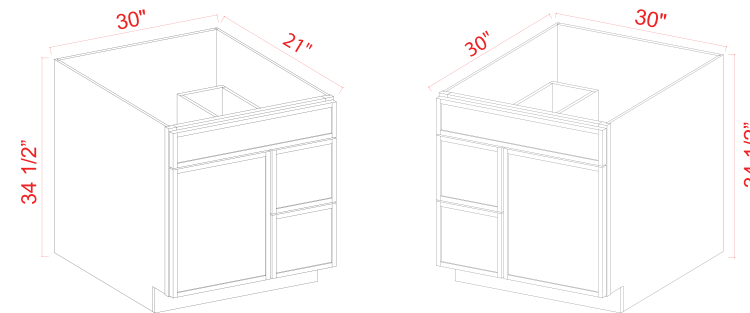

Vanity Combo Cabinet

Item Code		W	H	D
V3021TDL	Cabinet	30	34 1/2	21
	Door	17 3/4	22 3/4	3/4
	Long Drawer	17 3/4	6 1/4	3/4
	Top Drawer	11 3/4	6 1/4	3/4
	Bottom Drawer	11 3/4	11 1/4	3/4
V3021TDR	Cabinet	30	34 1/2	21
	Door	17 3/4	22 3/4	3/4
	Long Drawer	17 3/4	6 1/4	3/4
	Top Drawer	11 3/4	6 1/4	3/4
	Bottom Drawer	11 3/4	11 1/4	3/4