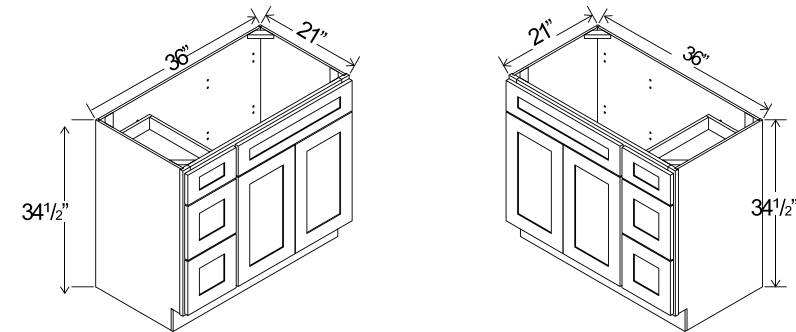

Vanity Combo

Item Code		W	H	D
V3621DL	Cabinet	36	34 1/2	21
	Door	11 3/4	22 1/2	3/4
	False Drawer	23 1/2	6 1/4	3/4
	Top Drawer	11 1/2	6 1/4	3/4
	Bottom Drawer	11 1/2	11 1/8	3/4
V3621DR	Cabinet	36	34 1/2	21
	Door	11 3/4	22 1/2	3/4
	False Drawer	23 1/2	6 1/4	3/4
	Top Drawer	11 1/2	6 1/4	3/4
	Bottom Drawer	11 1/2	11 1/8	3/4

DL: Combo with drawers on left
DR: Combo with drawers on right

Vanity Combo

Item Code		W	H	D
VSD36	Cabinet	36	34 1/2	21
	Door	17 3/4	22 1/2	3/4
	Small Drawer	10 1/4	6 1/4	3/4
	False Drawer	14 1/2	6 1/4	3/4
VSD42	Cabinet	42	34 1/2	21
	Door	20 3/4	22 1/2	3/4
	Small Drawer	11 1/2	6 1/4	3/4
VSD48	Cabinet	48	34 1/2	21
	Door	23 3/4	22 1/2	3/4
	Small Drawer	14 1/2	6 1/4	3/4
	False Drawer	18	6 1/4	3/4