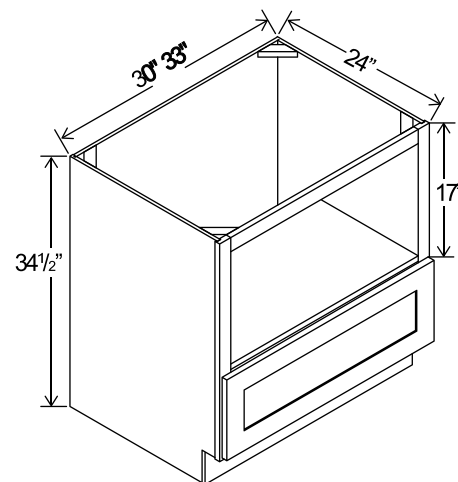

Item Code		W	H	D
MB30	Cabinet	30	34 1/2	24
	Drawer	29 1/2	10 1/2	3/4
Opening Dimensions: 27"W x 17"H				
MB33	Cabinet	33	34 1/2	24
	Drawer	32 1/2	10 1/2	3/4
Opening Dimensions: 30"W x 17"H				

Base End Shelf