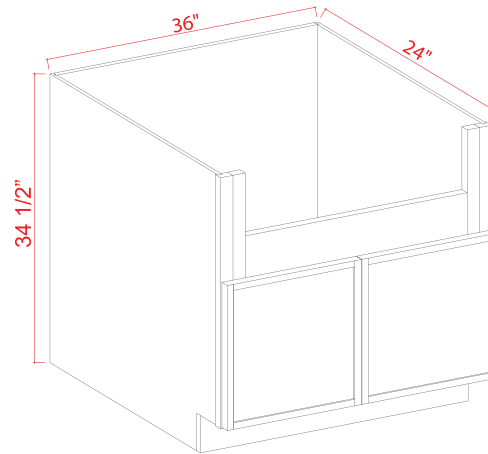

Farm Sink Base

Item Code		W	H	D
FSB36	Cabinet	36	34 1/2	24
	Door	17 3/4	17 1/4	3/4
	Sink trimout: 30" W x 7 1/2"- 9" H