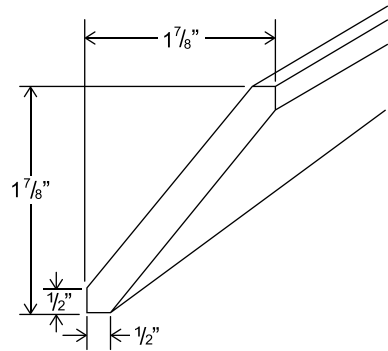

Angle Crown Moulding

Item Code	L
ACM8	96