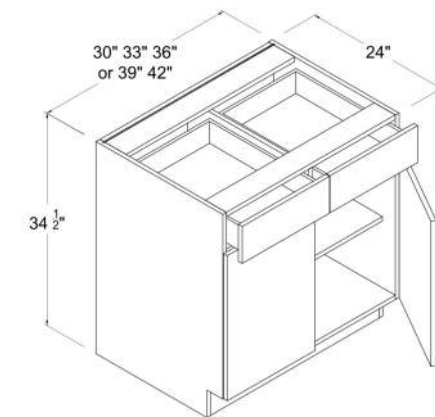

Base Cabinet Double Doors

Item Code		W	H	D
B30	Cabinet	30	34 1/2	24
	Door	14 7/8	23 9/16	3/4
	Drawer	14 7/8	6	3/4
B33	Cabinet	33	34 1/2	24
	Door	16 3/8	23 9/16	3/4
B36	Cabinet	36	34 1/2	24
	Door	17 7/8	23 9/16	3/4
B39	Cabinet	39	34 1/2	24
	Door	19 3/8	23 9/16	3/4
B42	Cabinet	42	34 1/2	24
	Door	20 7/8	23 9/16	3/4
	Drawer	20 7/8	6	3/4