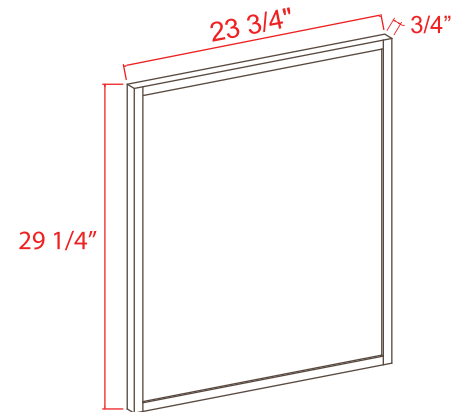

Base Decorative Door Panel

Item Code	L
BDEP	29 1/4*