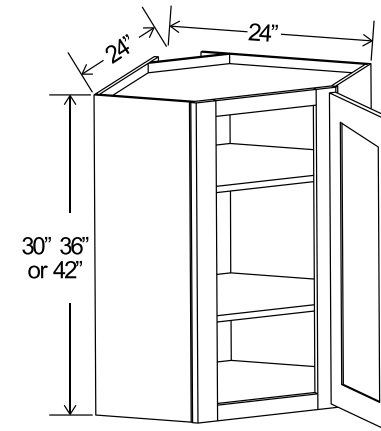

Can be pulled to exact fit

24"W

Diagonal Corner Wall Single Door

Item Code		W	H	D
DCW2430	Cabinet	24	30	12
	Door	15 1/4	29	3/4
DCW2436	Cabinet	24	36	12
	Door	15 1/4	35	3/4
DCW2442	Cabinet	24	42	12
	Door	15 1/4	41	3/4