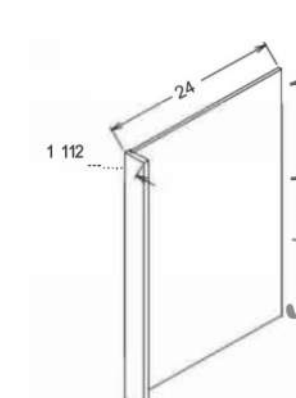

Pantry Cabinets

Oven Cabinets

Item	Description	Width	Height	Depth	Qty.	
03390	Single Oven 33x90x24	Cabinet Dimension	33"	90"	24"	1
		Door Dimension	16 1/4"	23"	3/4"	2
		Drawer Front	32 1/2"	7 3/4"	3/4"	3
		Drawer Box	29 1/4"	5 1/8"	21"	3
		Open Dimension: 27*24 3/8				
03396	Single Oven 33x96x24	Cabinet Dimension	11"	96"	24"	1
		Door Dimension	16 1/4"	29"	3/4"	2
		Drawer Front	1? 1/?"	7 3/4"	3/4"	3
		Drawer Box	29 1/4"	5 1/8"	21"	3
		Open Dimension: 27*24 3/8				

03390
03396

Oven Cabinet face-frame can be modified to fit a second oven unit or microwave unit by removing drawer boxes and pieces of the face-frame.

Accessories

Panels

Item	Description	Width	Height	Depth
S2496	Shelving 24x96 (Finished Edge)	24"	96"	3/4"
FPV4296	Finished Panel Veneer 42x96	42"	96"	1/4"
DWR3	Dishwasher Return End Panel	3"	34 1/2"	24"
REPV2496	Refrigerator Panel 14"x8"	11/2"	96"	24"
REPV3096	Refrigerator End Panel 30x96	11/2"	96"	30"

S2496

FPV4296

DWR3

REPV2496

REPV3096

*Asterisk indicates not available in all cabinet lines