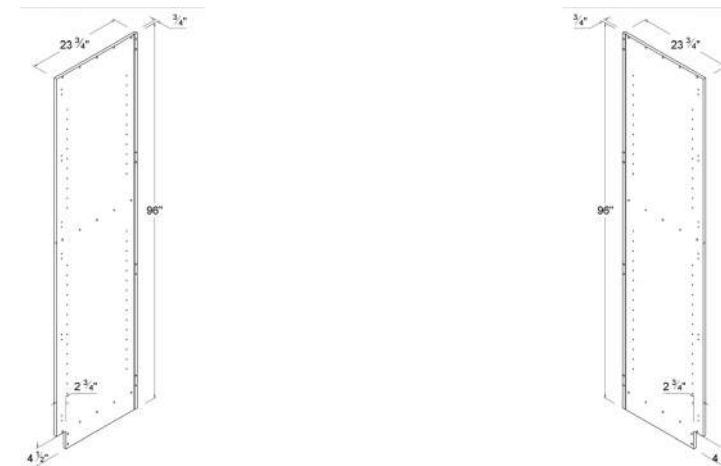

WSP30

Wall Microwave Open Box

Item Code

MOS3018

Finished Side Tall Pantry Panel

Item Code

USPR96

USPL96