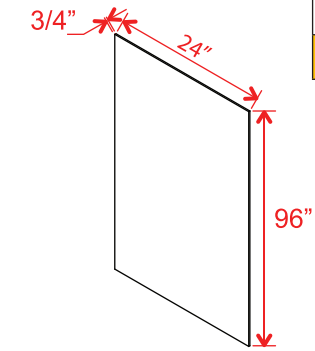

Shelf Board

Item Code	L
S2496	96

Banded on both edges
Finished on all 4 sides
Color to match cabinet

*Asterisk indicates not available in all cabinet lines