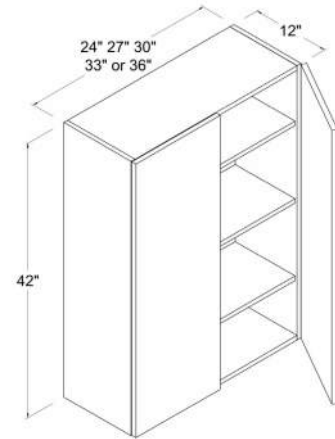

Wall Cabinet Double Doors

42"H

Item Code		W	H	D
W2442	Cabinet	24	42	12
	Door	11 7/8	41 7/8	3/4
W2742	Cabinet	27	42	12
	Door	13 3/8	41 7/8	3/4
W3042	Cabinet	30	42	12
	Door	14 7/8	41 7/8	3/4
W3342	Cabinet	33	42	12
	Door	16 3/8	41 7/8	3/4
W3642	Cabinet	36	42	12
	Door	17 7/8	41 7/8	3/4