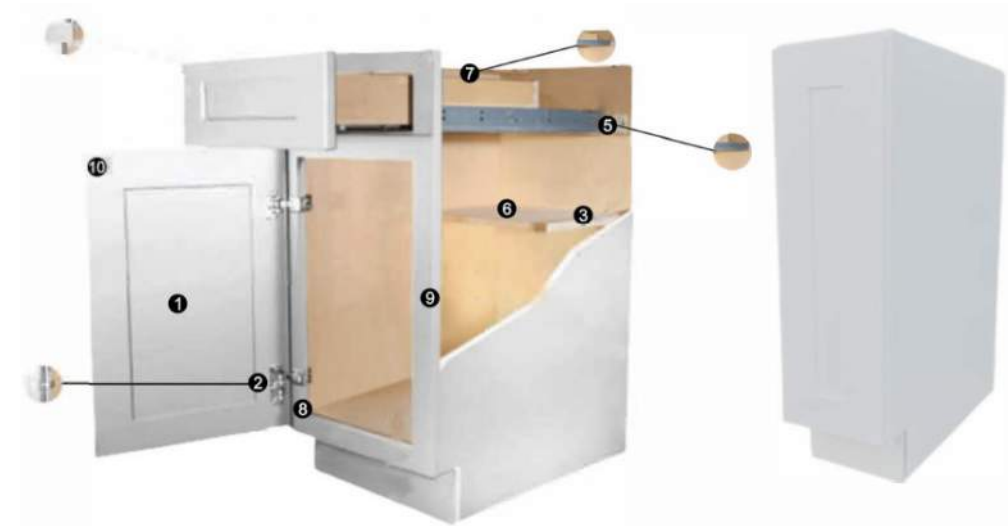

Cabinet Construction

- | | | |
|---|---|--|
| 1. Full overlay panel, 3/4 inch thick solid wood | 4. Dovetail drawers with solid wood on all sides, full extension | 7. Bracket reinforcements for base cabinet |
| 2. 6-way adjustable European-style hinges with soft-close feature | 5. Concealed Under-mount full extension drawer glides with soft-close feature | 8. Double-doweled face frame joint |
| 3. Shelving is 3/4 inch thick cabinet-grade plywood with front edge banding | 6. 1/2 inch cabinet-grade plywood box, UV coated natural plywood on interior | 9. Hardwood face frame |
| | | 10. Door bumpers |