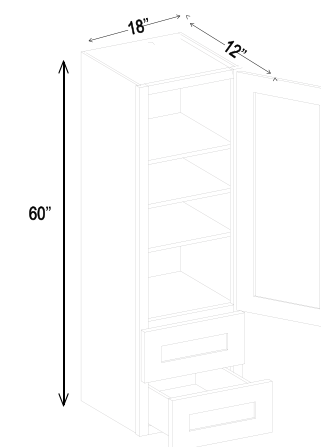

Wall Tower Cabinet

Item Code		W	H	D
W2D1860*	Cabinet	18	60	12
	Door	17 1/2	41	3/4
	Drawer	17 1/2	8 3/4	3/4

Wall Cabinets

Wall Cabinets

*Asterisk indicates not available in all cabinet lines