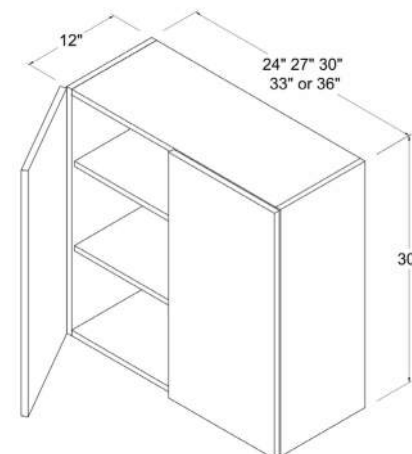

Wall Cabinet Double Doors

30"H

Item Code		W	H	D
W2430	Cabinet	24	30	12
	Door	11 7/8	29 7/8	3/4
W2730	Cabinet	27	30	12
	Door	13 3/8	29 7/8	3/4
W3030	Cabinet	30	30	12
	Door	14 7/8	29 7/8	3/4
W3330	Cabinet	33	30	12
	Door	16 3/8	29 7/8	3/4
W3630	Cabinet	36	30	12
	Door	17 7/8	29 7/8	3/4