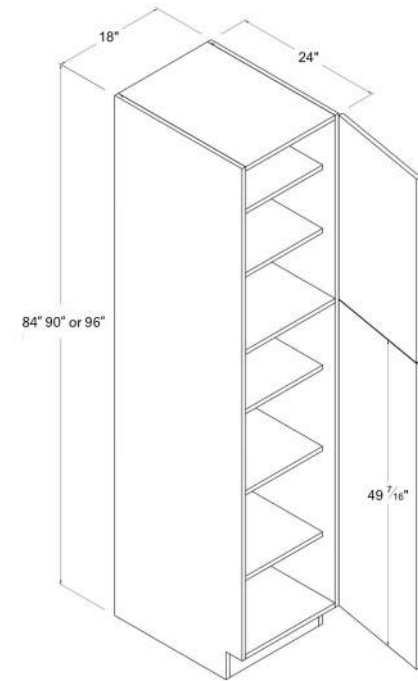

Utility Pantry

18"W

Item Code		W	H	D
U188424	Cabinet	18	84	24
	Top Door	17 7/8	29 7/8	3/4
	Bottom Door	17 7/8	49 7/16	3/4
U189024	Cabinet	18	90	24
	Top Door	17 7/8	35 7/8	3/4
	Bottom Door	17 7/8	49 7/16	3/4
U189624	Cabinet	18	96	24
	Top Door	17 7/8	41 7/8	3/4
	Bottom Door	17 7/8	49 7/16	3/4

24"W

Utility Pantry

Item Code		W	H	D
U248424	Cabinet	24	84	24
	Top Door	11 7/8	29 7/8	3/4
	Bottom Door	11 7/8	49 7/16	3/4
U249024	Cabinet	24	90	24
	Top Door	11 7/8	35 7/8	3/4
	Bottom Door	11 7/8	49 7/16	3/4
U249624	Cabinet	24	96	24
	Top Door	11 7/8	41 7/8	3/4
	Bottom Door	11 7/8	49 7/16	3/4