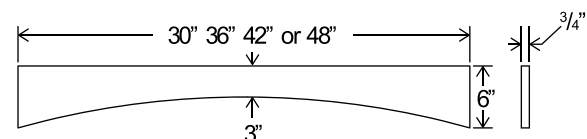

Fluted Decorative Leg

Item Code
FLDL

Square Decorative Leg

Item Code
SLDL

Arched Valance

Item Code
VA30
VA36
VA42
VA48

Frameless Cabinet Specifications

*Asterisk indicates not available in all cabinet lines