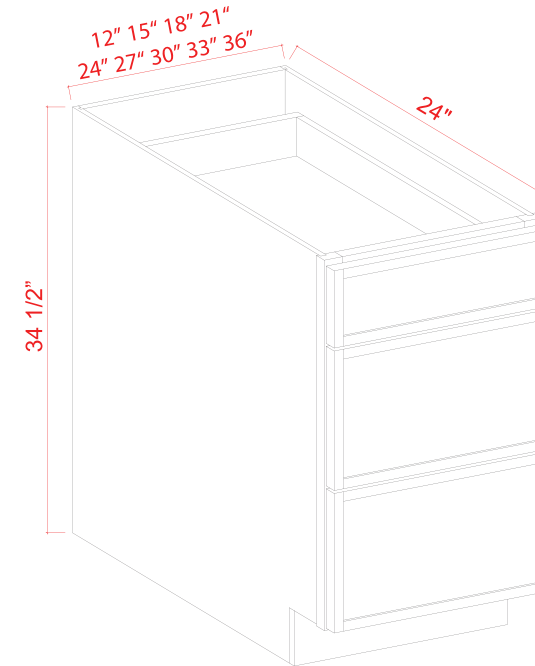

Base Cabinet 3 Drawers

Item Code		W	H	D
3DB12	Cabinet	12	34 1/2	24
	Top Drawer	11 3/4	6 1/4	3/4
	Bottom Drawer	11 3/4	11 1/4	3/4
3DB15	Cabinet	15	34 1/2	24
	Top Drawer	14 3/4	6 1/4	3/4
	Bottom Drawer	14 3/4	11 1/4	3/4
3DB18	Cabinet	18	34 1/2	24
	Top Drawer	17 3/4	6 1/4	3/4
	Bottom Drawer	17 3/4	11 1/4	3/4
3DB21	Cabinet	21	34 1/2	24
	Top Drawer	20 3/4	6 1/4	3/4
	Bottom Drawer	20 3/4	11 1/4	3/4
3DB24	Cabinet	24	34 1/2	24
	Top Drawer	23 3/4	6 1/4	3/4
	Bottom Drawer	23 3/4	11 1/4	3/4
3DB27	Cabinet	27	34 1/2	24
	Top Drawer	26 3/4	6 1/4	3/4
	Bottom Drawer	26 3/4	11 1/4	3/4
3DB30	Cabinet	30	34 1/2	24
	Top Drawer	29 3/4	6 1/4	3/4
	Bottom Drawer	29 3/4	11 1/4	3/4
3DB33	Cabinet	12	34 1/2	24
	Top Drawer	11 3/4	6 1/4	3/4
	Bottom Drawer	11 3/4	11 1/4	3/4
3DB36	Cabinet	36	34 1/2	24
	Top Drawer	35 3/4	6 1/4	3/4
	Bottom Drawer	35 3/4	11 1/4	3/4