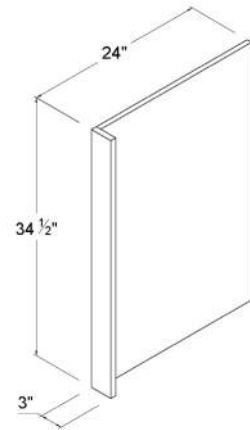

Dishwasher Panel

Item Code
DWR3