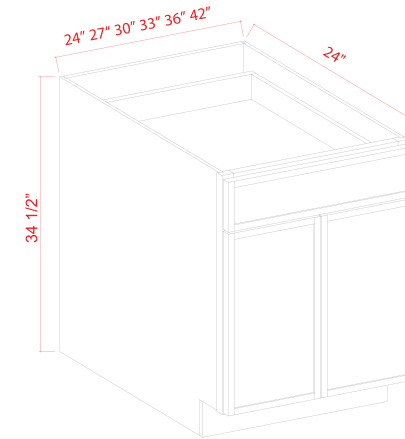

1 Drawer, 1 Adjustable Shelf (24", 27")
2 Drawers, 2 Adjustable Shelves (30", 33", 36", 42")

Base Cabinet Full High Single Door

Item Code		W	H	D
BFH09	Cabinet	9	34 1/2	24
	Door	8 3/4	29 1/4	3/4
BFH12	Cabinet	12	34 1/2	24
	Door	11 3/4	29 1/4	3/4
BFH15	Cabinet	15	34 1/2	24
	Door	14 3/4	29 1/4	3/4
BFH18	Cabinet	18	34 1/2	24
	Door	17 3/4	29 1/4	3/4
BFH21	Cabinet	21	34 1/2	24
	Door	20 3/4	29 1/4	3/4