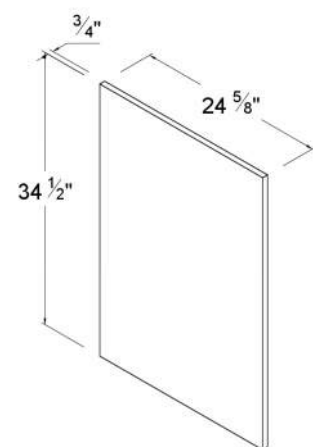

Base Decorative End Panel

Item Code
BDEP