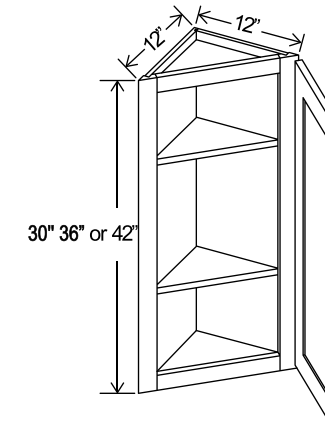

Angle Wall Cabinet

Item Code		W	H	D
AW1230	Cabinet	12	30	12
	Door	15 5/8	29	3/4
AW1236	Cabinet	12	36	12
	Door	15 5/8	35	3/4
AW1242	Cabinet	12	42	12
	Door	15 5/8	41	3/4