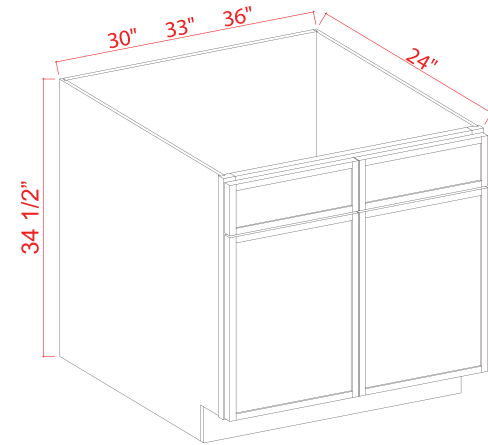

Sink Base

Item Code		W	H	D
SB30	Cabinet	30	34 1/2	24
	Door	14 3/4	22 3/4	3/4
	Drawer	14 3/4	6 1/4	3/4
SB33	Cabinet	33	34 1/2	24
	Door	16 1/4	22 3/4	3/4
	Drawer	16 1/4	6 1/4	3/4
SB36	Cabinet	36	34 1/2	24
	Door	17 3/4	22 3/4	3/4
	Drawer	17 3/4	6 1/4	3/4

Two Dummy Drawers