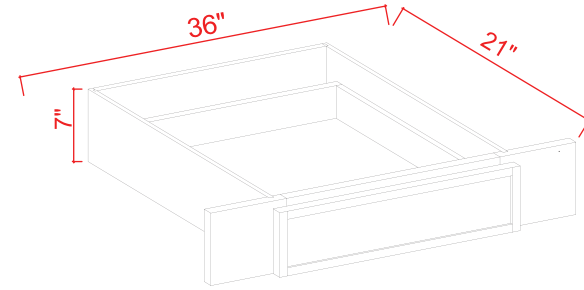

V3021TDL: 30" Combo w Drawers Left
V3021TDR: 30" Combo w Drawers Right

Accessories & Mouldings

Roll Out Tray

Item Code
RS18
RS21
RS24
RS27
RS30
RS33
RS36

Natural finish. Side mount only.
Full extension, not self-closing