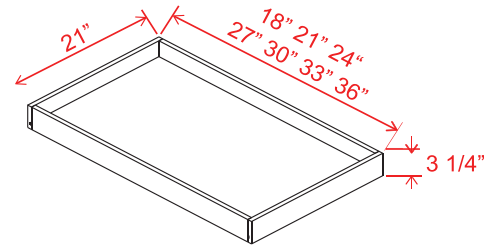

V3021TDL: 30" Combo w Drawers Left
V3021TDR: 30" Combo w Drawers Right

Accessories & Mouldings

Roll Out Tray

Item Code
RS18
RS21
RS24
RS27
RS30
RS33
RS36

Natural finish. Side mount only.
Full extension, not self-closing