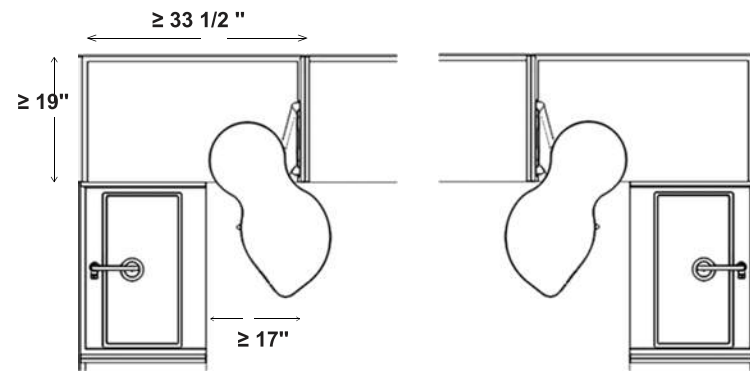

Tray For BBC42 and BBC45

Item Code	W	H	D
Tray-BBC