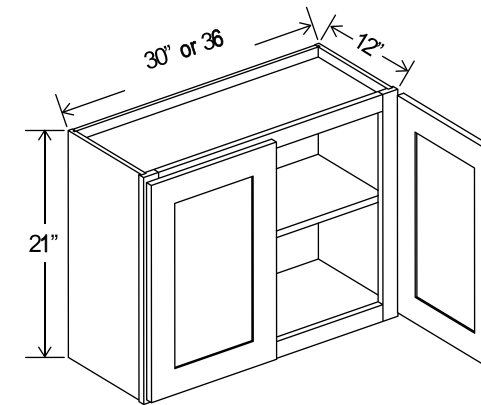

Wall Cabinet Double Doors

Item Code		W	H	D
W3021	Cabinet	30	21	12
	Door	14 3/4	20	3/4
W3621*	Cabinet	36	21	12
	Door	17 3/4	20	3/4