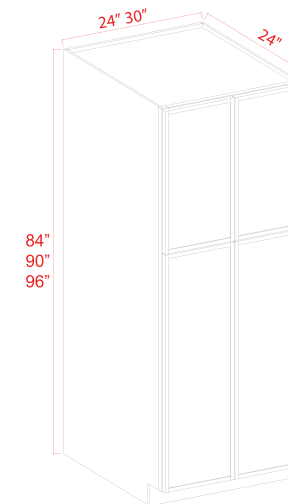

Four Doors
Two Adjustable Top Shelves
Three Bottom Shelves
Note: Roll Out Shelf Kits Available