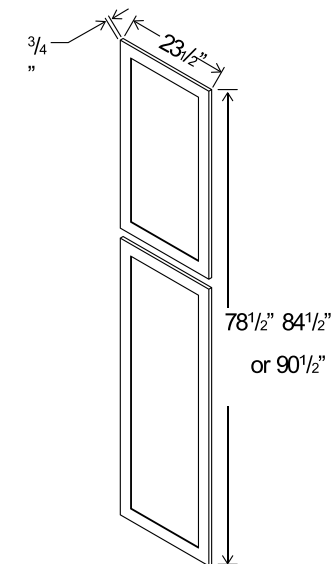

Refrigerator End Panel

Item Code	L
REPV2496	96
REPV2796	96

Tall Decorative Door Panel

Item Code	L
TDEP2484	78 1/2
TDEP2490	84 1/2
TDEP2496	90 1/2

*Asterisk indicates not available in all cabinet lines