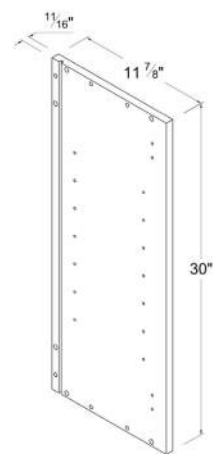

WSP30

Wall Microwave Open Box

Item Code

MOS3018

Finished Side Tall Pantry Panel

Item Code

USPR96

USPL96