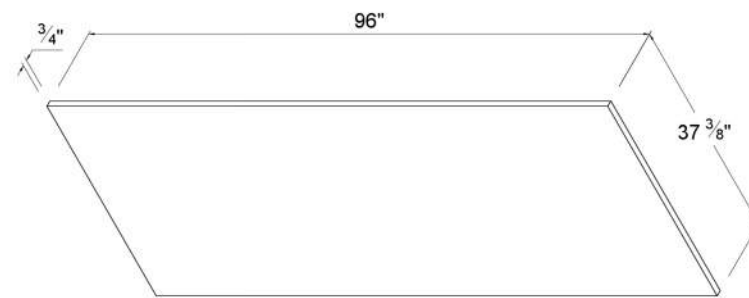

Finished Panel

Item Code
FPL3796