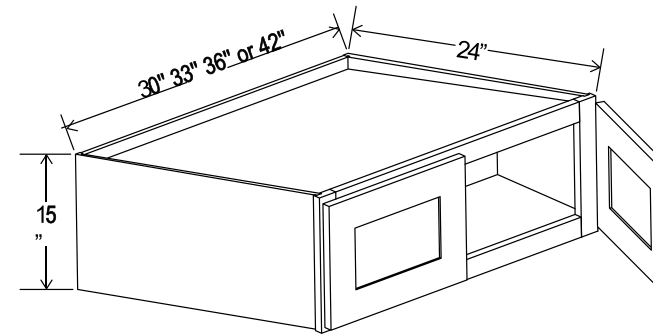

Diagonal Corner Wall Glass Door

27"W

Item Code		W	H	D
DCW2712GD	Cabinet	24	12	15
	Door	15 1/4	11	3/4

Clear glass included

Diagonal Corner Wall Glass Door

24"W

Item Code		W	H	D
DCW2430GD	Cabinet	24	30	12
	Door	15 1/4	29	3/4
DCW2436GD	Cabinet	24	36	12
	Door	15 1/4	35	3/4
DCW2442GD	Cabinet	24	42	12
	Door	15 1/4	41	3/4

Clear glass included

Refrigerator Wall Cabinet

12"H

Item Code		W	H	D
W301224	Cabinet	30	12	24
	Door	14 3/4	11	3/4
W301224	Cabinet	33	12	24
	Door	16 1/4	11	3/4
W361224	Cabinet	36	12	24
	Door	17 3/4	11	3/4
W421224*	Cabinet	42	12	24
	Door	20 3/4	11	3/4

15"H

Refrigerator Wall Cabinet

Item Code		W	H	D
W301524	Cabinet	30	15	24
	Door	14 3/4	14	3/4
W331524	Cabinet	33	15	24
	Door	16 1/4	14	3/4
W361524	Cabinet	36	15	24
	Door	17 3/4	14	3/4
W421524*	Cabinet	42	15	24
	Door	20 3/4	14	3/4

18"H

Refrigerator Wall Cabinet

Item Code		W	H	D
W301824	Cabinet	30	18	24
	Door	14 3/4	17	3/4
W331824	Cabinet	33	18	24
	Door	16 1/4	17	3/4
W361824	Cabinet	36	18	24
	Door	17 3/4	17	3/4
W421824*	Cabinet	42	18	24
	Door	20 3/4	17	3/4

21"H

Refrigerator Wall Cabinet

Item Code		W	H	D
W362124*	Cabinet	36	21	24
	Door	17 3/4	20	3/4
W362124*	Cabinet	42	21	24
	Door	20 3/4	20	3/4

Wall Cabinets

Wall Cabinets

*Asterisk indicates not available in all cabinet lines