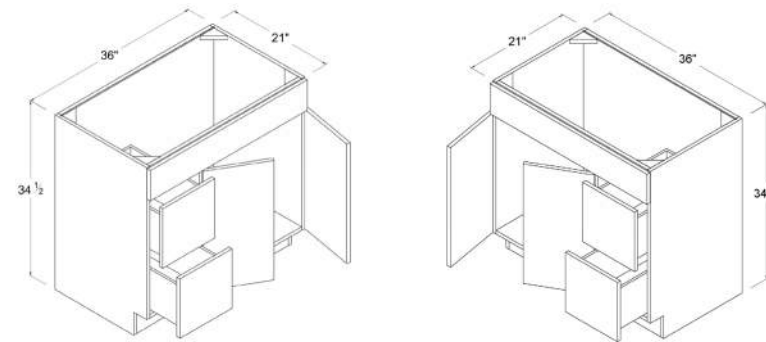

Vanity Combo

Item Code		W	H	D
V36TDL	Cabinet	36	34 1/2	21
	Door	11 7/8	23 9/16	3/4
	False Drawer	35 7/8	6	3/4
	Bottom Drawer	11 7/8	11 3/4	3/4
	Cabinet	36	34 1/2	21
V36TDR	Door	11 7/8	23 9/16	3/4
	False Drawer	35 7/8	6	3/4
	Bottom Drawer	11 7/8	11 3/4	3/4
	Small Drawer	11 1/2	6 1/4	3/4
	Big Drawer	11 1/2	11 1/8	3/4