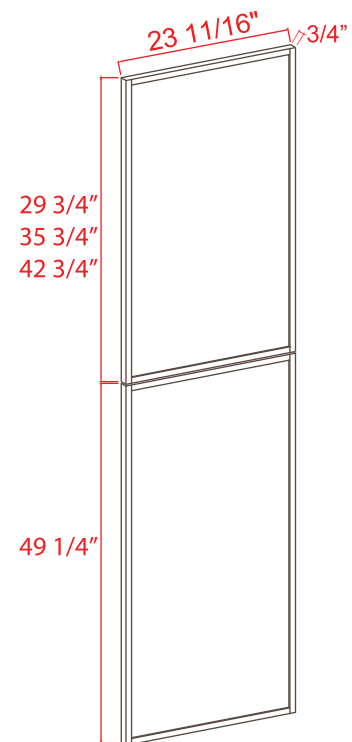

Tall Decorative Door Panel

Item Code	L
TDEP2484	79
TDEP2490	85
TDEP2496	91