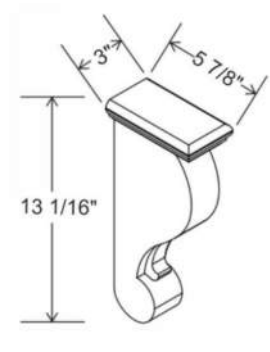

Accessories

Other Accessories

Item	Description	Width	Height	Depth	Qty.
CB9	Corbel 9x9	3	9	9	1
CBT	Corbel Traditional	3	13 1/16	5 7/8	1

CBT

Accessories

Base Cabinet Doors

29"H for
B09F

22 1/2"H for
All Other
Base Cabinets

Item
B09FDOOR
B12DOOR
BIS DOOR
B18 DOOR
B21DOOR
B24DOOR
B27DOOR
B30DOOR
B33 DOOR
B36DOOR
B39DOOR
B42DOOR
B45DOOR

Wall Cabinet Doors

11", 17"
23", 29"
35" or 41"H
depending on
the height of
the cabinet

Item
W0930 to W3930 DOORS
W0936 to W4836 DOORS
W0942 to W3642 DOORS
W3012 to W3612 DOORS
W3018 to W3618 DOORS
W2424 to W3624 DOORS