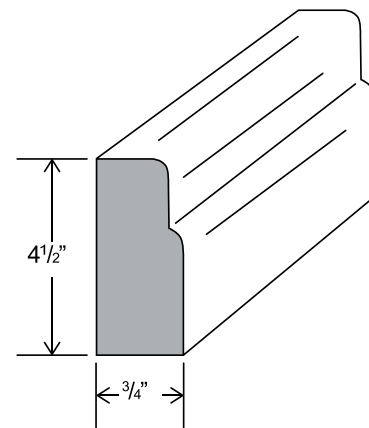

Furniture Base

Item Code	L
FBM	96