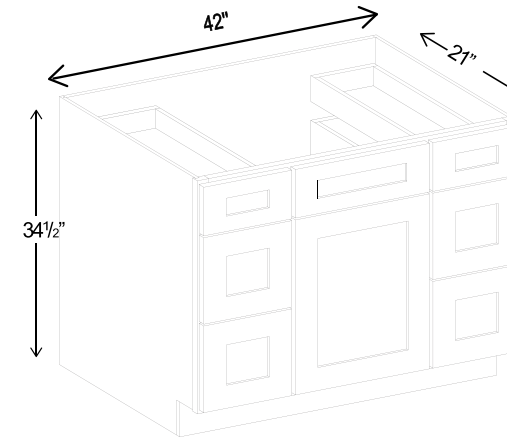

Vanity Combo

Item Code		W	H	D
VDSD42*	Cabinet	42	34 1/2	21
	Door	17 1/2	22 1/2	3/4
	False Drawer	17 1/2	6 1/4	3/4
	Small Drawer	11 1/2	6 1/4	3/4
	Big Drawer	11 1/2	11 1/8	3/4