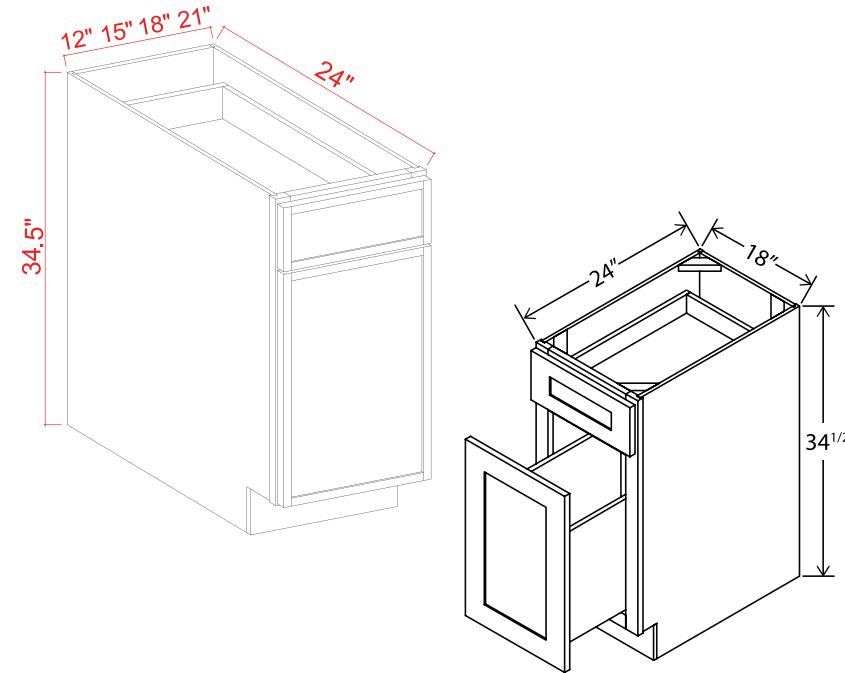

Base Cabinets

*Asterisk indicates not available in all cabinet lines

Microwave Base Cabinet

Item Code		W	H	D
MB30	Cabinet	24	34 1/2	24
	Drawer	11 3/4	33 1/2	3/4
Opening Dimensions: 27"W x 17"H				
MB33	Cabinet	33	34 1/2	24
	Drawer	32 3/4	10 1/2	3/4
Opening Dimensions: 30"W x 17"H				