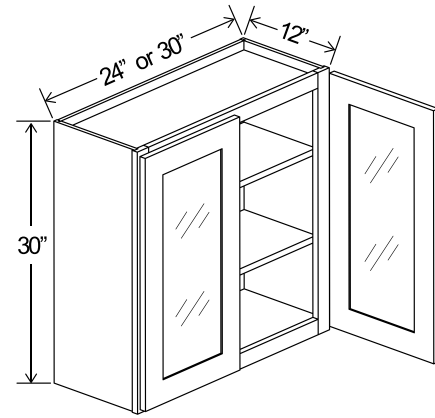

Wall Cabinet Double Glass Doors

30" H

Item Code	W	H	D
W2430GD			
W3030GD			
W3630GD*			

Clear glass included

42" H