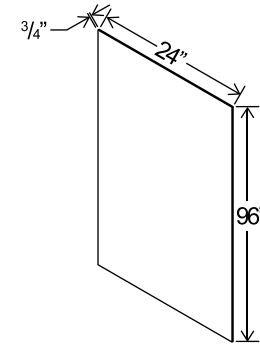

Shelf Board

Item Code	L
S2496	96