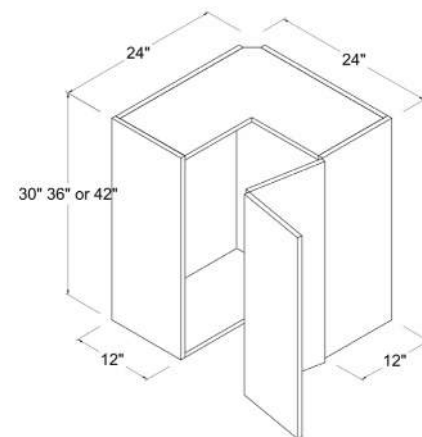

Wall Easy Reach Corner Cabinet

24"W

Item Code		W	H	D
WER2430	Cabinet	24	30	12
	Door	11 1/4	29 7/8	3/4
WER2436	Cabinet	24	36	12
	Door	11 1/4	35 7/8	3/4
WER2442	Cabinet	24	42	12
	Door	11 1/4	41 7/8	3/4