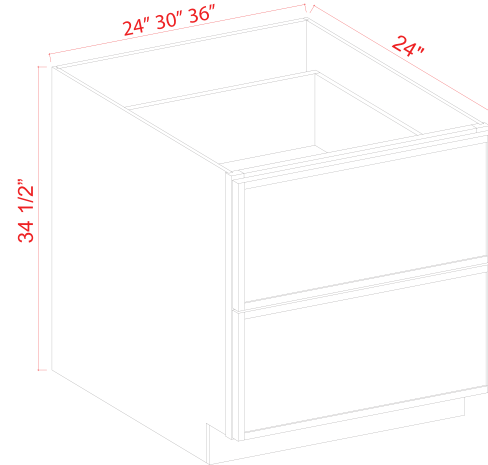

Base Cabinet Double Door

Item Code		W	H	D
B24	Cabinet	24	34 1/2	24
	Door	11 3/4	33 1/2	3/4
B27	Cabinet	27	34 1/2	24
	Door	13 1/4	33 1/2	3/4
B30	Cabinet	30	34 1/2	24
	Door	14 3/4	33 1/2	3/4
B33	Cabinet	33	34 1/2	24
	Door	15 3/4	33 1/2	3/4
B36	Cabinet	36	34 1/2	24
	Door	17 3/4	33 1/2	3/4
B42	Cabinet	42	34 1/2	24
	Door	20 3/4	33 1/2	3/4