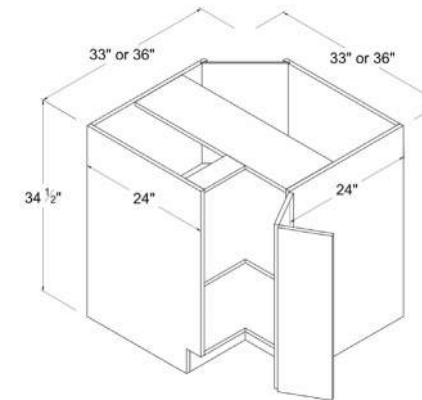

Easy Reach Base Cabinet

Item Code		W	H	D
ERB33	Cabinet	33	34 1/2	24
	Door	8 3/8	29 11/16	3/4
ERB36	Cabinet	36	34 1/2	24
	Door	11 5/16	29 11/16	3/4

Microwave Base Cabinet

Item Code		W	H	D
MB30	Cabinet	30	34 1/2	24
	Drawer	29 7/8	11 5/8	3/4
	Opening Dimensions: 28 1/2"W x 17 5/16"H			