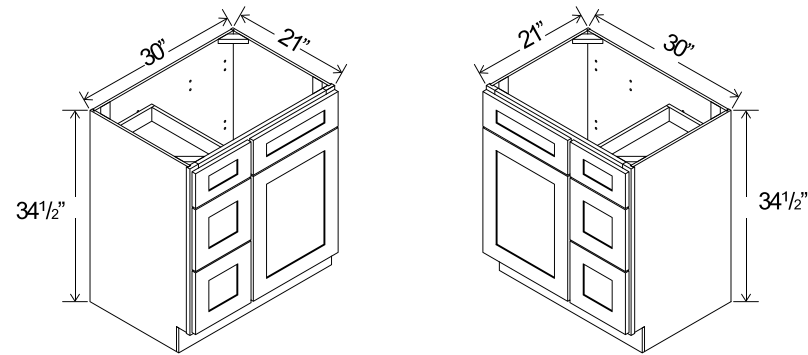

Vanity Combo

Item Code		W	H	D
V3021DL	Cabinet	30	34 1/2	21
	Door	17 1/2	22 1/2	3/4
	False Drawer	17 1/2	6 1/4	3/4
	Top Drawer	11 1/2	6 1/4	3/4
	Bottom Drawer	11 1/2	11 1/8	3/4
V3021DR	Cabinet	30	34 1/2	21
	Door	17 1/2	22 1/2	3/4
	False Drawer	17 1/2	6 1/4	3/4
	Top Drawer	11 1/2	6 1/4	3/4
	Bottom Drawer	11 1/2	11 1/8	3/4

DL: Combo with drawers on left
DR: Combo with drawers on right