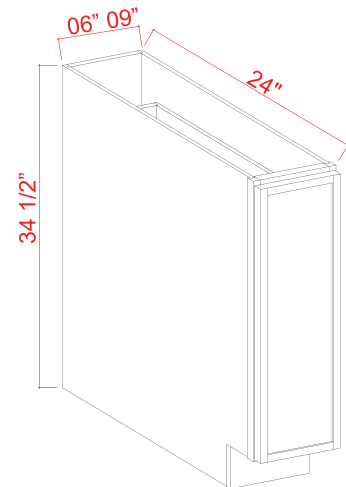

Blind Corner Base Cabinet

Item Code		W	H	D
BBC36*	Cabinet	33	34 1/2	24
	Door	10	22 1/2	3/4
	Drawer	10	6 1/4	3/4
*Install range 37" min., 40" max; Specify Left-hinge or Right-hinge assembly				
BBC39*	Cabinet	36	34 1/2	3/4
	Door	12 3/4	22 1/2	3/4
	Drawer	12 3/4	6 1/4	24
*Install range 40" min., 43" max; Specify Left-hinge or Right-hinge assembly				
BBC42*	BCabinet	39	34 1/2	3/4
	Door	15 3/4	22 1/2	24
	Drawer	15 3/4	6 1/4	3/4
*Install range 43" min., 46" max; Specify Left-hinge or Right-hinge assembly				

BBC36 36" - 39"
BBC39 39" - 42"
BBC42 42" - 45"

Wood Tray / Chrome Tray

Item Code
Wood Tray
Chrome Tray 33
Chrome Tray 36

Add to ERB for Lazy Susan
Wood tray does not have a pole included in the middle
Wood tray *** Can be used in frameless line. Fits both 33" and 36" rays are shelf mounted

Spice Pull Base Cabinet

Item Code		W	H	D
SPB6	Cabinet	6	34 1/2	24
	Drawer	5 1/2	29	3/4
SPB9	Cabinet	9	34 1/2	24
	Drawer	8 1/2	29	3/4

Base Cabinet 3 Drawers

Item Code		W	H	D
3DB12	Cabinet	12	34 1/2	24
	Top Drawer	11 3/4	6 1/4	3/4
	Bottom Drawer	11 3/4	11 1/4	3/4
3DB15	Cabinet	15	34 1/2	24
	Top Drawer	14 3/4	6 1/4	3/4
	Bottom Drawer	14 3/4	11 1/4	3/4
3DB18	Cabinet	18	34 1/2	24
	Top Drawer	17 3/4	6 1/4	3/4
	Bottom Drawer	17 3/4	11 1/4	3/4
3DB21	Cabinet	21	34 1/2	24
	Top Drawer	20 3/4	6 1/4	3/4
	Bottom Drawer	20 3/4	11 1/4	3/4
3DB24	Cabinet	24	34 1/2	24
	Top Drawer	23 3/4	6 1/4	3/4
	Bottom Drawer	23 3/4	11 1/4	3/4
3DB27	Cabinet	27	34 1/2	24
	Top Drawer	26 3/4	6 1/4	3/4
	Bottom Drawer	26 3/4	11 1/4	3/4
3DB30	Cabinet	30	34 1/2	24
	Top Drawer	29 3/4	6 1/4	3/4
	Bottom Drawer	29 3/4	11 1/4	3/4
3DB33	Cabinet	12	34 1/2	24
	Top Drawer	11 3/4	6 1/4	3/4
	Bottom Drawer	11 3/4	11 1/4	3/4
3DB36	Cabinet	36	34 1/2	24
	Top Drawer	35 3/4	6 1/4	3/4
	Bottom Drawer	35 3/4	11 1/4	3/4

Easy Reach Base Cabinet

Item Code		W	H	D
ERB33	Cabinet	33	34 1/2	24
	Door	7 5/8	29	3/4
ERB36	Cabinet	36	34 1/2	24
	Door	10 5/8	29	3/4

One Bi-fold Door