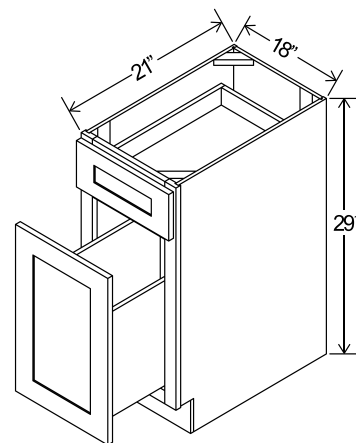

Document File Base Cabinet

Item Code		W	H	D
DFB18	Cabinet	18	29 1/2	22
	Top Drawer	17 1/2	6 9/16	3/4
	Bottom Drawer	17 1/2	17 9/16	3/4