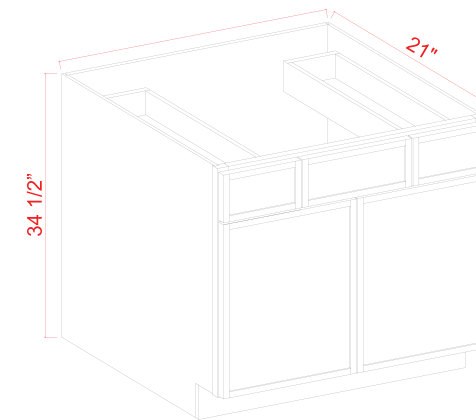

Vanity Sink Cabinet

Item Code		W	H	D
VS24	Cabinet	24	34 1/2	21
	Doors	11 3/4	22 3/4	3/4
	Dummy Drawer	23 1/4	6 1/4	3/4
VS27	Cabinet	27	34 1/2	21
	Doors	13 1/4	22 3/4	3/4
	Dummy Drawer	26 1/2	6 1/4	3/4
VS30	Cabinet	30	34 1/2	21
	Doors	14 3/4	22 3/4	3/4
	Dummy Drawer	14 3/4	6 1/4	3/4
VS36	Cabinet	36	34 1/2	21
	Doors	17 3/4	22 3/4	3/4
	Dummy Drawer	17 3/4	6 1/4	3/4

One Dummy Drawer (24", 27")
Two Dummy Drawers (30", 36")
Two Doors

Vanity Drawer Cabinet

Item Code		W	H	D
V3621TDL	Cabinet	36	34 1/2	21
	Door	11 3/4	22 3/4	3/4
	Long Drawer	23 3/4	6 1/4	3/4
	Top Drawer	11 3/4	6 1/4	3/4
	Bottom Drawer	11 3/4	11 1/4	3/4
V3621TDR	Cabinet	36	34 1/2	21
	Door	11 3/4	22 3/4	3/4
	Long Drawer	23 3/4	6 1/4	3/4
	Top Drawer	11 3/4	6 1/4	3/4
	Bottom Drawer	11 3/4	11 1/4	3/4

V3621TDL: 36" Combo w Drawers Left
V3621TDR: 36" Combo w Drawers Right

Vanity Drawer Cabinet

Item Code		W	H	D
3VDB12	Cabinet	12	34 1/2	21
	Top Drawer	11 3/4	6 1/4	3/4
	Bottom Drawers	11 3/4	11 1/4	3/4
3VDB15	Cabinet	15	34 1/2	21
	Top Drawer	14 3/4	6 1/4	3/4
	Bottom drawers	14 3/4	11 1/4	3/4
3VDB18	Cabinet	18	34 1/2	21
	Top Drawer	17 3/4	6 1/4	3/4
	Bottom Drawers	17 3/4	11 1/4	3/4

Three Drawers

Vanity Sink Drawer Base Cabinet

Item Code		W	H	D
VSD36	Cabinet	36	34 1/2	21
	Doors	17 3/4	22 1/2	3/4
	Outside Drawers	10 1/4	6 1/4	3/4
	Center Drawer	14 1/2	6 1/4	3/4
VSD42	Cabinet	42	34 1/2	21
	Doors	20 3/4	22 1/2	3/4
	Outside Drawers	11 1/2	6 1/4	3/4
VSD48	Cabinet	48	34 1/2	21
	Doors	23 3/4	22 1/2	3/4
	Outside Drawers	14 1/2	6 1/4	3/4
	Center Drawer	18	6 1/4	3/4

Vanity Combo Cabinet

Item Code		W	H	D
V3021TDL	Cabinet	30	34 1/2	21
	Door	17 3/4	22 3/4	3/4
	Long Drawer	17 3/4	6 1/4	3/4
	Top Drawer	11 3/4	6 1/4	3/4
	Bottom Drawer	11 3/4	11 1/4	3/4
V3021TDR	Cabinet	30	34 1/2	21
	Door	17 3/4	22 3/4	3/4
	Long Drawer	17 3/4	6 1/4	3/4
	Top Drawer	11 3/4	6 1/4	3/4
	Bottom Drawer	11 3/4	11 1/4	3/4

V3021TDL: 30" Combo w Drawers Left
V3021TDR: 30" Combo w Drawers Right