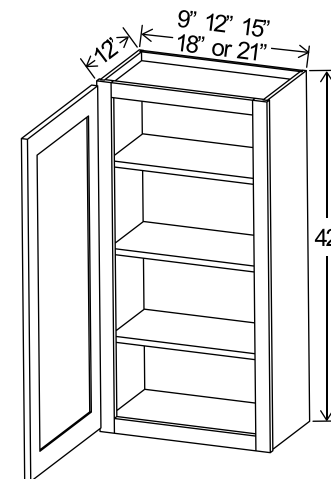

Three adjustable shelves

*Asterisk indicates not available in all cabinet lines