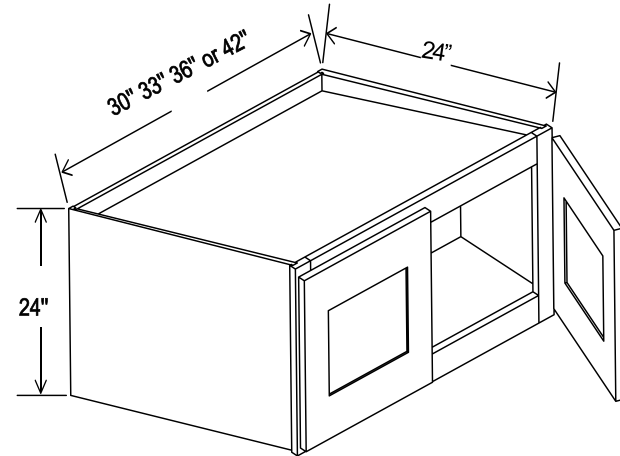

Refrigerator Wall Cabinet

24"H

Item Code		W	H	D
W302424	Cabinet	30	24	24
	Door	14 3/4	23	3/4
W332424	Cabinet	33	24	24
	Door	16 1/4	23	3/4
W362424	Cabinet	36	24	24
	Door	17 3/4	23	3/4
W422424*	Cabinet	42	24	24
	Door	20 3/4	23	3/4

18"H

Wall Cabinet Double Doors

Item Code		W	H	D
W2418	Cabinet	24	18	12
	Door	11 3/4	17	3/4
W3018	Cabinet	30	18	12
	Door	14 3/4	17	3/4
W3318	Cabinet	33	18	12
	Door	16 1/4	17	3/4
W3618	Cabinet	36	18	12
	Door	17 3/4	17	3/4