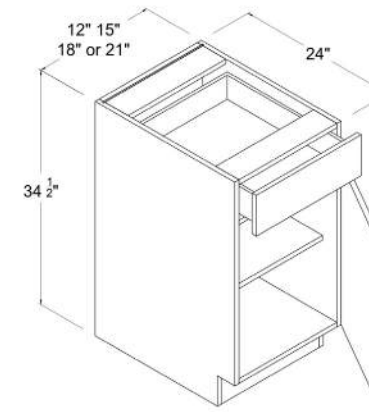

Base Cabinet Single Door

Item Code		W	H	D
B12	Cabinet	12	34 1/2	24
	Door	11 7/8	23 9/16	3/4
	Drawer	11 7/8	6	3/4
B15	Cabinet	15	34 1/2	24
	Door	14 7/8	23 9/16	3/4
B18	Cabinet	18	34 1/2	24
	Door	17 7/8	23 9/16	3/4
B21	Cabinet	21	34 1/2	24
	Door	20 7/8	23 9/16	3/4
	Drawer	20 7/8	6	3/4