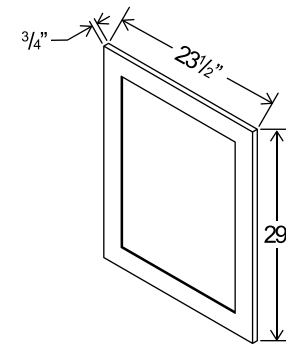

Base Decorative Door Panel

Item Code	L
BDEP	29