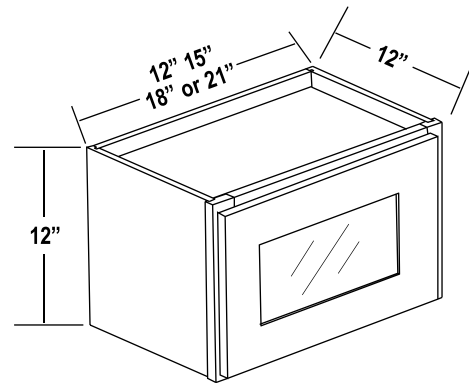

Wall Cabinet Single Glass Door

12"H

Item Code		W	H	D
W1212GD	Cabinet	12	12	12
	Door	11 1/2	11	3/4
W1512GD	Cabinet	15	12	12
	Door	14 1/2	11	3/4
W1812GD	Cabinet	18	12	12
	Door	17 1/2	11	3/4
W2112GD	Cabinet	21	12	12
	Door	20 1/2	11	3/4

Clear glass included

15"H

Wall Cabinet Double Glass Doors

Item Code		W	H	D
W2415GD*	Cabinet	24	15	12
	Door	11 3/4	14	3/4
W2715GD*	Cabinet	27	15	12
	Door	13 1/4	14	3/4
W3015GD*	Cabinet	30	15	12
	Door	14 3/4	14	3/4
W3315GD*	Cabinet	33	15	12
	Door	16 1/4	14	3/4
W3615GD*	Cabinet	36	15	12
	Door	17 3/4	14	3/4