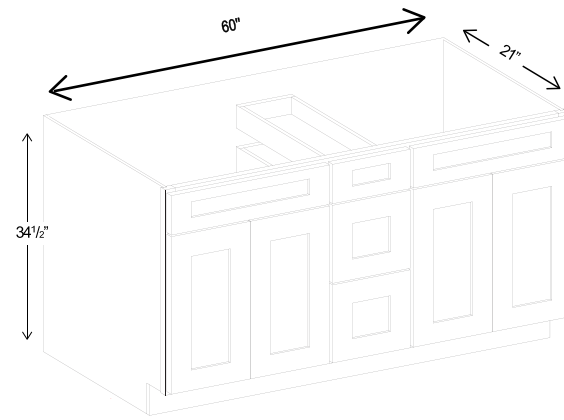

Vanity Combo

Item Code	W	H	D
Cabinet	60	34 1/2	21
Door	11 1/2	22 1/2	3/4
VSDS60*	23 1/2	6 1/4	3/4
Small Drawer	11 1/2	6 1/4	3/4
Big Drawer	11 1/2	11 1/8	3/4