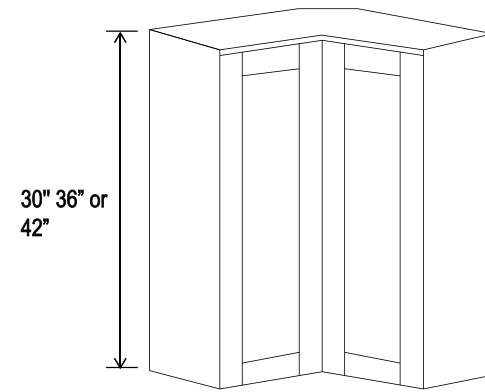

Wall Easy Reach Corner Cabinet

24"W

Item Code		W	H	D
WER2430	Cabinet	24	30	12
	Door	10 5/8	29	3/4
WER2436	Cabinet	24	36	12
	Door	10 5/8	35	3/4
WER2442	Cabinet	24	42	12
	Door	10 5/8	41	3/4