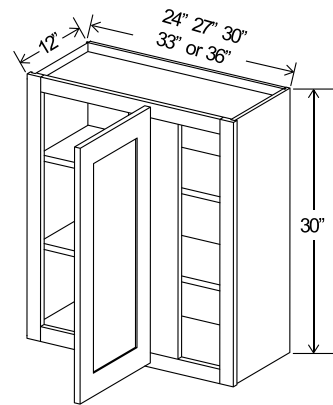

Can be pulled to exact fit

24"W