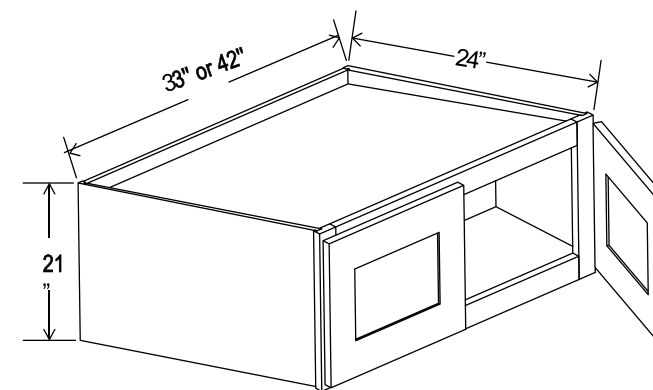

Refrigerator Wall Cabinet

Item Code		W	H	D
W301824	Cabinet	30	18	24
	Door	14 3/4	17	3/4
W331824	Cabinet	33	18	24
	Door	16 1/4	17	3/4
W361824	Cabinet	36	18	24
	Door	17 3/4	17	3/4
W421824*	Cabinet	42	18	24
	Door	20 3/4	17	3/4

21"H