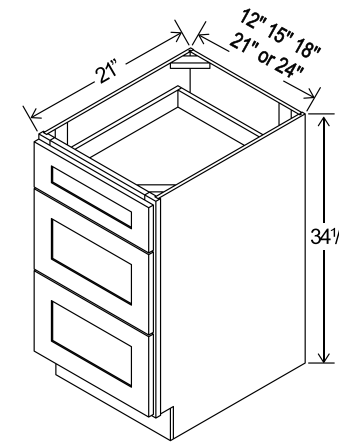

Vanity Sink Base

Item Code		W	H	D
VS24	Cabinet	24	34 1/2	21
	Door	11 3/4	22 1/2	3/4
	False Drawer	23 1/2	6 1/4	3/4
VS27	Cabinet	27	34 1/2	21
	Door	13 1/4	22 1/2	3/4
	False Drawer	26 1/2	6 1/4	3/4

Vanity Drawer Base Cabinet

Item Code		W	H	D
3DVB12	Cabinet	12	34 1/2	21
	Door	11 1/2	6 1/4	3/4
	False Drawer	11 1/2	11 1/8	3/4
3DVB15	Cabinet	15	34 1/2	21
	Door	14 1/2	6 1/4	3/4
	False Drawer	14 1/2	11 1/8	3/4
3DVB18	Cabinet	18	34 1/2	21
	Door	17 1/2	6 1/4	3/4
	False Drawer	17 1/2	11 1/8	3/4
3VDB21*	Cabinet	21	34 1/2	21
	Door	20 1/2	6 1/4	3/4
	False Drawer	20 1/2	11 1/8	3/4
3VDB24*	Cabinet	24	34 1/2	21
	Door	23 1/2	6 1/4	3/4
	False Drawer	23 1/2	11 1/8	3/4

Vanity Sink Base

Item Code		W	H	D
VS30	Cabinet	30	34 1/2	21
	Door	14 3/4	22 1/2	3/4
	False Drawer	14 3/4	6 1/4	3/4
VS33*	Cabinet	33	34 1/2	21
	Door	16 1/4	22 1/2	3/4
	False Drawer	16 1/4	6 1/4	3/4
VS36	Cabinet	36	34 1/2	21
	Door	17 3/4	22 1/2	3/4
	False Drawer	17 3/4	6 1/4	3/4

Vanity Combo

Item Code		W	H	D
V30TDL*	Cabinet	30	34 1/2	21
	Door	17 1/2	22 1/2	3/4
	False Drawer	29 1/2	6 1/4	3/4
	Bottom Drawer	11 1/2	11 1/8	3/4
V30TDR*	Cabinet	30	34 1/2	21
	Door	17 1/2	22 1/2	3/4
	False Drawer	29 1/2	6 1/4	3/4
	Bottom Drawer	11 1/2	11 1/8	3/4
V33TDL*	Cabinet	33	34 1/2	21
	Door	20 1/2	22 1/2	3/4
	False Drawer	32 1/2	6 1/4	3/4
	Bottom Drawer	11 1/2	11 1/8	3/4
V33TDR*	Cabinet	33	34 1/2	21
	Door	20 1/2	22 1/2	3/4
	False Drawer	32 1/2	6 1/4	3/4
	Bottom Drawer	11 1/2	11 1/8	3/4

Knee Drawer

Item Code	W	H	D
VKD36			

Vanity Combo

Item Code		W	H	D
V36TDL	Cabinet	36	34 1/2	21
	Door	11 3/4	22 1/2	3/4
	False Drawer	35 1/2	6 1/4	3/4
	Bottom Drawer	11 1/2	11 1/8	3/4
V36TDR	Cabinet	36	34 1/2	21
	Door	11 3/4	22 1/2	3/4
	False Drawer	35 1/2	6 1/4	3/4
	Bottom Drawer	11 1/2	11 1/8	3/4
V42TDL*	Cabinet	42	34 1/2	21
	Door	14 3/4	22 1/2	3/4
	False Drawer	41 1/2	6 1/4	3/4
	Bottom Drawer	11 1/2	11 1/8	3/4
V42TDR*	Cabinet	42	34 1/2	21
	Door	14 3/4	22 1/2	3/4
	False Drawer	41 1/2	6 1/4	3/4
	Bottom Drawer	11 1/2	11 1/8	3/4