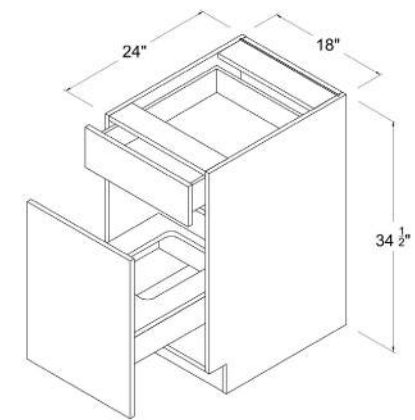

Base Waste Basket Cabinet

Item Code		W	H	D
BWB18	Cabinet	18	34 1/2	24
	Top Drawer	17 7/8	6	3/4
	Bottom Drawer	17 7/8	23 9/16	3/4