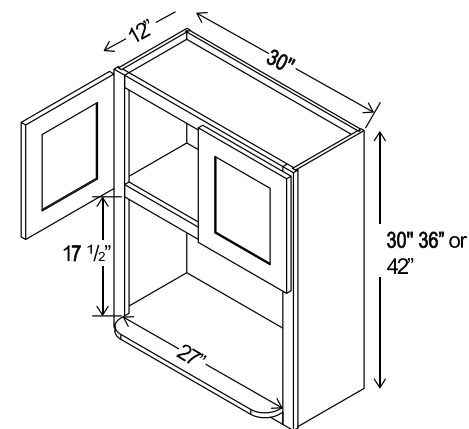

Opening Dimensions: 27 W x 17 3/4 H

6"H

Wall Wine Cube Cabinet

Item Code		W	H	D
WRC630	Cabinet	30	6	12

Wine Rack

30"W

Item Code		W	H	D
WRC3015	Cabinet	30	15	12
WRC3018	Cabinet	30	18	12

Can install vertically or horizontally