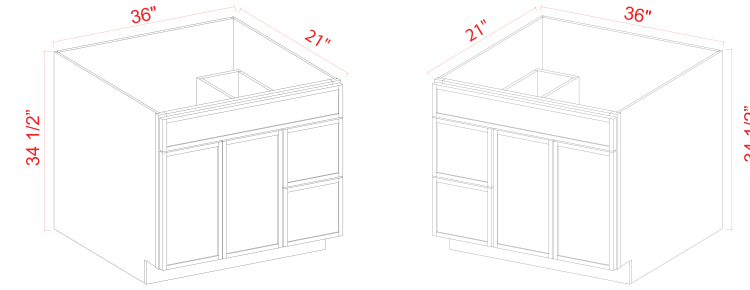

V3621TDL: 36" Combo w Drawers Left
V3621TDR: 36" Combo w Drawers Right

Vanity Drawer Cabinet

Item Code		W	H	D
3VDB12	Cabinet	12	34 1/2	21
	Top Drawer	11 3/4	6 1/4	3/4
	Bottom Drawers	11 3/4	11 1/4	3/4
3VDB15	Cabinet	15	34 1/2	21
	Top Drawer	14 3/4	6 1/4	3/4
	Bottom drawers	14 3/4	11 1/4	3/4
3VDB18	Cabinet	18	34 1/2	21
	Top Drawer	17 3/4	6 1/4	3/4
	Bottom Drawers	17 3/4	11 1/4	3/4