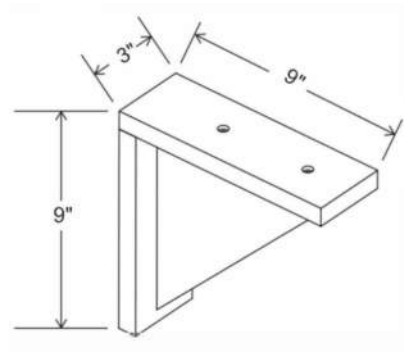

Accessories

Other Accessories

Item	Description	Width	Height	Depth	Qty.
CB9	Corbel 9x9	3	9	9	1
CBT	Corbel Traditional	3	13 1/16	5 7/8	1

CB9