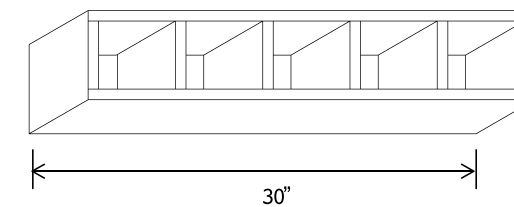

Opening Dimensions: 27 W x 17 3/4 H

6"H

Wall Wine Cube Cabinet

Item Code		W	H	D
WRC630	Cabinet	30	6	12

Wine Rack

30"W

Item Code		W	H	D
WRC3015	Cabinet	30	15	12
WRC3018	Cabinet	30	18	12

Can install vertically or horizontally