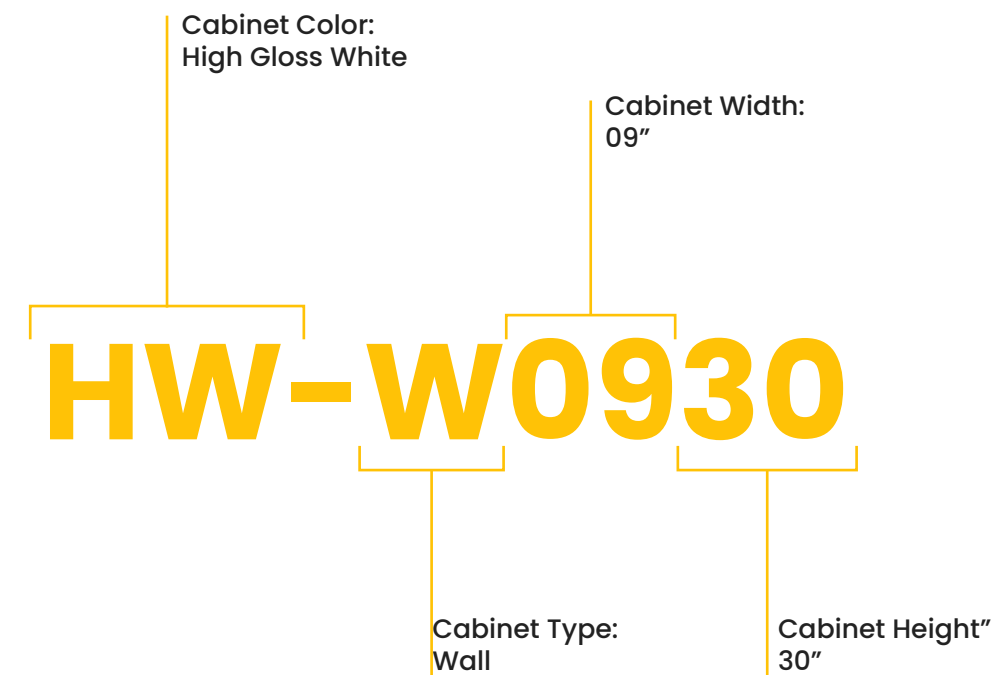

How to Order

To Order:

Specify the 2-letter door style followed by the product number for the cabinet.