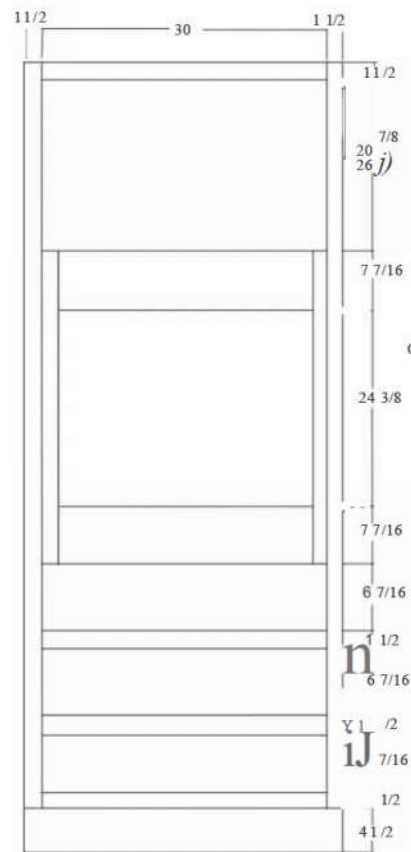

*Asterisk indicates not available in all cabinet lines

Pantry Cabinets

Utility Cabinets

Item	Description	Width	Height	Depth	Qty.	
UC1884	Utility 18x84x24	Cabinet Dimension	18"	84"	24"	1
		Top Door Dimension	17 1/2"	29"	3/4"	1
		Bottom Door Dimension	17 1/2"	49 1/4"	3/4"	1
UCJ890	Utility 18x90x24	Cabinet Dimension	18"	90"	24"	1
		Top Door Dimension	17 1/2"	35"	3/4"	1
		Bottom Door Dimension	17 1/2"	49 1/4"	3/4"	1
UCJ896	Utility 18x96x24	Cabinet Dimension	18"	96"	24"	1
		Top Door Dimension	17 1/2"	41"	3/4"	1
		Bottom Door Dimension	17 1/2"	49 1/4"	3/4"	1
U\12484	Utility 24x84x24 (butt doors)	Cabinet Dimension	24"	84"	24"	1
		Top Door Dimension	11 3/4"	29"	3/4"	2
		Bottom Door Dimension	11 3/4"	49 1/4"	3/4"	2
tx::2490	Utility 24x90x24 (butt doors)	Cabinet Dimension	24"	90"	24"	1
		Top Door Dimension	11 3/4"	35"	3/4"	2
		Bottom Door Dimension	11 3/4"	49 1/4"	3/4"	2
U:::2496	Utility 24x96x24 (butt doors)	Cabinet Dimension	24"	96"	24"	1
		Top Door Dimension	11 3/4"	41"	3/4"	2
		Bottom Door Dimension	11 3/4"	49 1/4"	3/4"	2
UC3090	Utility 30x90x24 (butt doors)	Cabinet Dimension	30"	90"	24"	1
UO096	Utility 30x96x24 (butt doors)	Cabinet Dimension	30"	96"	24"	1

Pantry Cabinets

Oven Cabinets

Item	Description	Width	Height	Depth	Qty.	
03390	Single Oven 33x90x24	Cabinet Dimension	33"	90"	24"	1
		Door Dimension	16 1/4"	23"	3/4"	2
		Drawer Front	32 1/2"	7 3/4"	3/4"	3
		Drawer Box	29 1/4"	5 1/8"	21"	3
		Open Dimension: 27*24 3/8				
03396	Single Oven 33x96x24	Cabinet Dimension	11"	96"	24"	1
		Door Dimension	16 1/4"	29"	3/4"	2
		Drawer Front	1? 1/?"	7 3/4"	3/4"	3
		Drawer Box	29 1/4"	5 1/8"	21"	3
		Open Dimension: 27*24 3/8				