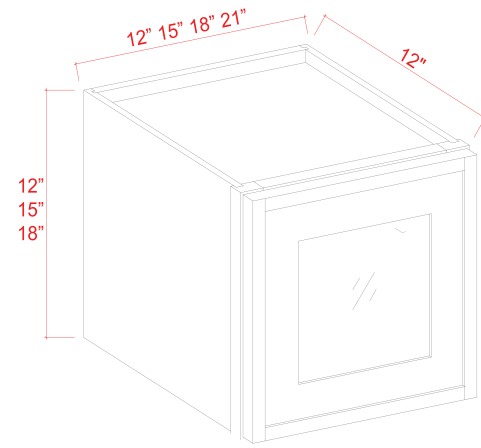

Wall Cabinet Single Glass Door

Item Code		W	H	D
W1212GD	Cabinet	12	12	12
	Door	11 1/2	11 3/4	3/4
W1215GD	Cabinet	12	15	3/4
	Door	11 1/2	14 3/4	12
W1218GD	Cabinet	12	18	3/4
	Door	11 1/2	17 3/4	3/4
W1512GD	Cabinet	15	12	12
	Door	14 1/2	11 3/4	3/4
W1515GD	Cabinet	15	15	3/4
	Door	14 1/2	14 3/4	12
W1518GD	Cabinet	15	18	3/4
	Door	14 1/2	17 3/4	3/4
W1812GD	Cabinet	18	12	12
	Door	17 1/2	11 3/4	3/4
W1815GD	Cabinet	18	15	3/4
	Door	17 1/2	14 3/4	12
W1818GD	Cabinet	18	18	3/4
	Door	17 1/2	17 3/4	3/4
W2112GD	Cabinet	21	12	12
	Door	20 1/2	11 3/4	3/4
W2115GD	Cabinet	21	15	3/4
	Door	20 1/2	14 3/4	12
W2118GD	Cabinet	21	18	3/4
	Door	20 1/2	17 3/4	3/4