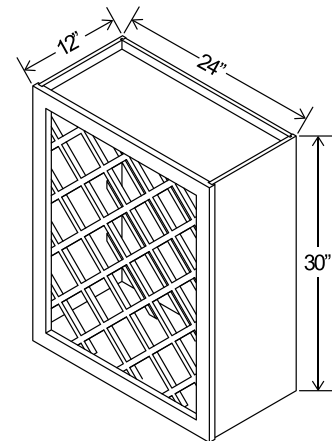

Wine Rack

30"H

Item Code		W	H	D
WRC2430	Cabinet	24	30	12

Can install vertically or horizontally

6"H