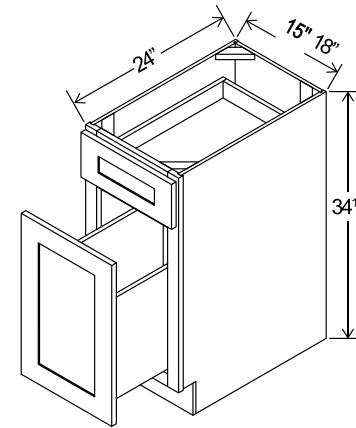

Base Waste Basket Cabinet

Item Code		W	H	D
BWB15*	Cabinet	15	34 1/2	24
	Top Drawer	14 1/2	6 1/4	3/4
	Bottom Drawer	14 1/2	22 1/2	3/4
BWB18	Cabinet	18	34 1/2	24
	Top Drawer	17 1/2	6 1/4	3/4
	Bottom Drawer	17 1/2	22 1/2	3/4