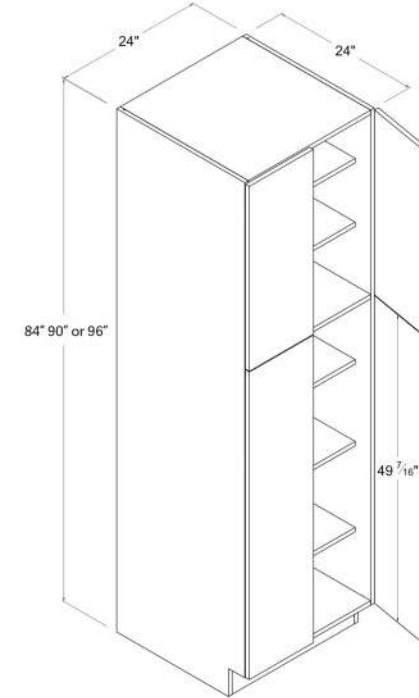

Utility Pantry

18"W

Item Code		W	H	D
U188424	Cabinet	18	84	24
	Top Door	17 7/8	29 7/8	3/4
	Bottom Door	17 7/8	49 7/16	3/4
U189024	Cabinet	18	90	24
	Top Door	17 7/8	35 7/8	3/4
	Bottom Door	17 7/8	49 7/16	3/4
U189624	Cabinet	18	96	24
	Top Door	17 7/8	41 7/8	3/4
	Bottom Door	17 7/8	49 7/16	3/4

24"W

Utility Pantry

Item Code		W	H	D
U248424	Cabinet	24	84	24
	Top Door	11 7/8	29 7/8	3/4
	Bottom Door	11 7/8	49 7/16	3/4
U249024	Cabinet	24	90	24
	Top Door	11 7/8	35 7/8	3/4
	Bottom Door	11 7/8	49 7/16	3/4
U249624	Cabinet	24	96	24
	Top Door	11 7/8	41 7/8	3/4
	Bottom Door	11 7/8	49 7/16	3/4

Utility Pantry

30"W

Item Code		W	H	D
U308424	Cabinet	30	84	24
	Top Door	14 7/8	29 7/8	3/4
	Bottom Door	14 7/8	49 7/16	3/4
U309024	Cabinet	30	90	24
	Top Door	14 7/8	35 7/8	3/4
	Bottom Door	14 7/8	49 7/16	3/4
U309624	Cabinet	30	96	24
	Top Door	14 7/8	41 7/8	3/4
	Bottom Door	14 7/8	49 7/16	3/4

30"W

Single Oven Pantry

Item Code		W	H	D
0308424	Cabinet	30	84	24
	Door	14 7/8	14 7/8	3/4
	Small Drawer	29 7/8	6	3/4
	Big Drawer	29 7/8	11 3/4	3/4
0309024	Cabinet	30	90	24
	Door	14 7/8	20 7/8	3/4
	Small Drawer	29 7/8	6	3/4
	Big Drawer	29 7/8	11 3/4	3/4
0309624	Cabinet	30	96	24
	Door	14 7/8	26 7/8	3/4
	Small Drawer	29 7/8	6	3/4
	Big Drawer	29 7/8	11 3/4	3/4

*Asterisk indicates not available in all cabinet lines