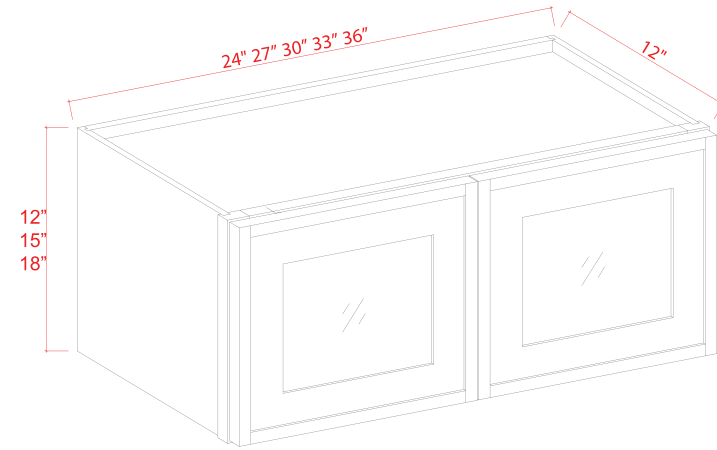

Wall Cabinet Double Glass Doors

Item Code		W	H	D
W2412GD	Cabinet	24	12	12
	Door	11 3/4	11 3/4	3/4
W2415GD	Cabinet	24	15	12
	Door	11 3/4	14 3/4	3/4
W2418GD	Cabinet	24	18	12
	Door	11 3/4	17 3/4	3/4
W2712GD	Cabinet	27	12	12
	Door	13 1/4	11 3/4	3/4
W2715GD	Cabinet	27	15	12
	Door	13 1/4	14 3/4	3/4
W2718GD	Cabinet	27	18	12
	Door	13 1/4	17 3/4	3/4
W3012GD	Cabinet	30	12	12
	Door	14 3/4	11 3/4	3/4
W3015GD	Cabinet	30	15	12
	Door	14 3/4	14 3/4	3/4
W3018GD	Cabinet	30	18	12
	Door	14 3/4	17 3/4	3/4
W3312GD	Cabinet	33	12	12
	Door	16 1/4	11 3/4	3/4
W3315GD	Cabinet	33	15	12
	Door	16 1/4	14 3/4	3/4
W3318GD	Cabinet	33	18	12
	Door	16 1/4	17 3/4	3/4
W3612GD	Cabinet	36	12	12
	Door	17 3/4	11 3/4	3/4
W3615GD	Cabinet	36	15	12
	Door	17 3/4	14 3/4	3/4
W3618GD	Cabinet	36	18	12
	Door	17 3/4	17 3/4	3/4