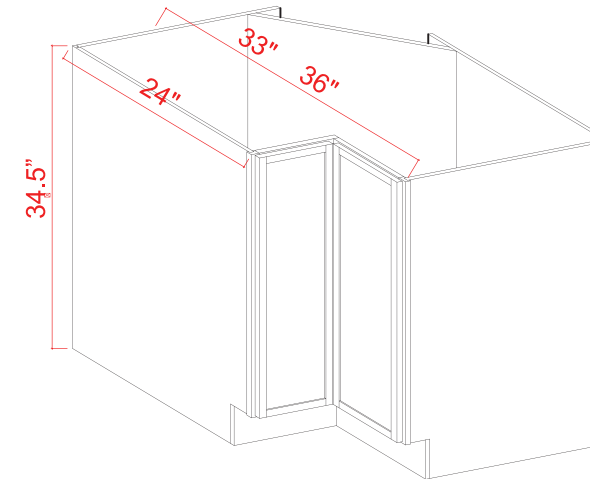

Easy Reach Base Cabinet

Item Code		W	H	D
ERB33	Cabinet	33	34 1/2	24
	Door	7 5/8	29	3/4
ERB36	Cabinet	36	34 1/2	24
	Door	10 5/8	29	3/4