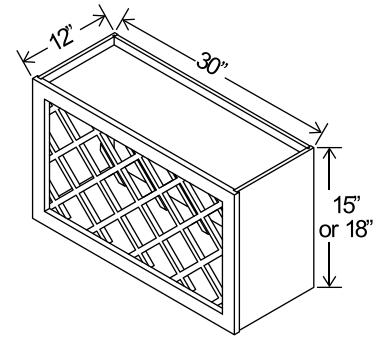

Opening Dimensions: 27 W x 17 3/4 H

6"H

Wall Wine Cube Cabinet

Item Code		W	H	D
WRC630	Cabinet	30	6	12

Wine Rack

30"W

Item Code		W	H	D
WRC3015	Cabinet	30	15	12
WRC3018	Cabinet	30	18	12

Can install vertically or horizontally