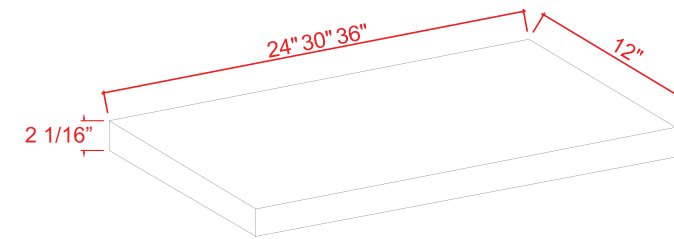

Item Code	L
BAM	96

Wall / Tall Fillers

Item Code	L
F1.5	96
F342	42
F396	96
F642	42
F696	96

Classic Decorative Leg

Item Code
CLDL

Floating Shelf

Item Code	L
FS24	24
FS30	30
FS36	36

Comes with hardware