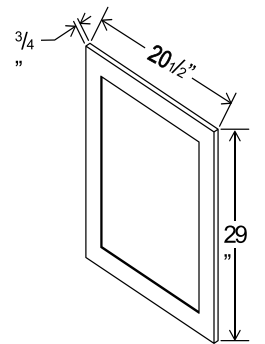

Vanity Base Decorative Door Panel

Item Code	L
VDEP	29