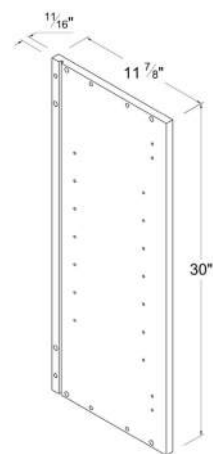

Mini Base

Item Code
Mini Base