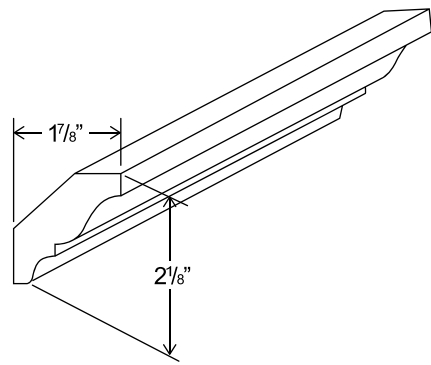

Crown Moulding

Item Code	L
CM8	96