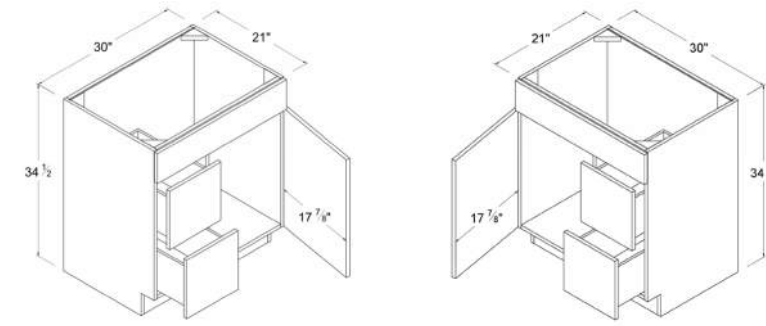

Vanity Combo

Item Code		W	H	D
V30TDL	Cabinet	30	34 1/2	21
	Door	17 7/8	23 9/16	3/4
	False Drawer	29 7/8	6	3/4
	Bottom Drawer	11 7/8	11 3/4	3/4
V30TDL	Cabinet	30	34 1/2	21
	Door	17 7/8	23 9/16	3/4
	False Drawer	29 7/8	6	3/4
	Bottom Drawer	11 7/8	11 3/4	3/4