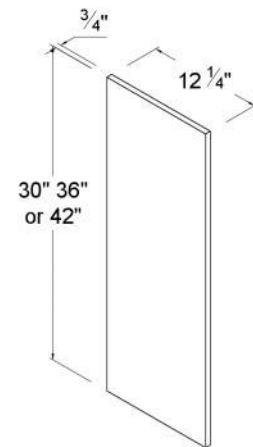

Wall Decorative End Panel

Item Code
WDEP30
WDEP36
WDEP42