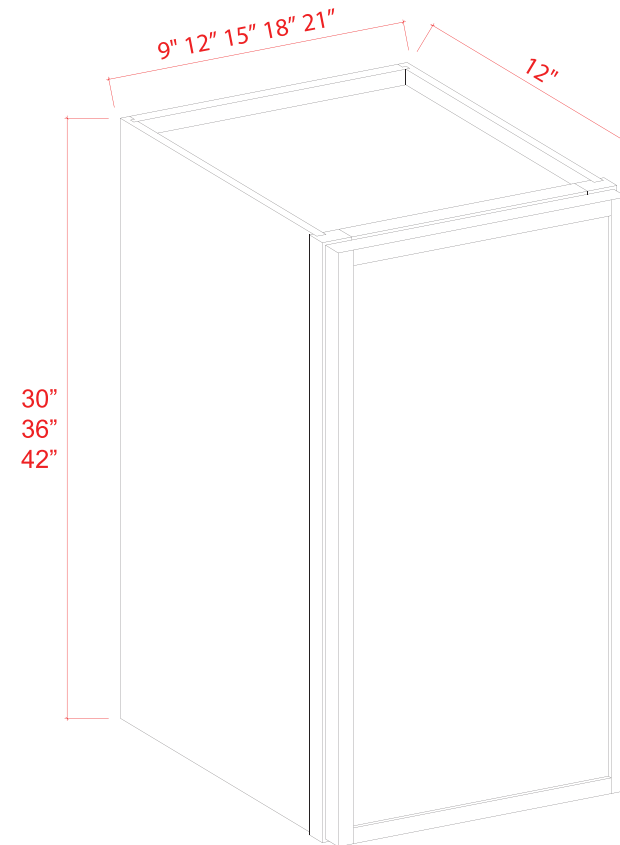

Wall Cabinet Single Door

Item Code		W	H	D
W0930	Cabinet	9	30	12
	Door	8 3/4	29 3/4	3/4
W0936	Cabinet	9	36	12
	Door	8 3/4	35 3/4	3/4
W0942	Cabinet	9	42	12
	Door	8 3/4	41 3/4	3/4
W1230	Cabinet	12	30	12
	Door	11 3/4	29 3/4	3/4
W1236	Cabinet	12	36	12
	Door	11 3/4	35 3/4	3/4
W1242	Cabinet	12	42	12
	Door	11 3/4	41 3/4	3/4
W1530	Cabinet	15	30	12
	Door	14 3/4	29 3/4	3/4
W1536	Cabinet	15	36	12
	Door	14 3/4	35 3/4	3/4
W1542	Cabinet	15	42	12
	Door	14 3/4	41 3/4	3/4
W1830	Cabinet	18	30	12
	Door	17 3/4	29 3/4	3/4
W1836	Cabinet	18	36	12
	Door	17 3/4	35 3/4	3/4
W1842	Cabinet	18	42	12
	Door	17 3/4	41 3/4	3/4
W2130	Cabinet	21	30	12
	Door	20 3/4	29 3/4	3/4
W2136	Cabinet	21	36	12
	Door	20 3/4	35 3/4	3/4
W2142	Cabinet	21	42	12
	Door	20 3/4	41 3/4	3/4